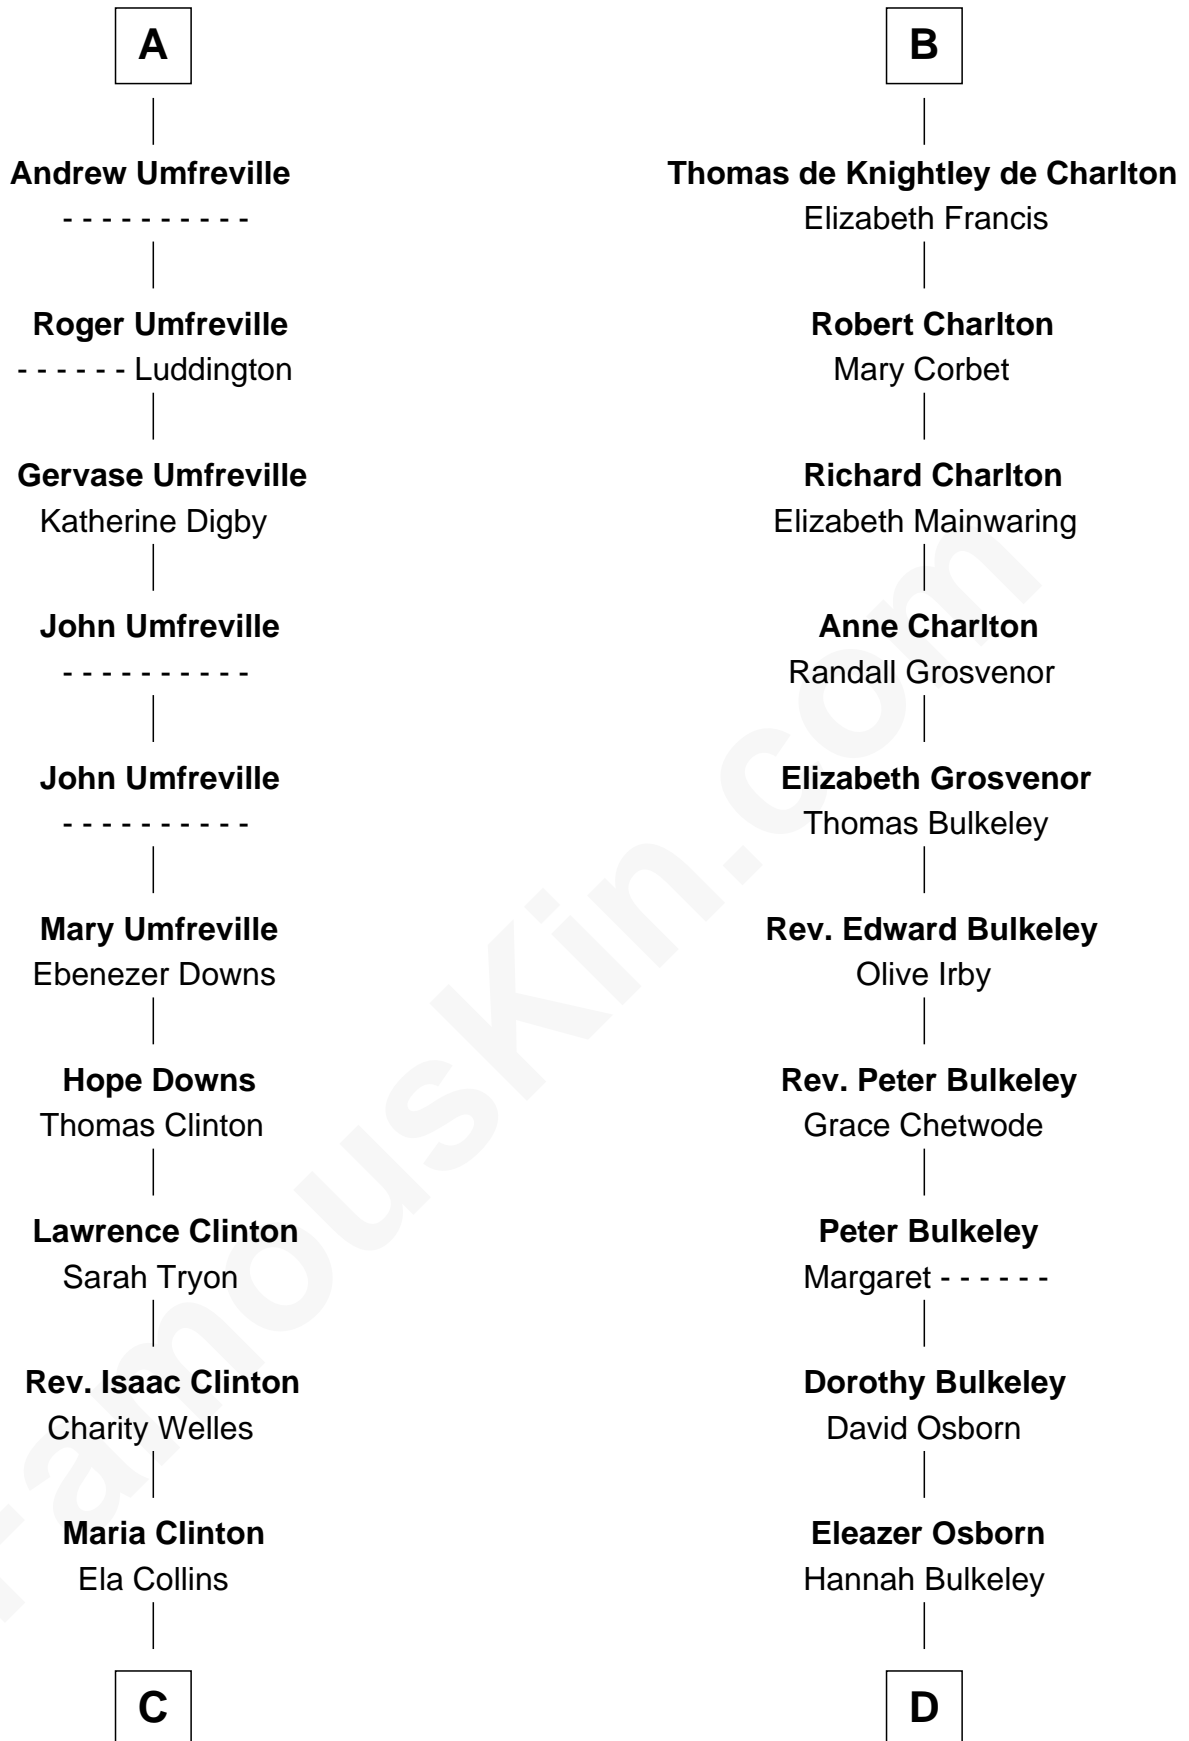

FamousKin.com

Relationship Chart of

Helen (Herron) Taft

First Lady of President William H. Taft

18th cousin 2 times removed of

Jay Gould

American Railroad "Robber Baron"

C

Harriet Anne Collins
John Williamson Herron

Helen (Herron) Taft
First Lady of William H. Taft

D

Eleazer Osborn
Sarah Burr

Anna Osborn
Abraham Gould

John Burr Gould
Mary More

Jay Gould
"Robber Baron"