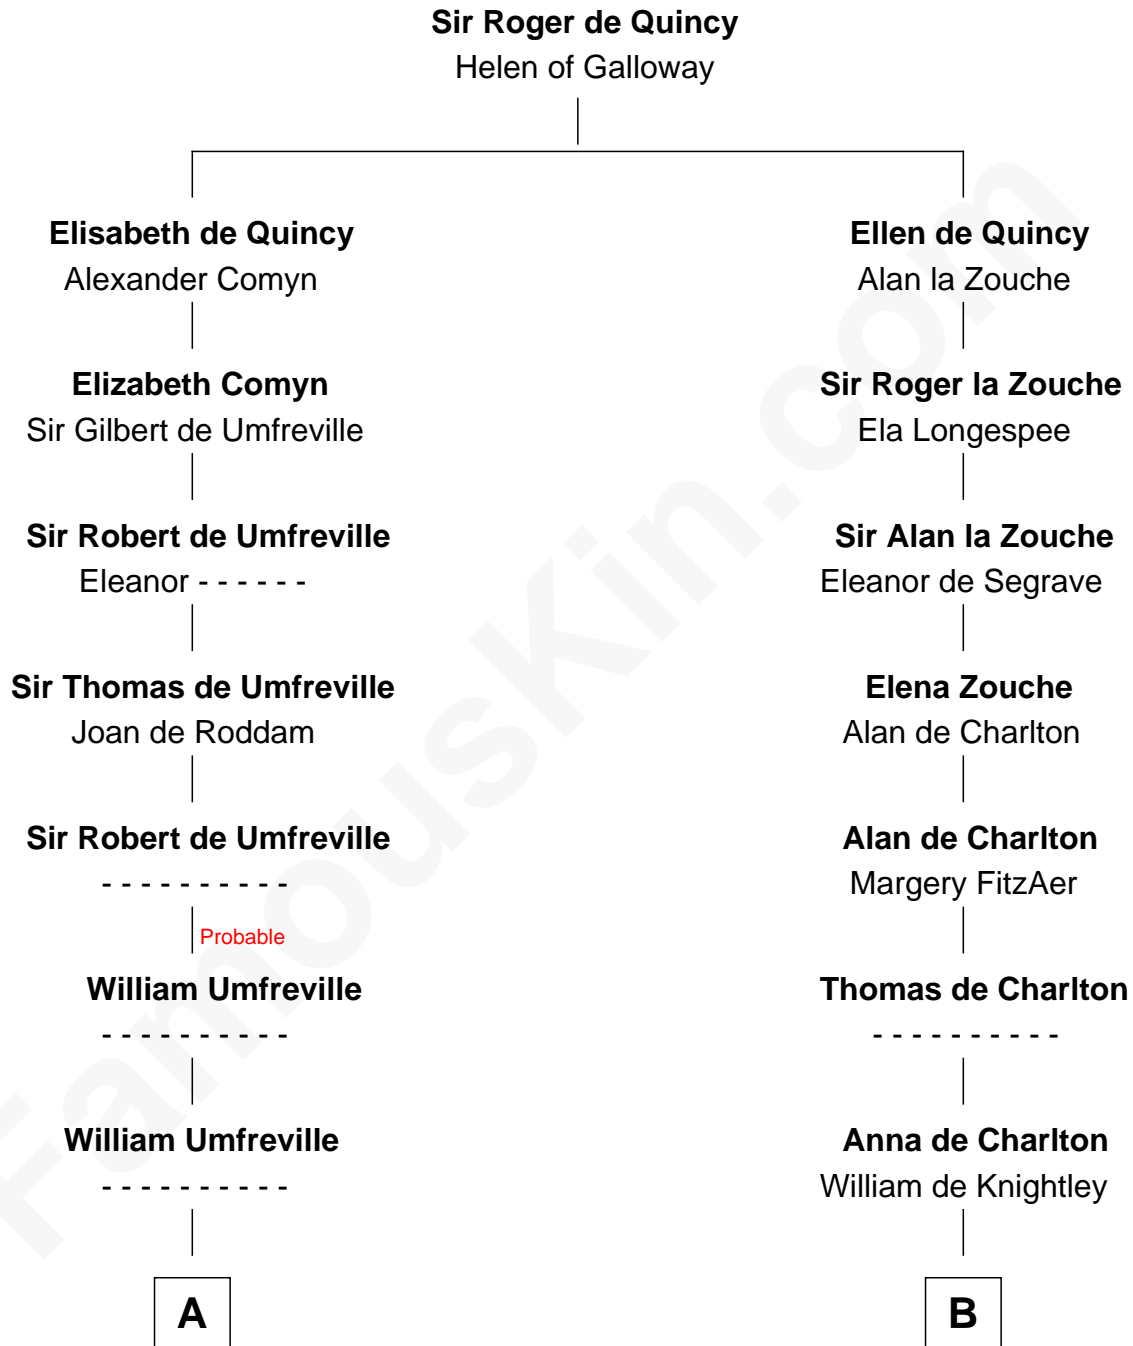

FamousKin.com

Relationship Chart of

Helen (Herron) Taft

First Lady of President William H. Taft

18th cousin 2 times removed of

Jay Gould

American Railroad "Robber Baron"

C

Harriet Anne Collins
John Williamson Herron

Helen (Herron) Taft
First Lady of William H. Taft

D

Eleazer Osborn
Sarah Burr

Anna Osborn
Abraham Gould

John Burr Gould
Mary More

Jay Gould
"Robber Baron"