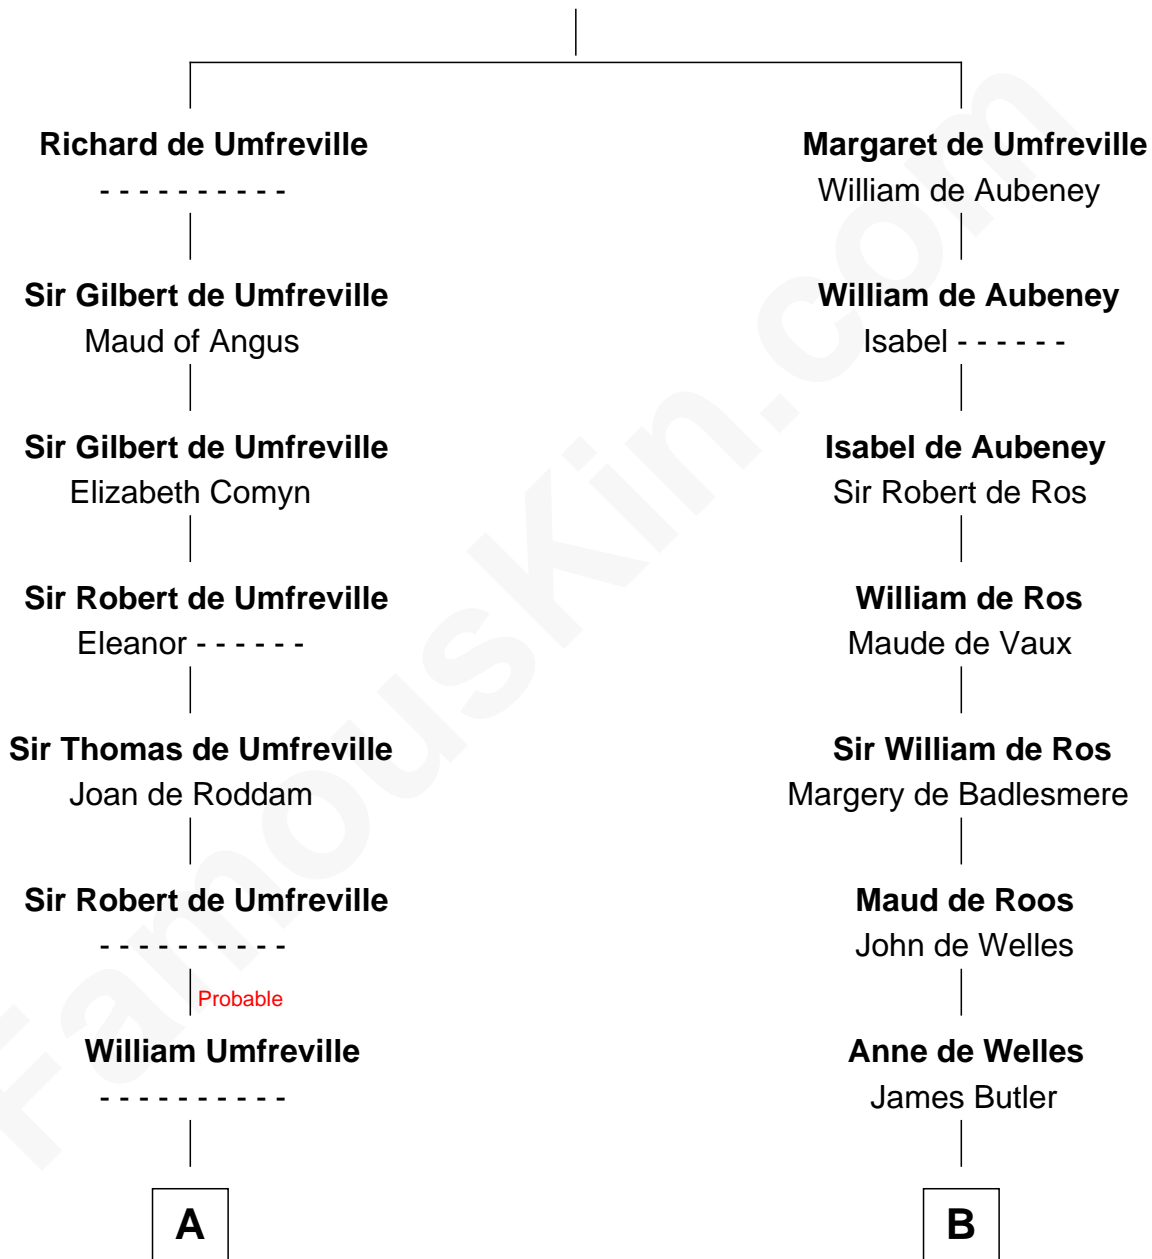

FamousKin.com

Relationship Chart of Helen (Herron) Taft

First Lady of President William H. Taft

19th cousin 2 times removed of

Jay Gould

American Railroad "Robber Baron"

Sir Odinel de Umfreville

Alice de Lucy

C

Maria Clinton

Ela Collins

Harriet Anne Collins

John Williamson Herron

Helen (Herron) Taft

First Lady of William H. Taft

D

Jay Gould

"Robber Baron"