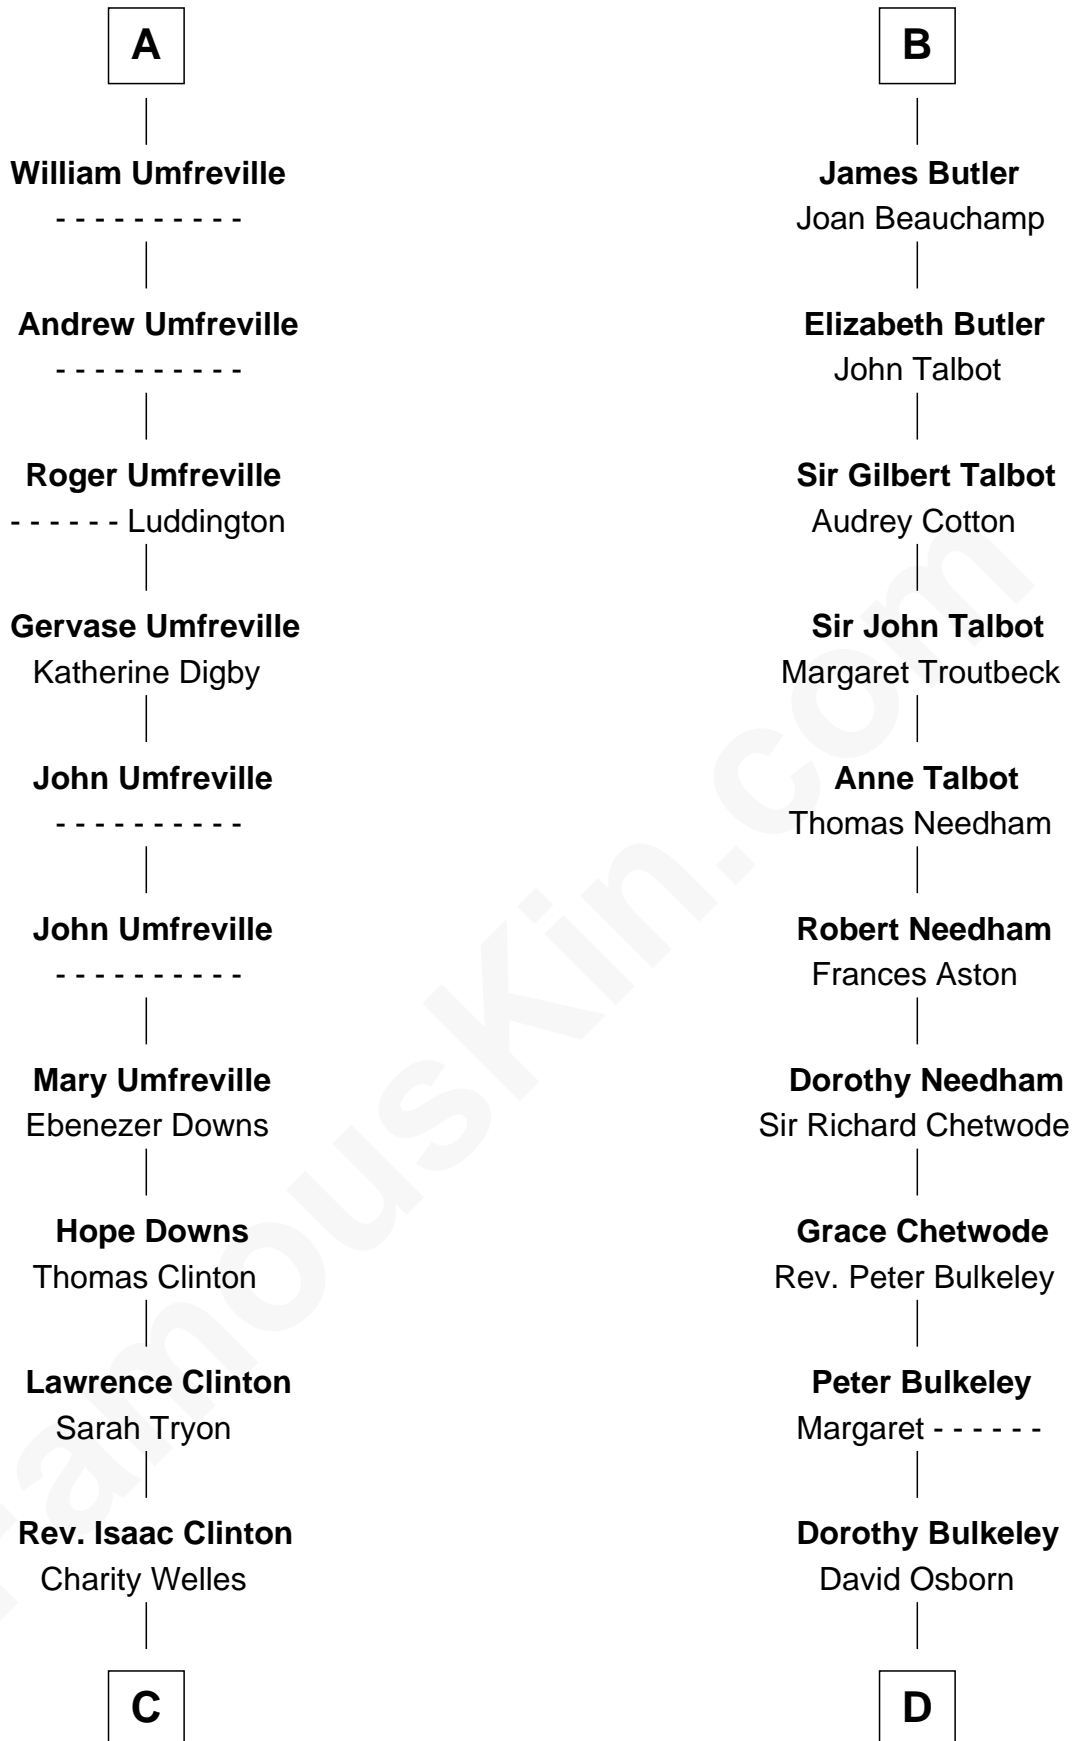

FamousKin.com

Relationship Chart of Helen (Herron) Taft

First Lady of President William H. Taft

19th cousin 2 times removed of

Jay Gould

American Railroad "Robber Baron"

Sir Odinel de Umfreville

Alice de Lucy

C

Maria Clinton

Ela Collins

Harriet Anne Collins

John Williamson Herron

Helen (Herron) Taft

First Lady of William H. Taft

D

Jay Gould

"Robber Baron"