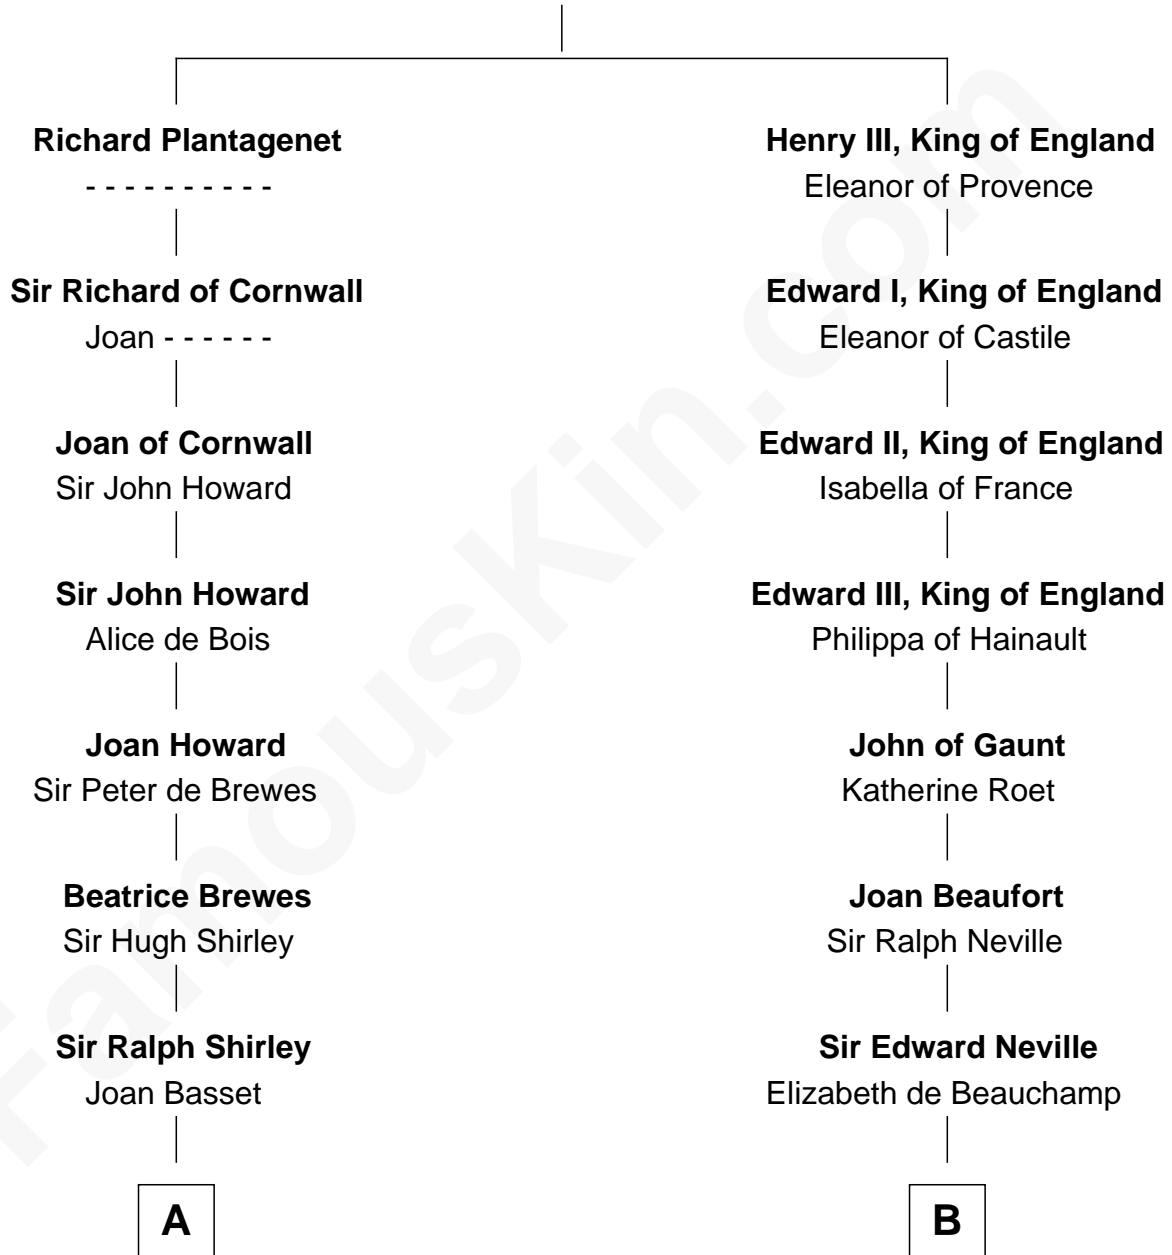

FamousKin.com

Relationship Chart of

Helen (Herron) Taft

First Lady of President William H. Taft

21st cousin of

Harry F. Byrd

50th Governor of Virginia

John, King of England

Isabelle of Angoulême

C

Joanna Wilcockson

David Welles

Charity Welles

Rev. Isaac Clinton

Maria Clinton

Ela Collins