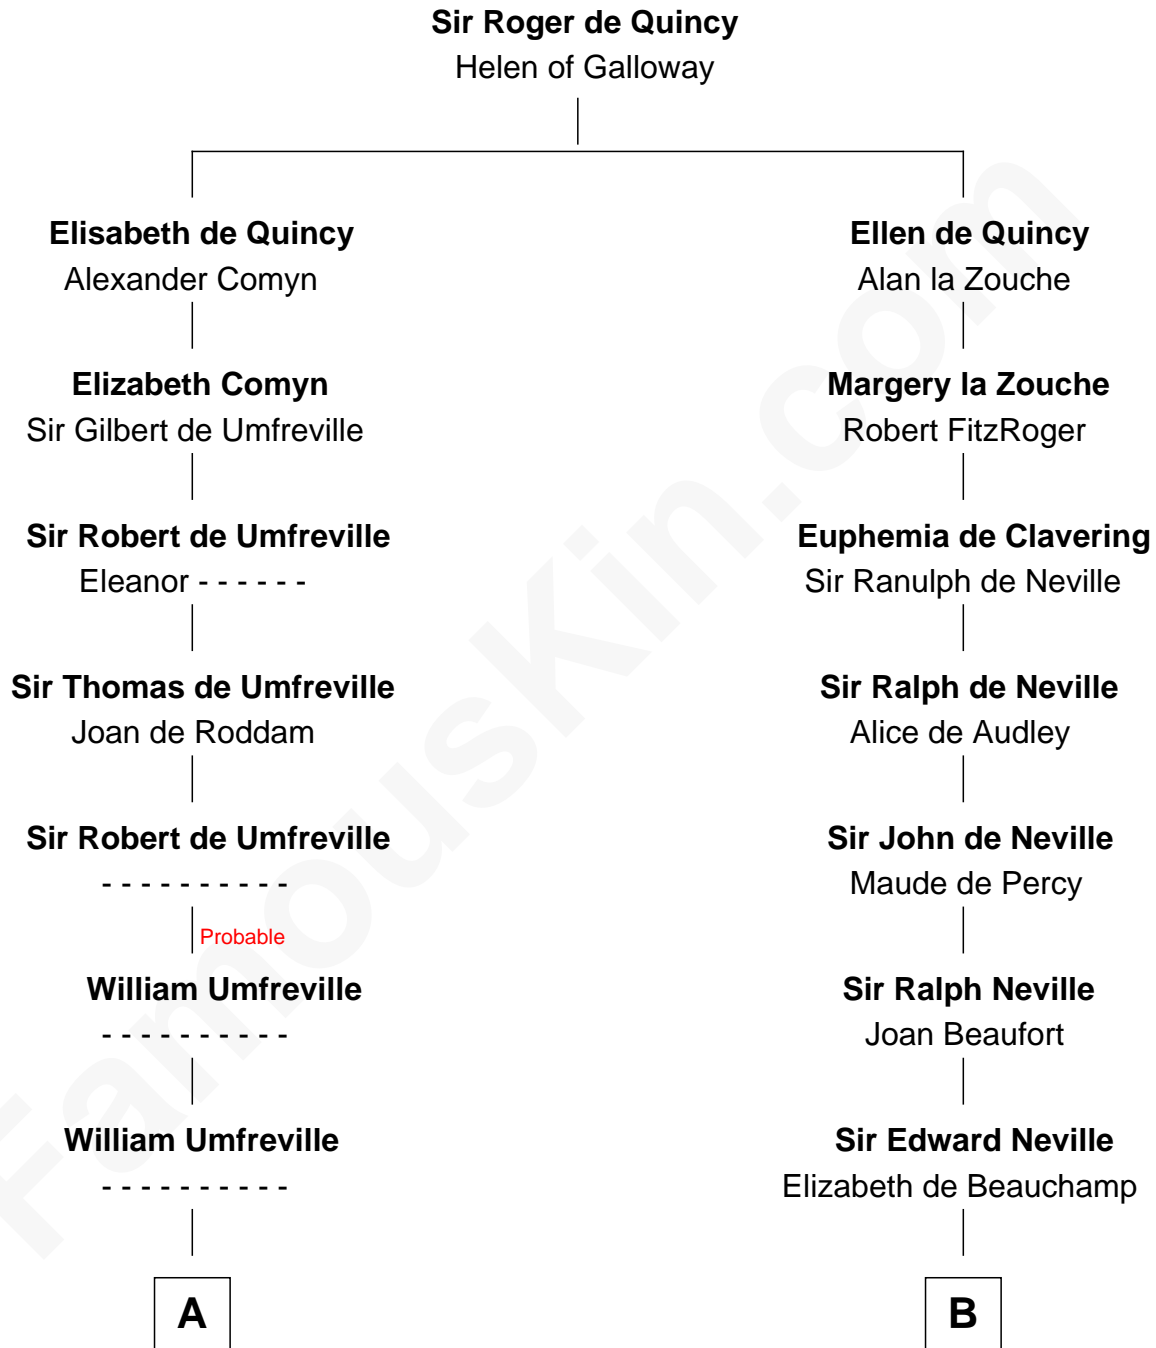

FamousKin.com

Relationship Chart of

Helen (Herron) Taft

First Lady of President William H. Taft

18th cousin 3 times removed of

Harry F. Byrd

50th Governor of Virginia

C

Harriet Anne Collins
John Williamson Herron

Helen (Herron) Taft
First Lady of William H. Taft

D

Thomas Taylor Byrd
Mary Armistead

Richard Evelyn Byrd
Anne Harrison

Col. William Byrd
Jane Meriwether Rivers

Richard Evelyn Byrd
Eleanor Bolling Flood