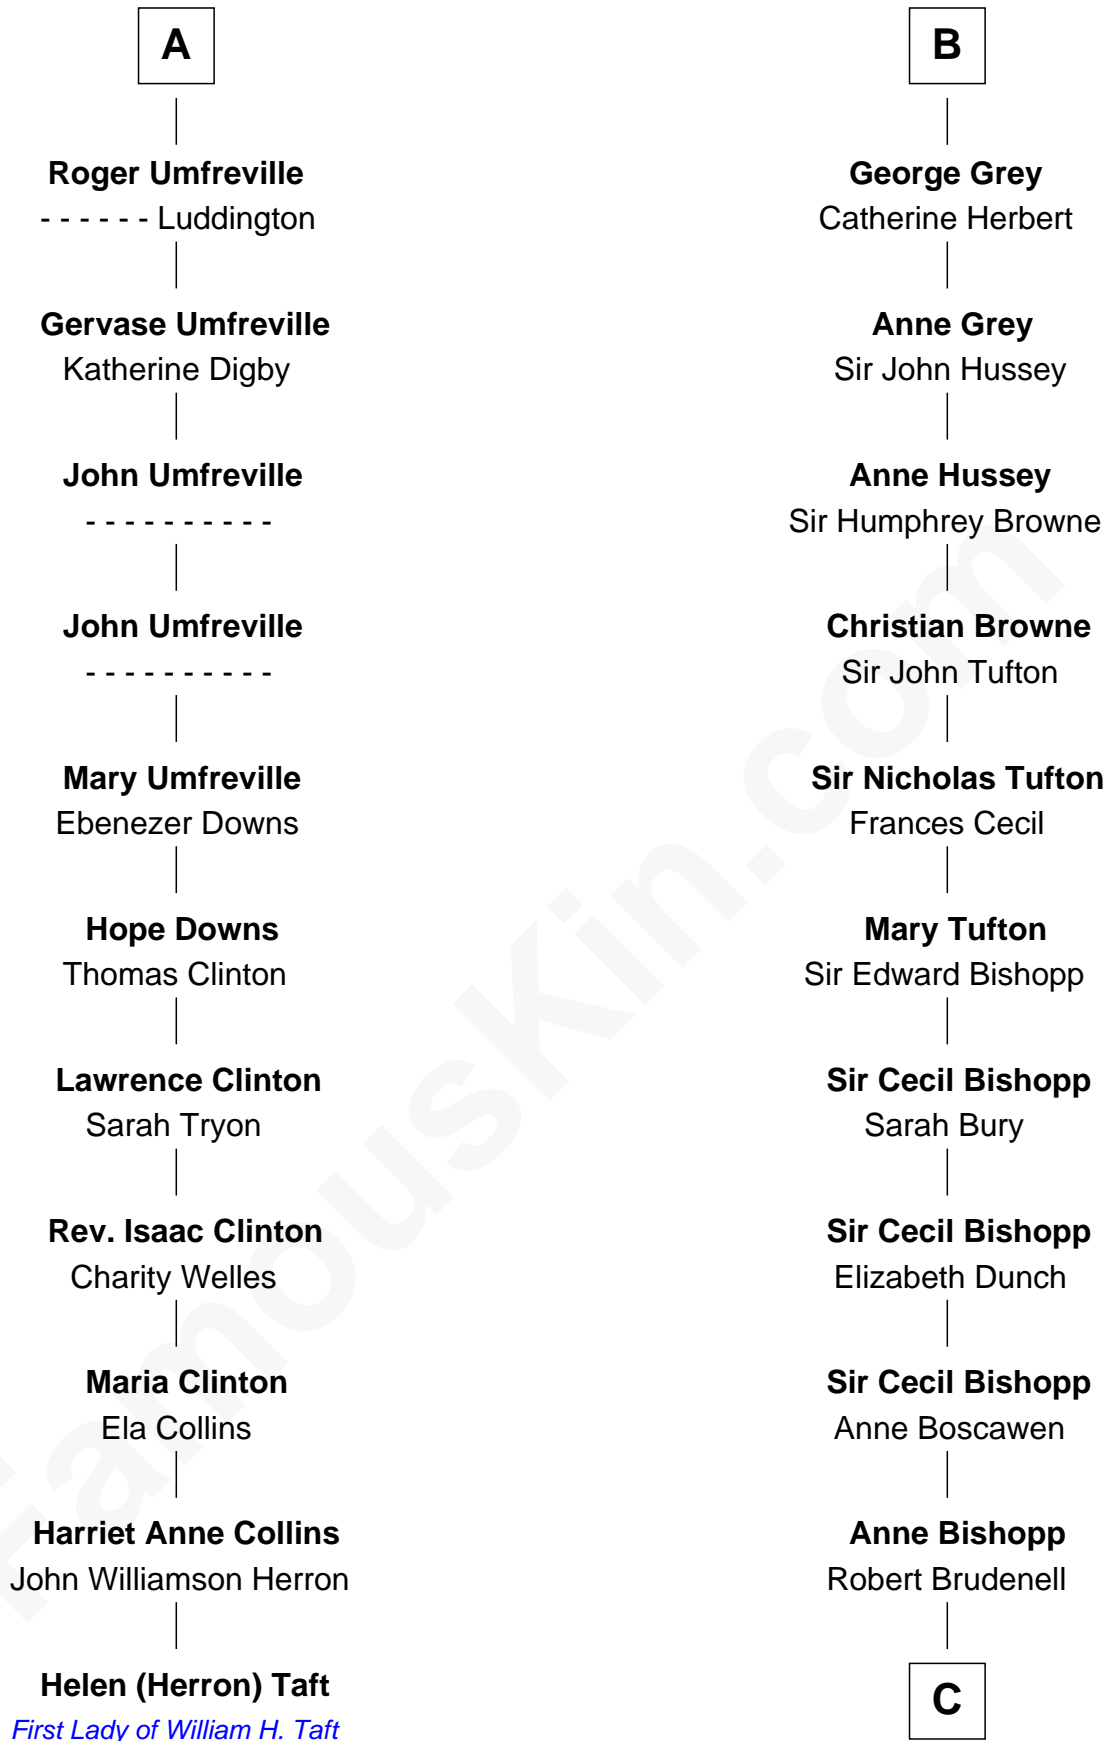

FamousKin.com

Relationship Chart of

Helen (Herron) Taft

First Lady of President William H. Taft

17th cousin 1 time removed of

Lt. Gen. James Brudenell

Leader of the "Charge of the Light Brigade"

C

Robert Brudenell

Penelope Anne Cooke

Lt. Gen. James Brudenell

Charge of the Light Brigade Leader

FamousKin.com