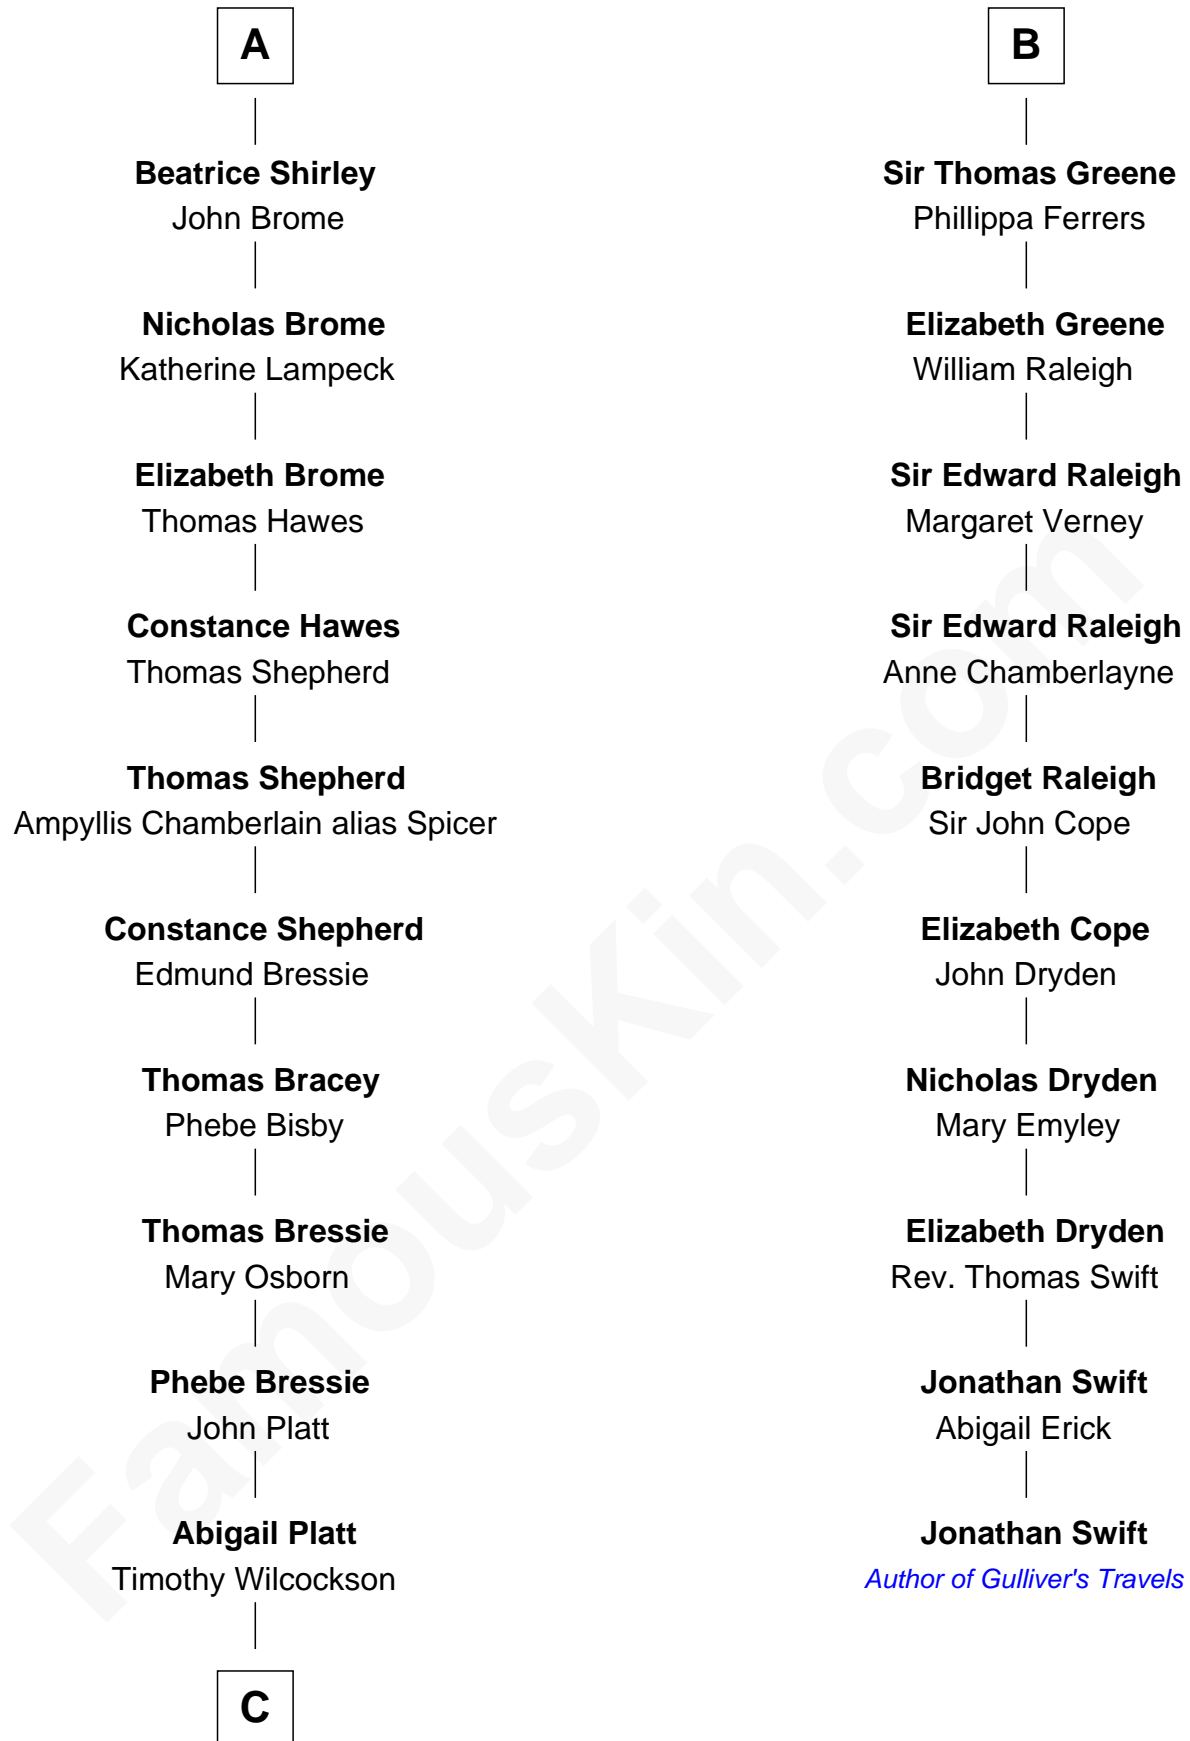

## Relationship Chart of

### Helen (Herron) Taft

*First Lady of President William H. Taft*

16th cousin 5 times removed of

**Jonathan Swift**

*Author of Gulliver's Travels*

**C**

—  
**Joanna Wilcockson**

David Welles

—  
**Charity Welles**

Rev. Isaac Clinton

—  
**Maria Clinton**

Ela Collins

—  
**Harriet Anne Collins**

John Williamson Herron

—  
**Helen (Herron) Taft**

*First Lady of William H. Taft*