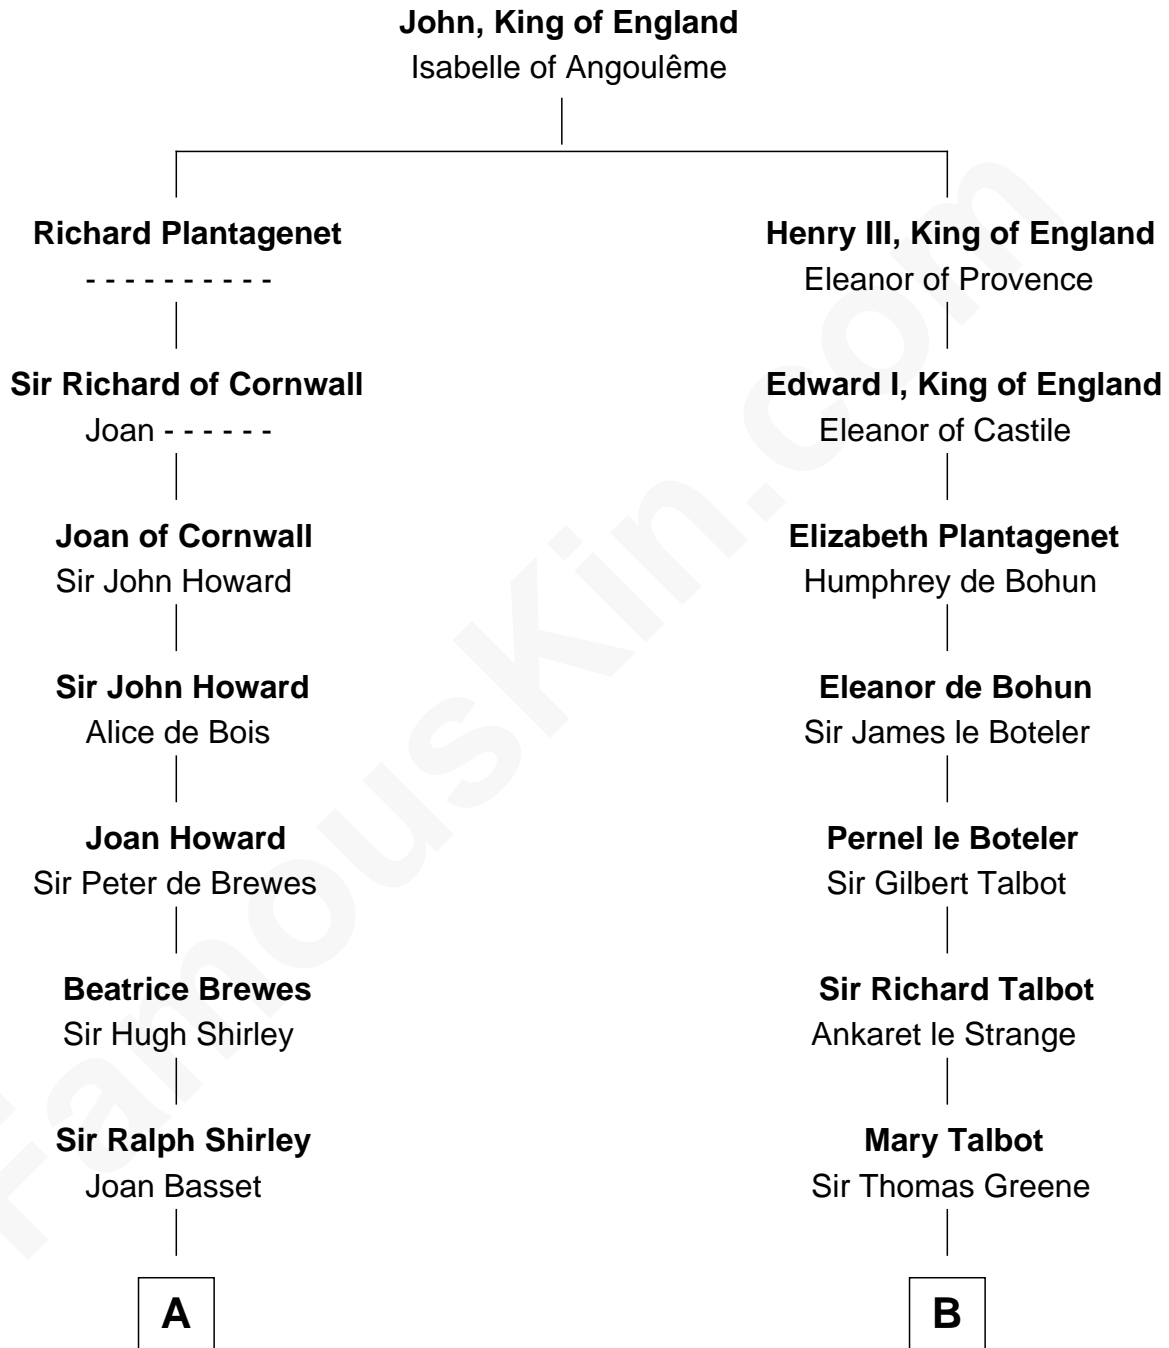

## Relationship Chart of

### Helen (Herron) Taft

*First Lady of President William H. Taft*

16th cousin 5 times removed of

**Jonathan Swift**

*Author of Gulliver's Travels*

**C**

—  
**Joanna Wilcockson**

David Welles