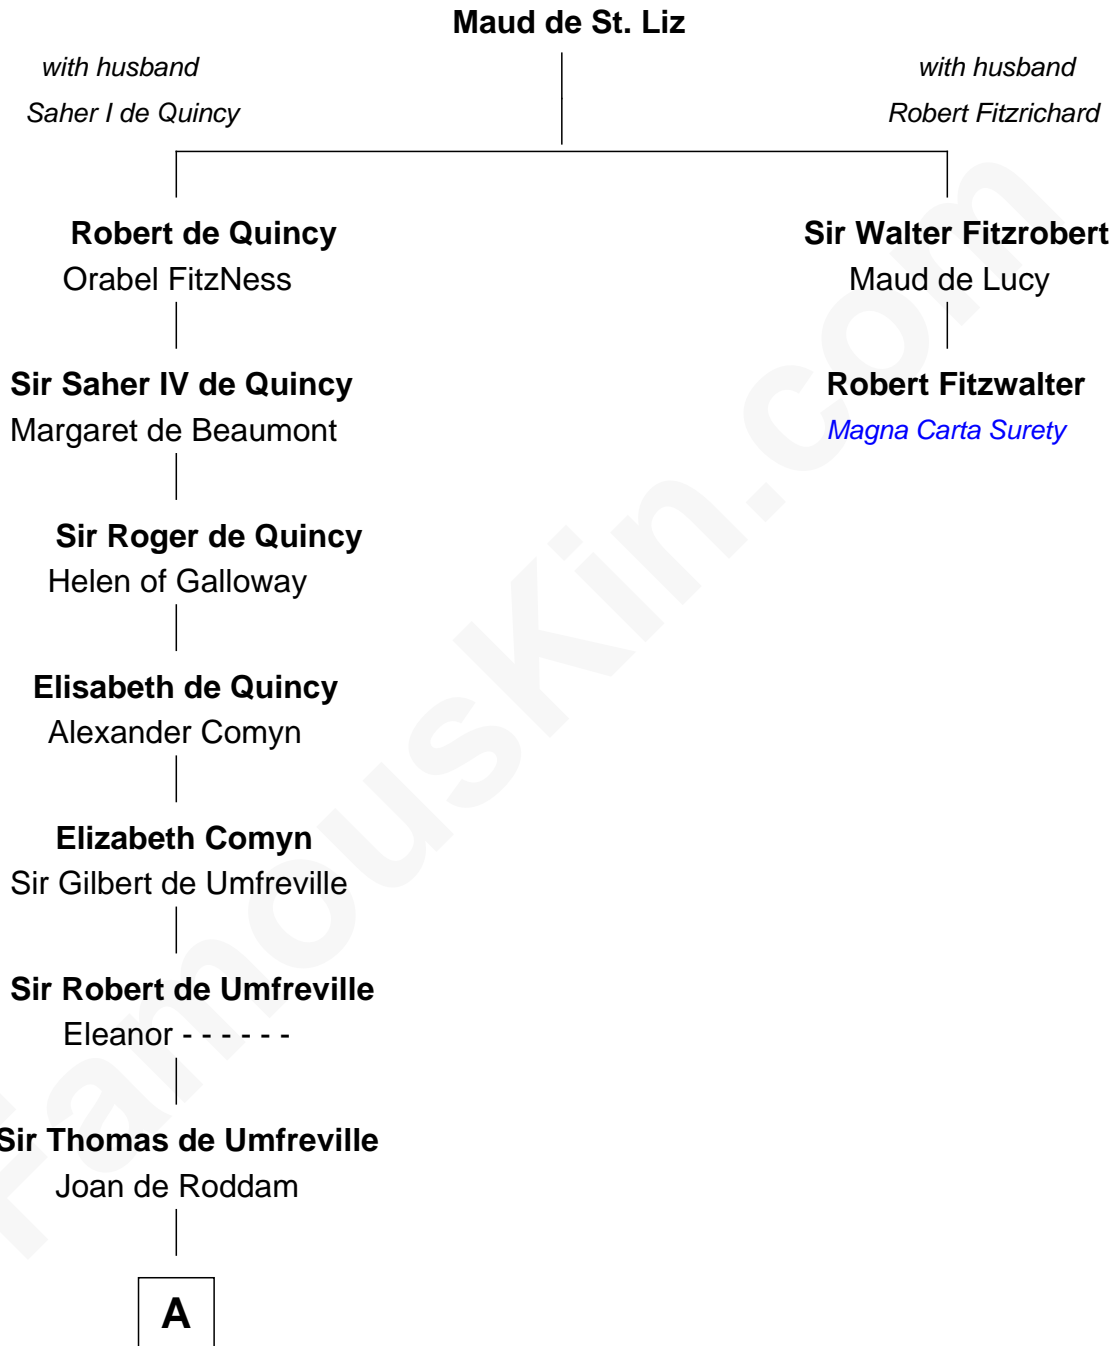

# FamousKin.com

## Relationship Chart of

### Helen (Herron) Taft

First Lady of President William H. Taft

1st cousin 20 times removed of

**Robert Fitzwalter**  
Magna Carta Surety

**B**

Lawrence Clinton

Sarah Tryon

Rev. Isaac Clinton