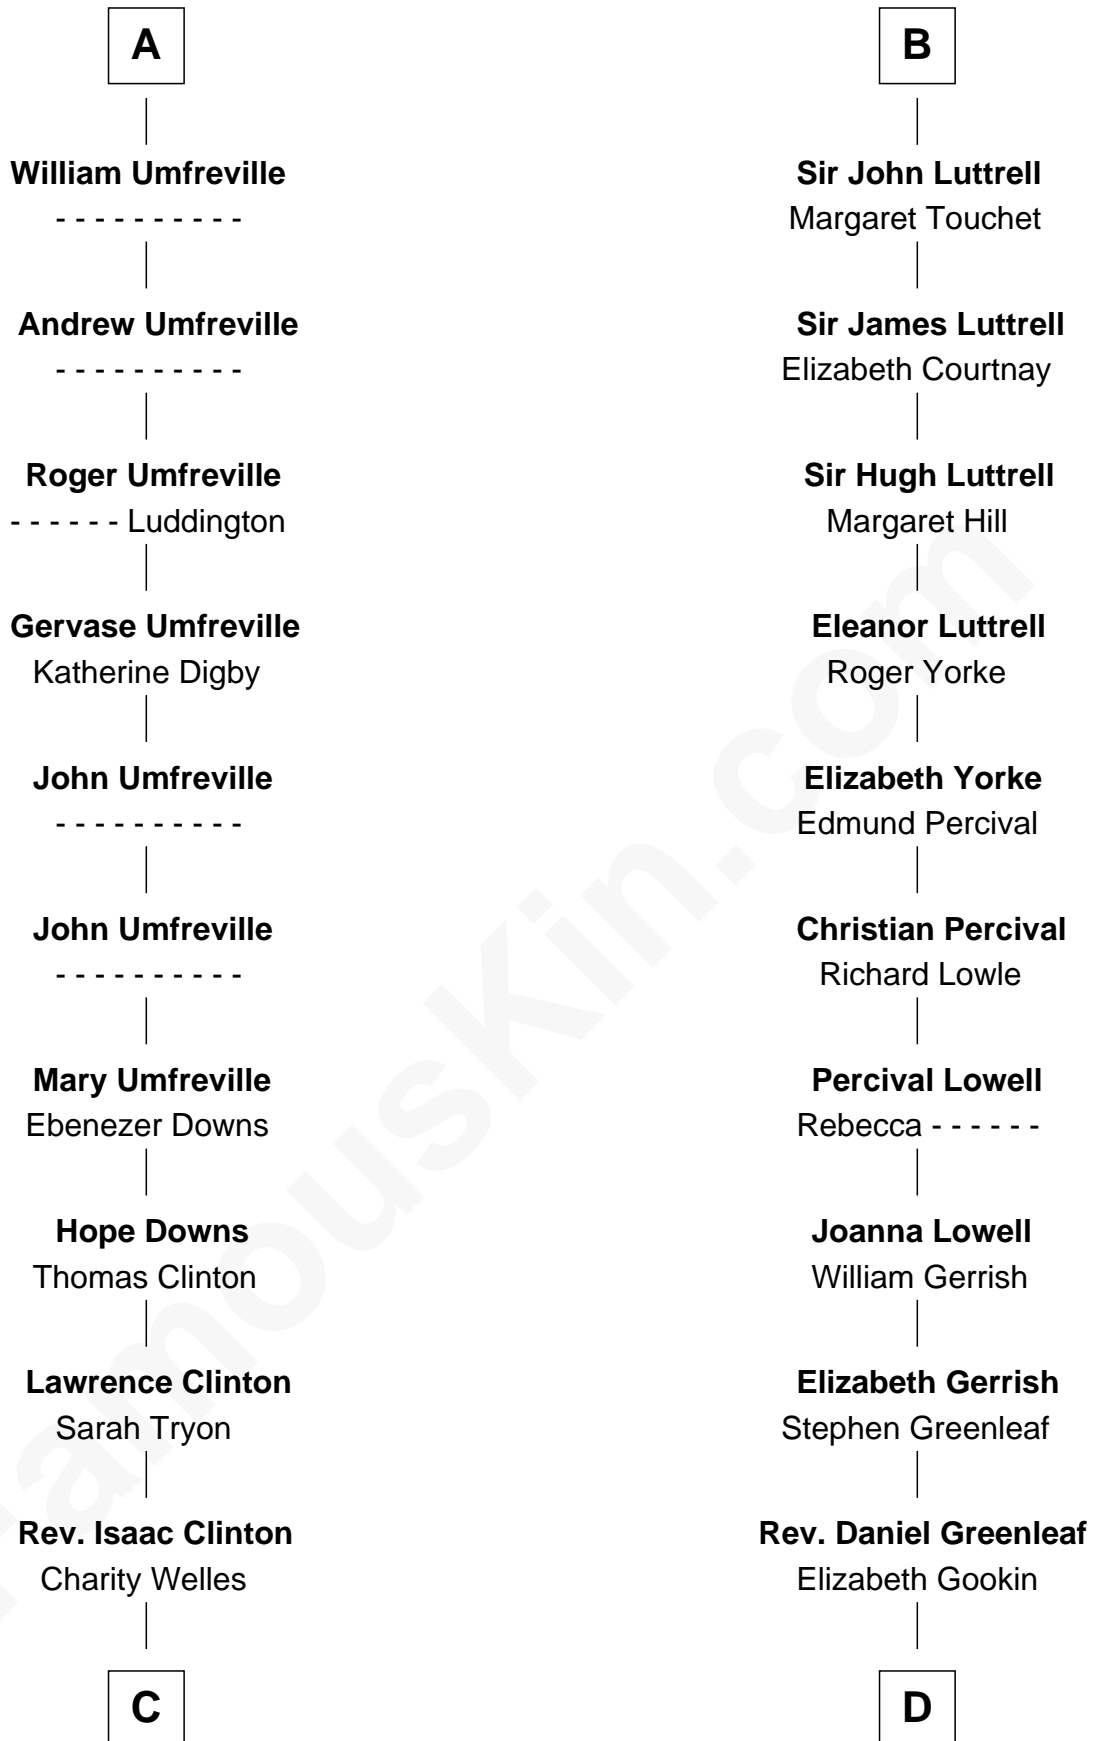

FamousKin.com

Relationship Chart of

Helen (Herron) Taft

First Lady of President William H. Taft

19th cousin 1 time removed of

Herman Melville

Author of *Moby Dick*

Saher de Quincy
Margaret de Beaumont

C

Maria Clinton

Ela Collins

Harriet Anne Collins

John Williamson Herron

Helen (Herron) Taft

First Lady of William H. Taft

D