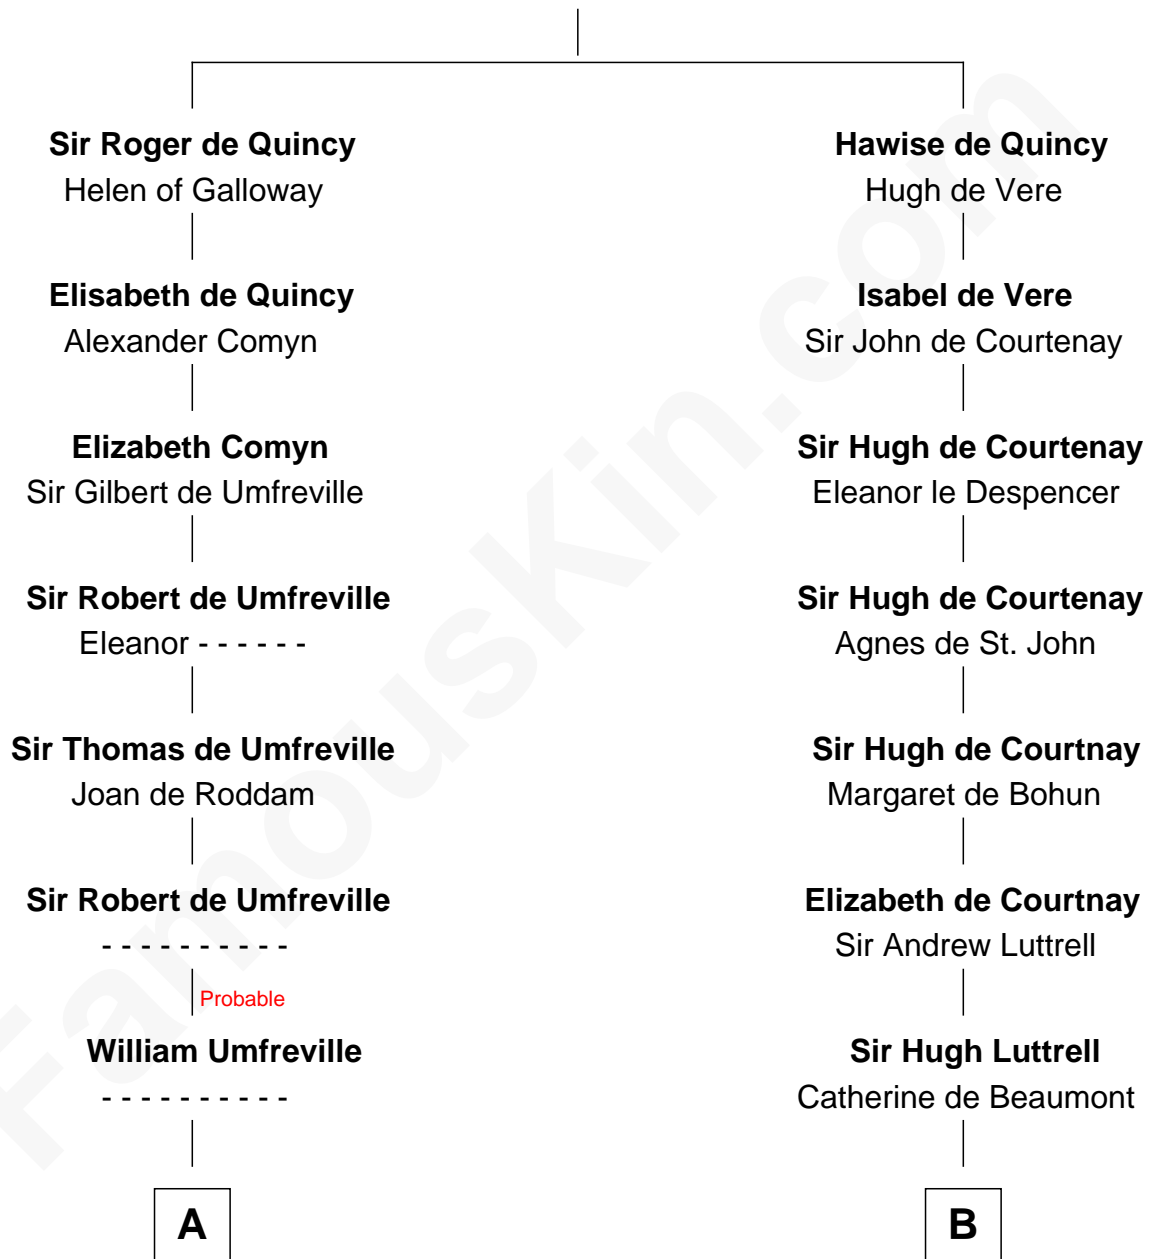

FamousKin.com

Relationship Chart of

Helen (Herron) Taft

First Lady of President William H. Taft

19th cousin 1 time removed of

Herman Melville

Author of *Moby Dick*

Saher de Quincy
Margaret de Beaumont

C

Maria Clinton

Ela Collins

Harriet Anne Collins

John Williamson Herron

Helen (Herron) Taft

First Lady of William H. Taft

D