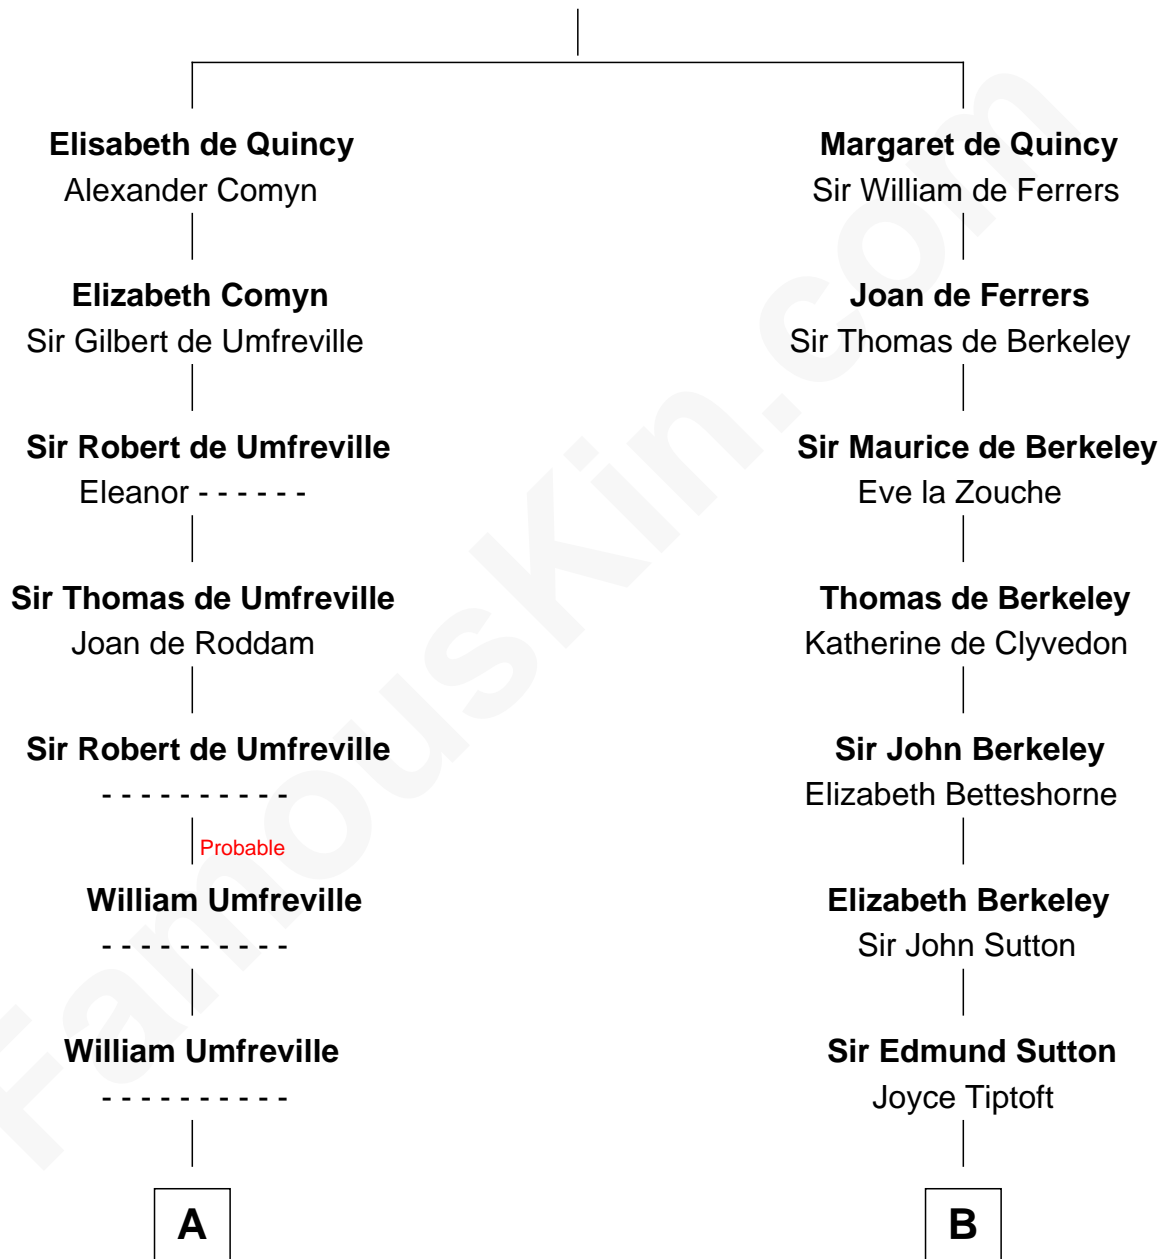

## Relationship Chart of

### Helen (Herron) Taft

First Lady of President William H. Taft

18th cousin 3 times removed of

**Dick Clark**

Radio and TV Host

**Sir Roger de Quincy**

Helen of Galloway

**C**

**Harriet Anne Collins**  
John Williamson Herron

**Helen (Herron) Taft**  
*First Lady of William H. Taft*

**D**

**Julia H. Mudge**  
George Barnard

**George Barnard**  
Jane Sophia Fuller

**Charles Fuller Barnard**  
Anna May Aldridge

**Julia Fuller Barnard**  
Richard Augustus Clark

**Dick Clark**  
*Radio and TV Host*