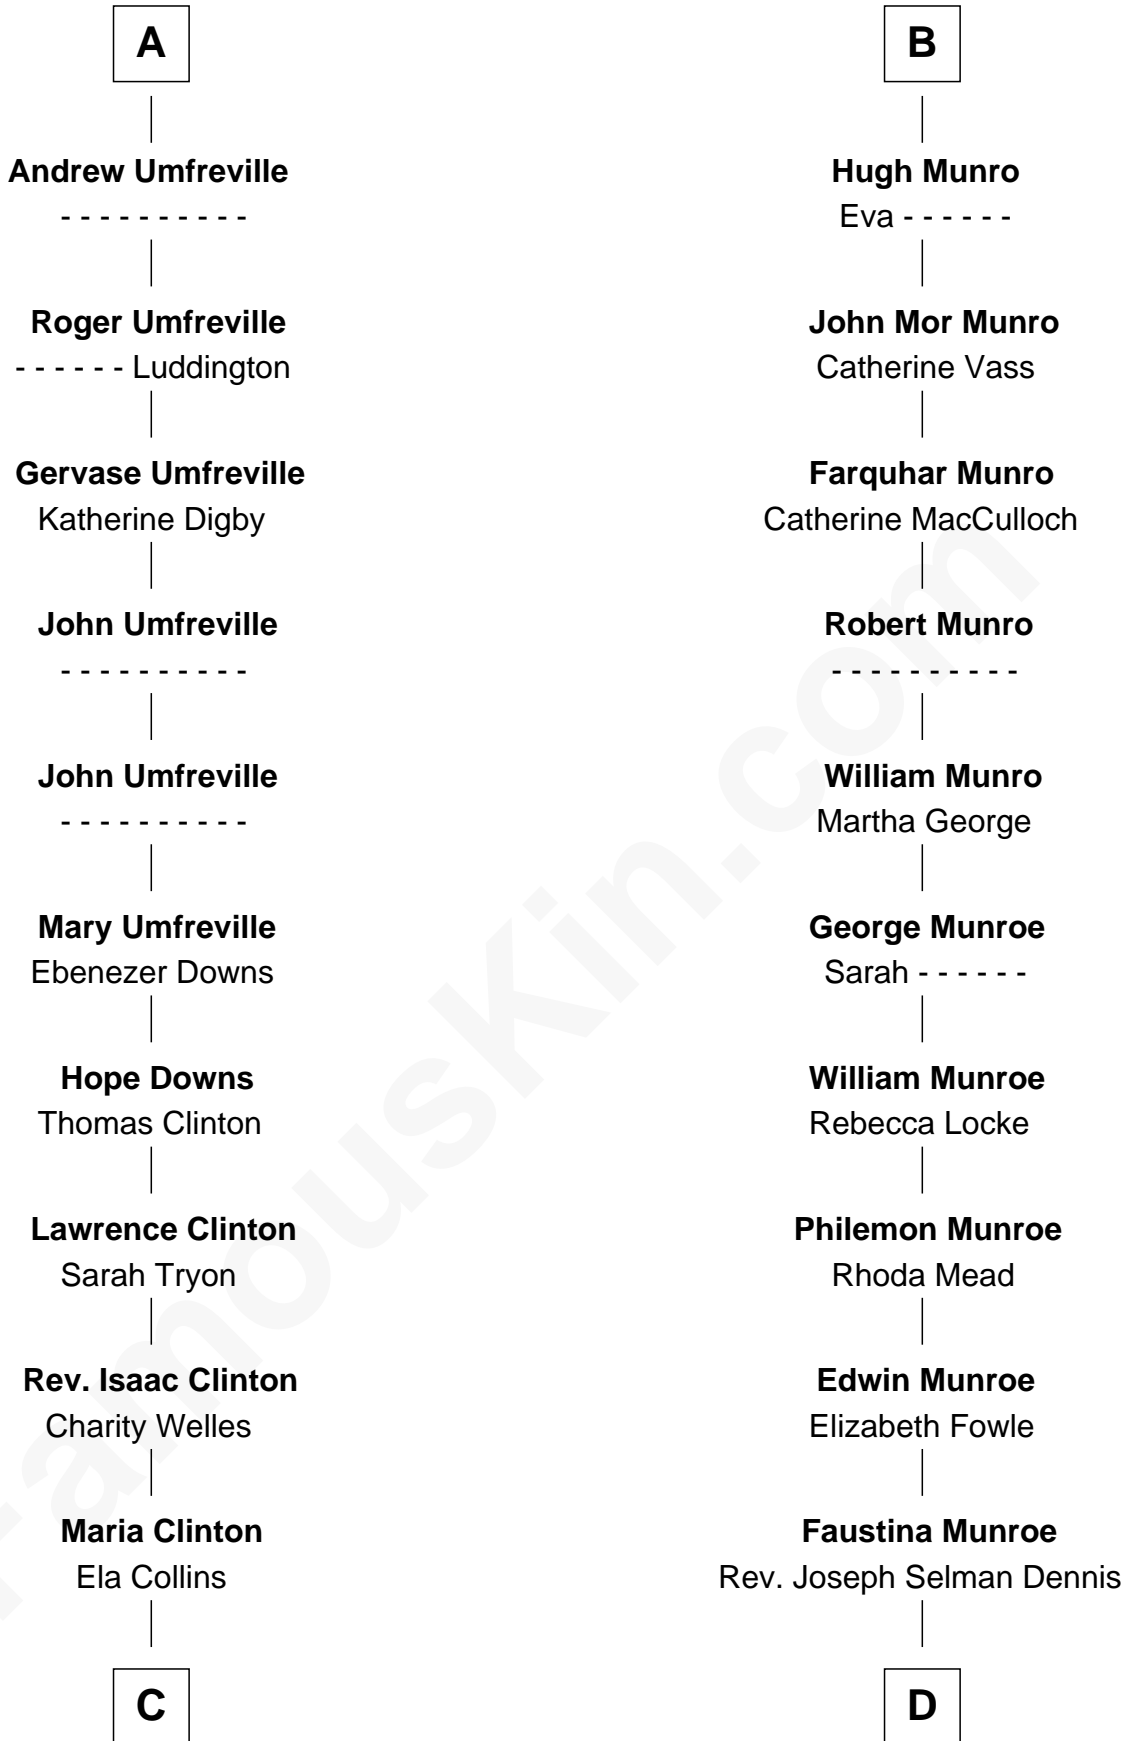

FamousKin.com

Relationship Chart of

Helen (Herron) Taft

First Lady of President William H. Taft

18th cousin 2 times removed of

Nathaniel Philbrick

Author of *In the Heart of the Sea*

C

Harriet Anne Collins
John Williamson Herron

Helen (Herron) Taft
First Lady of William H. Taft

D

Charles Dennis
Anne - - - - -

Gerald Monroe Dennis
Jennie L. Kramer

Marianne Dennis
Thomas L. Philbrick

Nathaniel Philbrick
Author, In the Heart of the Sea

FamousKin.com