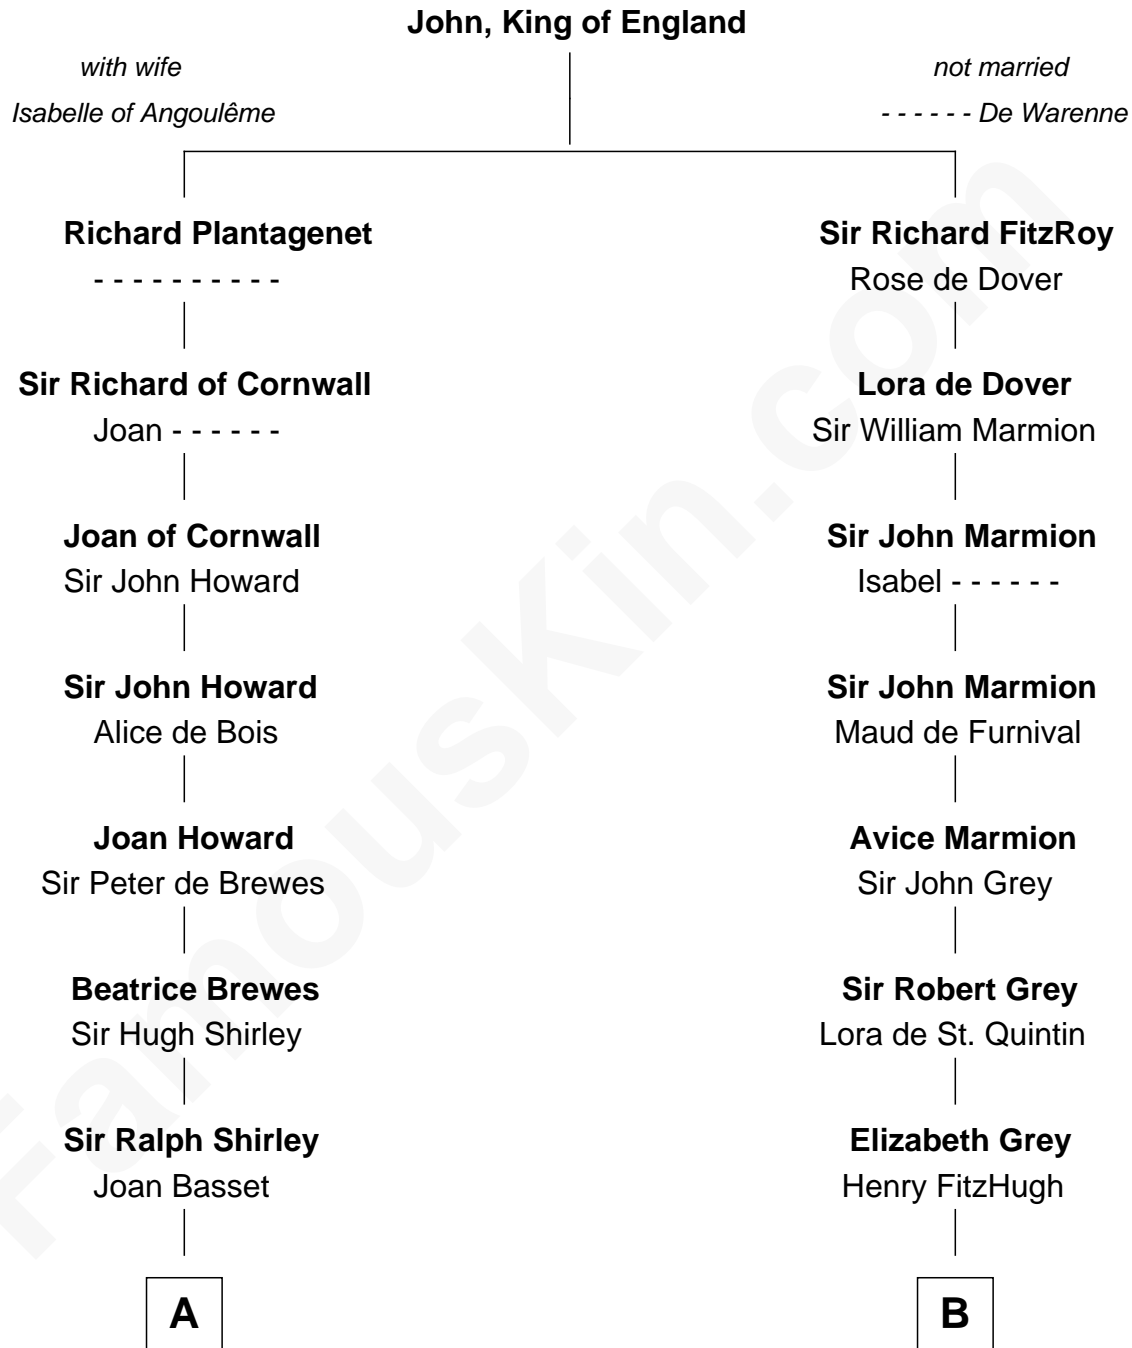

## Relationship Chart of

### Helen (Herron) Taft

First Lady of President William H. Taft

21st cousin of

**Charles A. Pillsbury**

Co-Founder of C.A. Pillsbury Co.

**C**

**Joanna Wilcockson**

David Welles