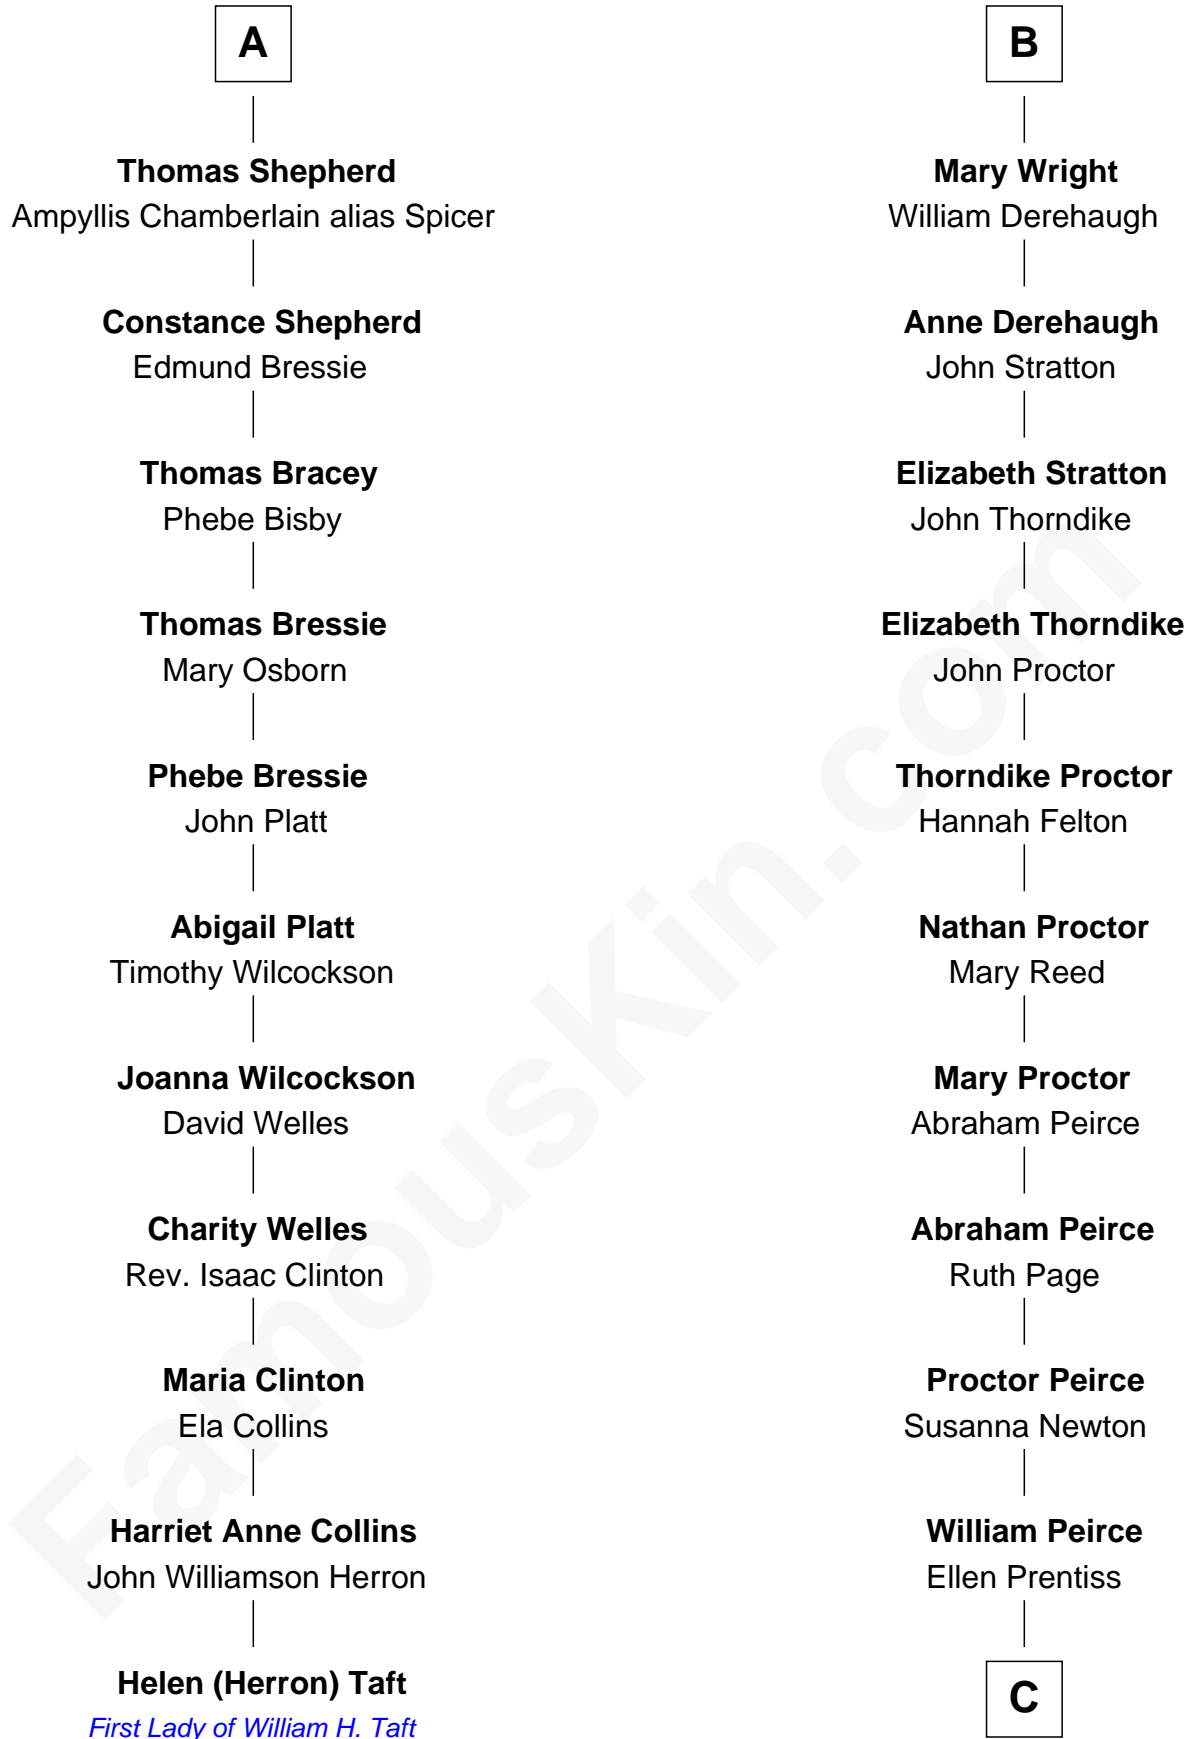

## Relationship Chart of

### Helen (Herron) Taft

*First Lady of President William H. Taft*

17th cousin 3 times removed of

**John Lithgow**

*Stage, TV, and Movie Actor*

**Sir John Howard**

Alice de Bois

C

**Ellen Prentiss Peirce**

Washington Lithgow

**Arthur Washington Lithgow**

Ina Berenice Robinson

**Arthur Washington Lithgow**

Sarah Jane Price

**John Lithgow**

*Stage, TV, and Movie Actor*