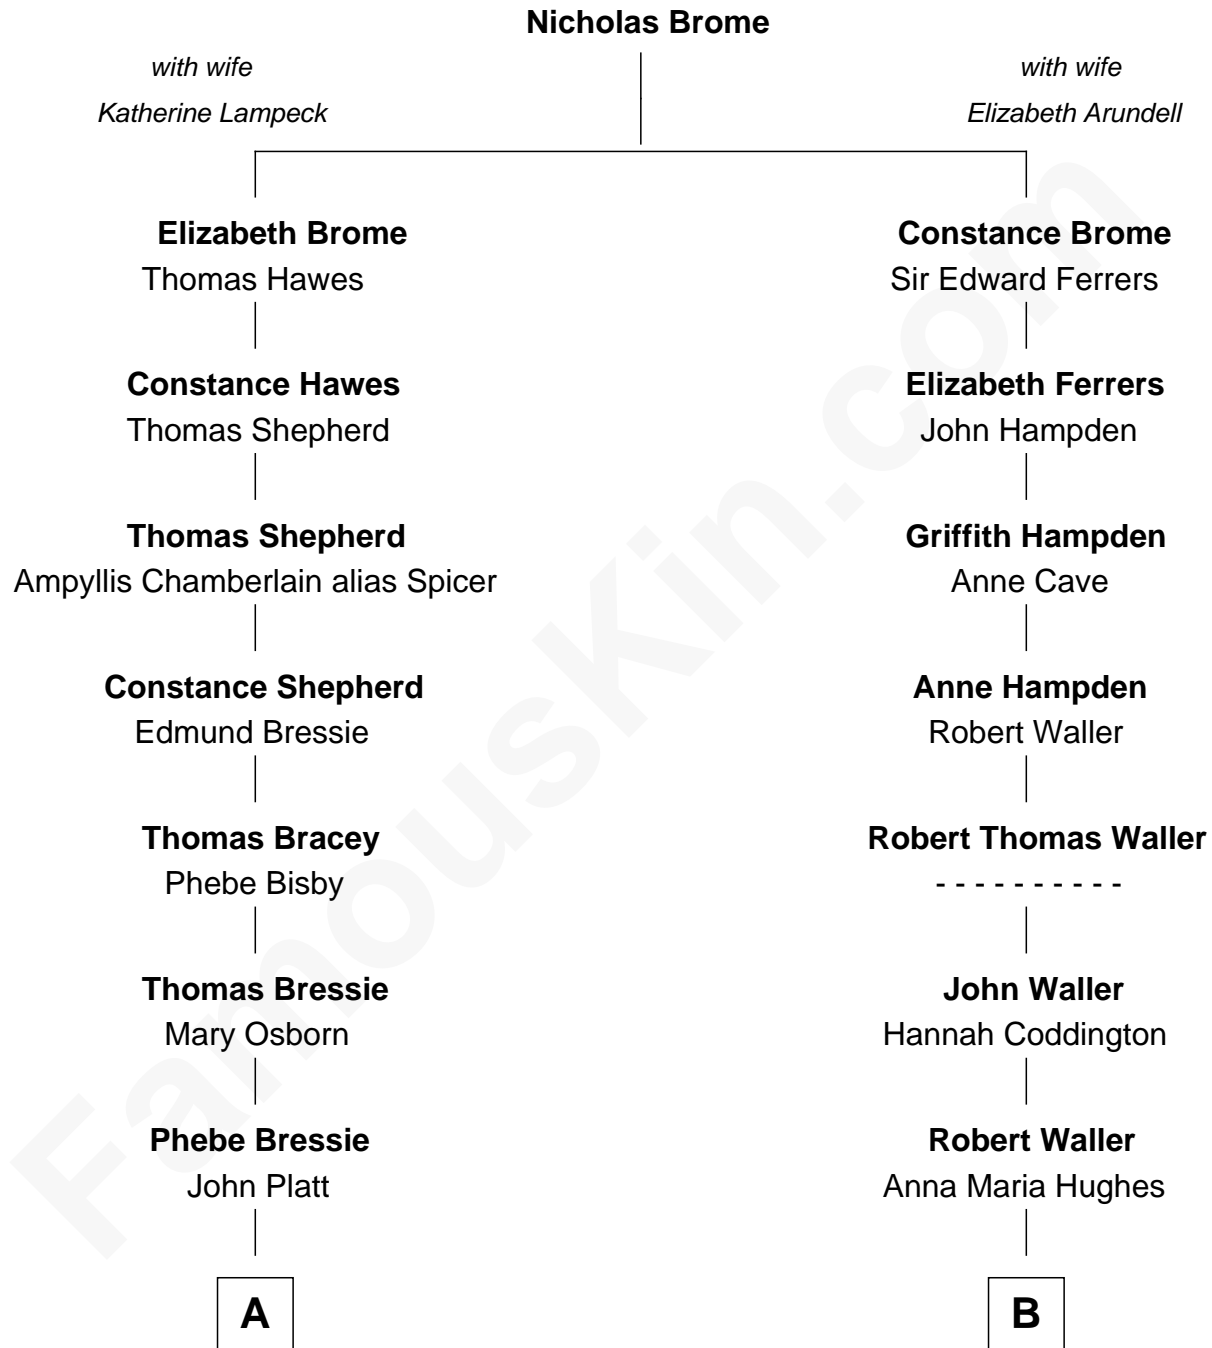

FamousKin.com

Relationship Chart of

Helen (Herron) Taft

First Lady of President William H. Taft

12th cousin 2 times removed of

John McCain

U.S. Senator from Arizona

A

Abigail Platt
Timothy Wilcockson

Joanna Wilcockson
David Welles

Charity Welles
Rev. Isaac Clinton

Maria Clinton
Ela Collins

Harriet Anne Collins
John Williamson Herron

Helen (Herron) Taft
First Lady of William H. Taft

Adm. John Sidney McCain
Roberta Wright

John McCain
U.S. Senator from Arizona