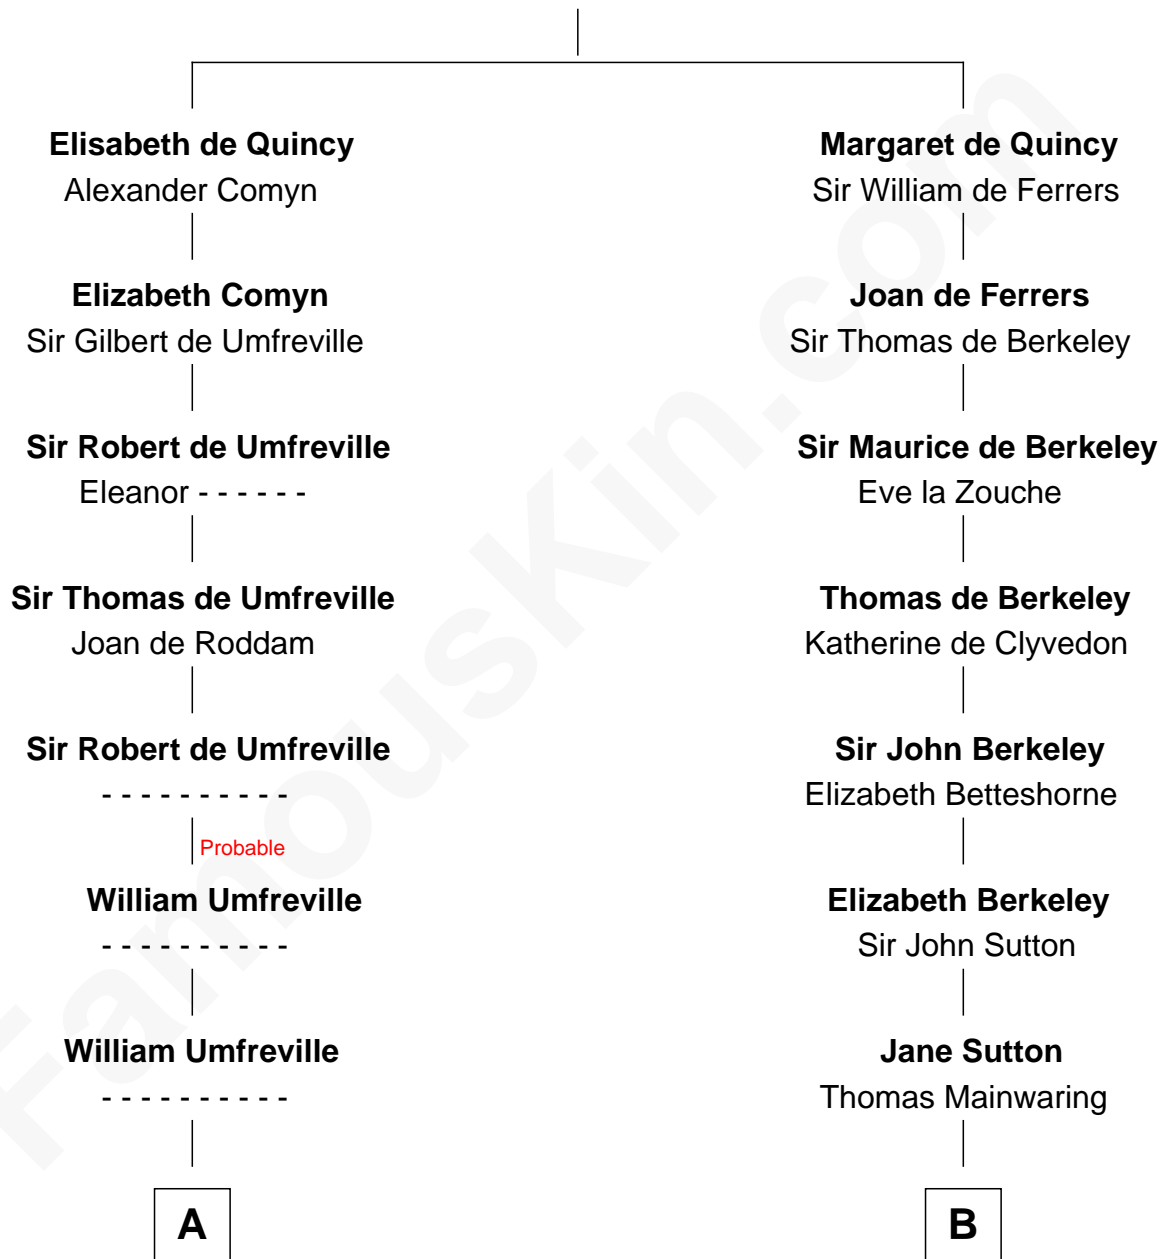

## Relationship Chart of

### Helen (Herron) Taft

First Lady of President William H. Taft

18th cousin 3 times removed of

**Illeana Douglas**

TV and Movie Actress

**Sir Roger de Quincy**  
Helen of Galloway

**C**

**Harriet Anne Collins**  
John Williamson Herron

**Helen (Herron) Taft**  
*First Lady of William H. Taft*

**D**

**Emma Jane Douglas**  
Col. George Taliaferro Shackelford

**Lena Priscilla Shackelford**  
Edouard Gregory Hesselberg

**Melvyn Edouard Hesselberg**  
Rosalind Hightower

**Gregory Hesselberg**  
Joan Georgescu

**Illeana Douglas**  
*TV and Movie Actress*