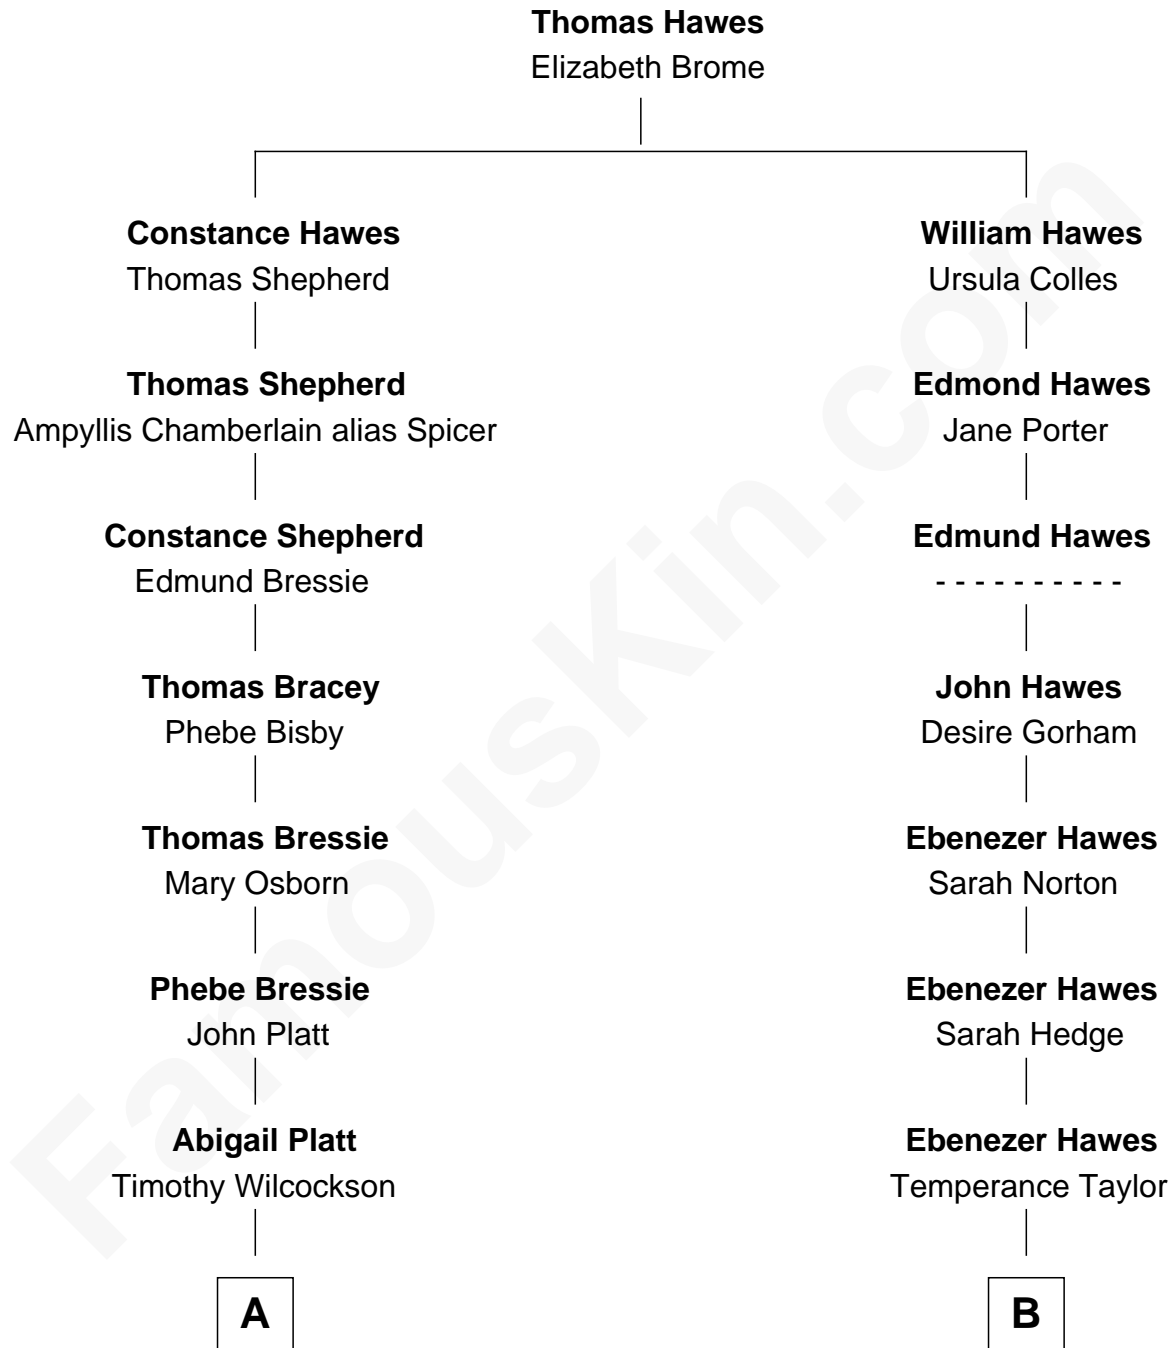

FamousKin.com

Relationship Chart of

Helen (Herron) Taft

First Lady of President William H. Taft

11th cousin 2 times removed of

Sarah Palin

9th Governor of Alaska

A

Joanna Wilcockson

David Welles

Charity Welles

Rev. Isaac Clinton

Maria Clinton

Ela Collins

Harriet Anne Collins

John Williamson Herron

Helen (Herron) Taft

First Lady of William H. Taft

B

Isaiah Hawes

Desire Collins

Abigail Hawes

Cornelius Norton Gower

Arthur Collins Gower

9th Governor of Alaska