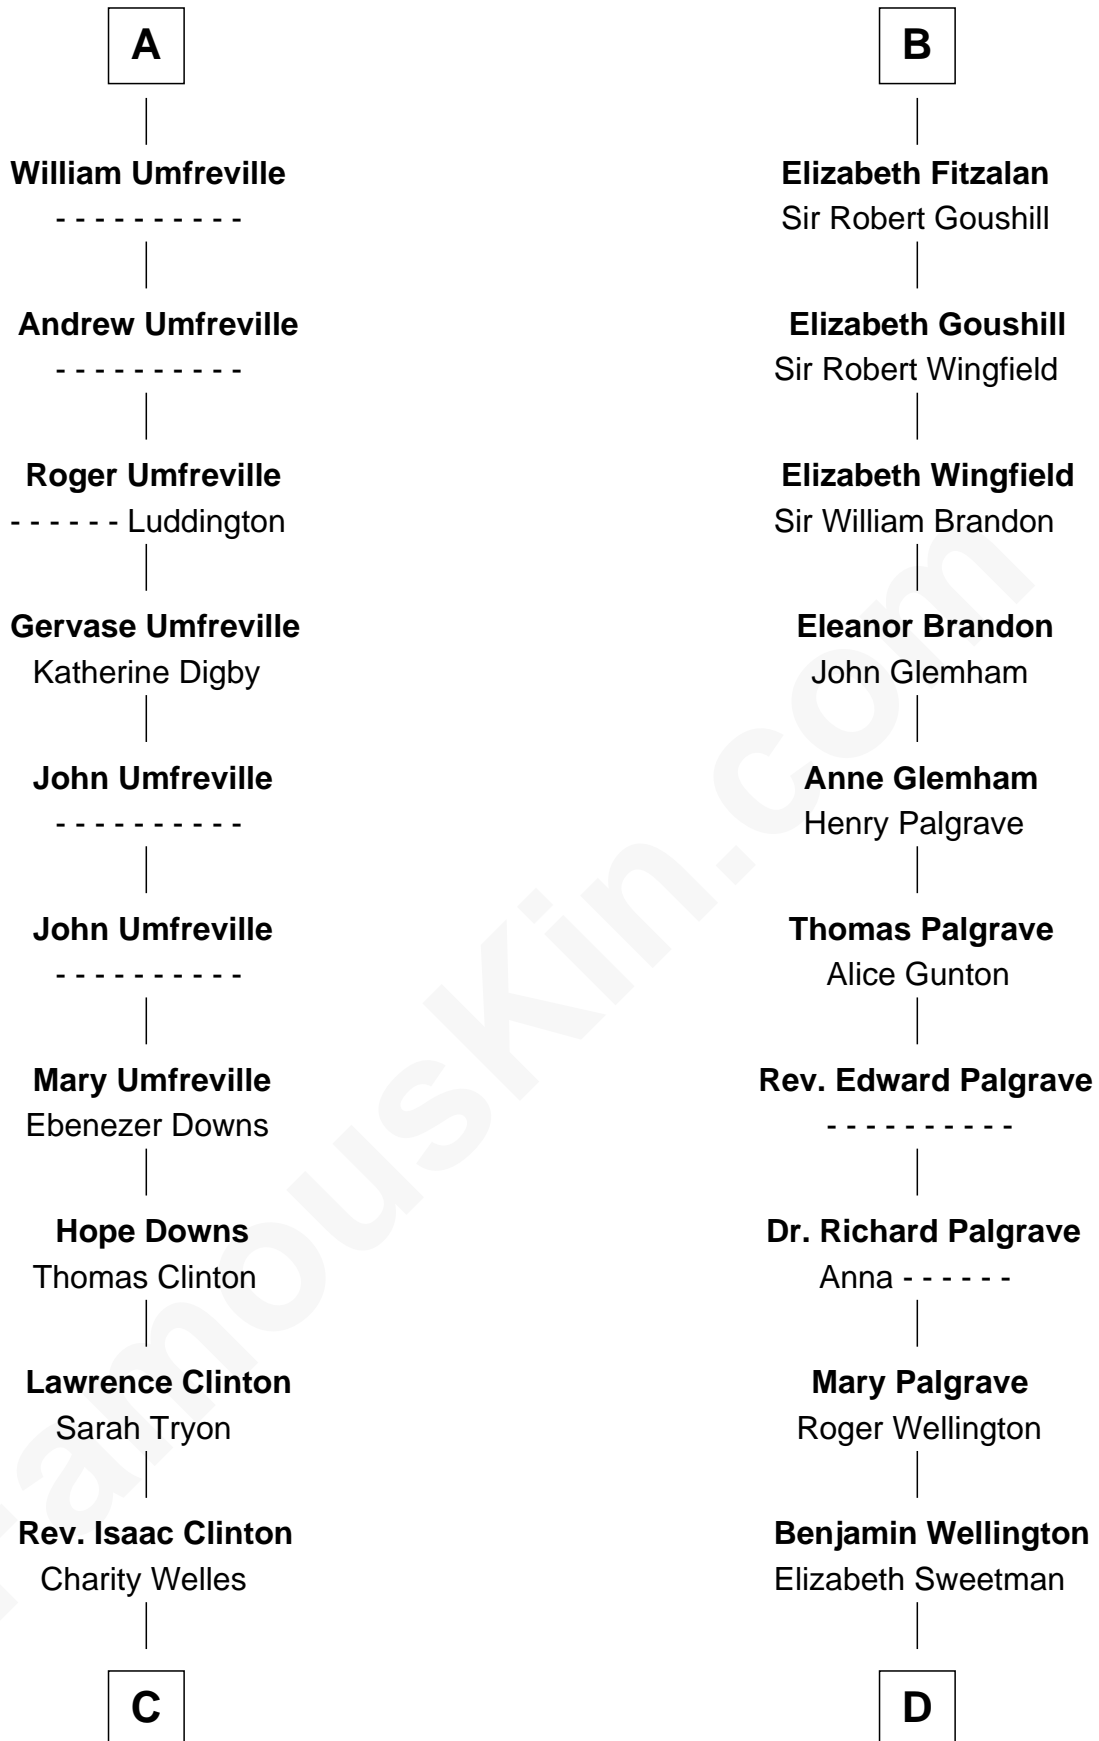

FamousKin.com

Relationship Chart of

Helen (Herron) Taft

First Lady of President William H. Taft

19th cousin 2 times removed of

Shubael D. Childs

Founder of S.D. Childs & Company

C

Maria Clinton

Ela Collins

Harriet Anne Collins

John Williamson Herron

Helen (Herron) Taft

First Lady of William H. Taft

D

Elizabeth Wellington