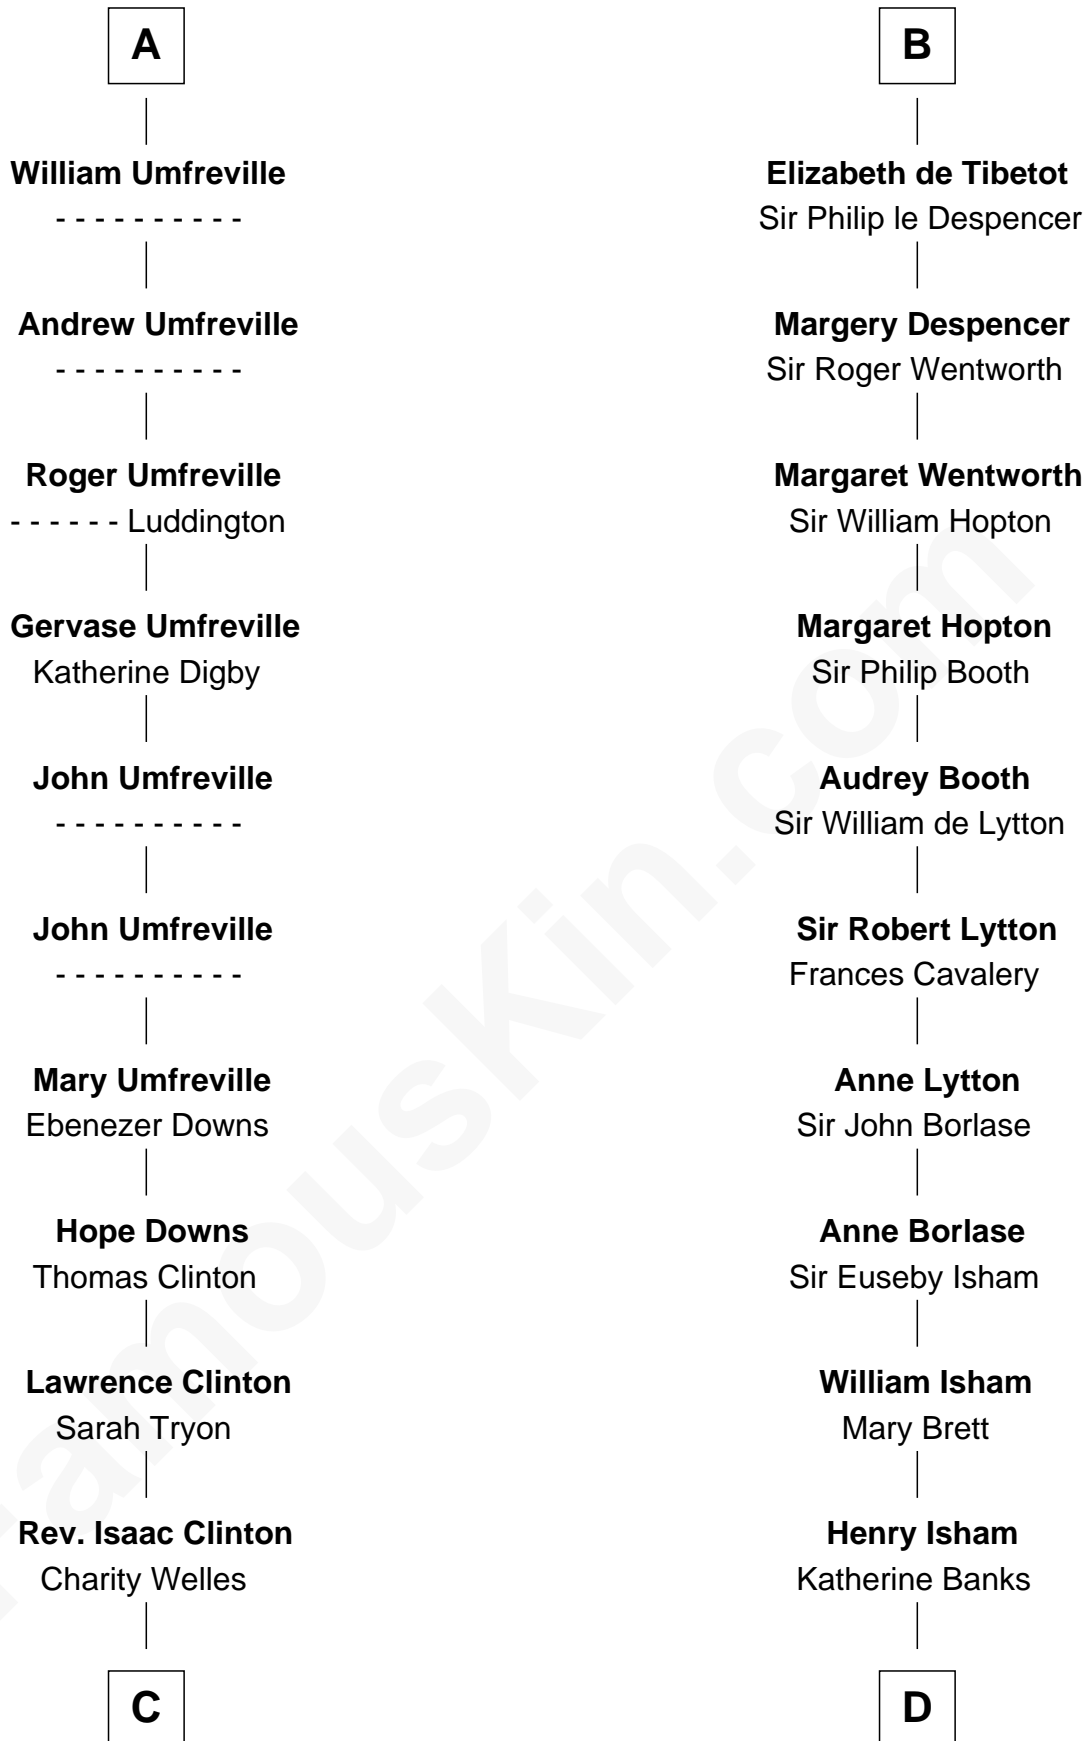

FamousKin.com

Relationship Chart of

Helen (Herron) Taft

First Lady of President William H. Taft

19th cousin 1 time removed of

Thomas Jefferson

3rd U.S. President and Signer of the Declaration of Independence

Sir Odinel de Umfreville

Alice de Lucy

C

Maria Clinton

Ela Collins

Harriet Anne Collins
John Williamson Herron

Helen (Herron) Taft
First Lady of William H. Taft

D

Mary Isham
Col. William Randolph

Isham Randolph
Jane Rogers

Jane Randolph
Peter Jefferson

Thomas Jefferson
3rd U.S. President

FamousKin.com