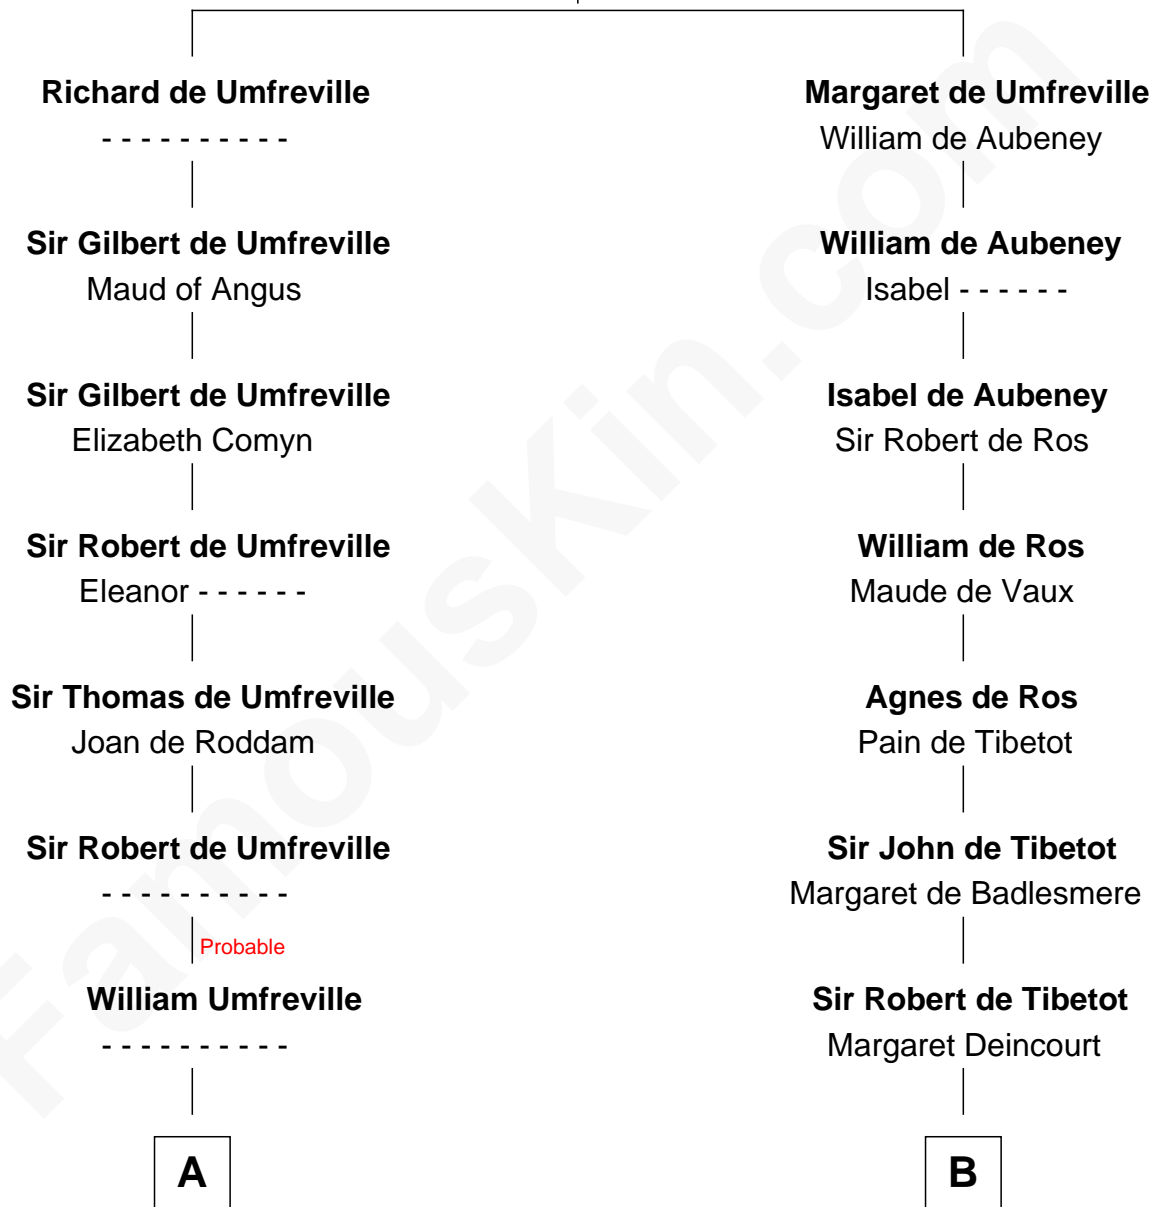

FamousKin.com

Relationship Chart of

Helen (Herron) Taft

First Lady of President William H. Taft

19th cousin 1 time removed of

Thomas Jefferson

3rd U.S. President and Signer of the Declaration of Independence

Sir Odinel de Umfreville

Alice de Lucy

C

Maria Clinton

Ela Collins

Harriet Anne Collins
John Williamson Herron

Helen (Herron) Taft
First Lady of William H. Taft

D

Mary Isham
Col. William Randolph

Isham Randolph
Jane Rogers

Jane Randolph
Peter Jefferson

Thomas Jefferson
3rd U.S. President

FamousKin.com