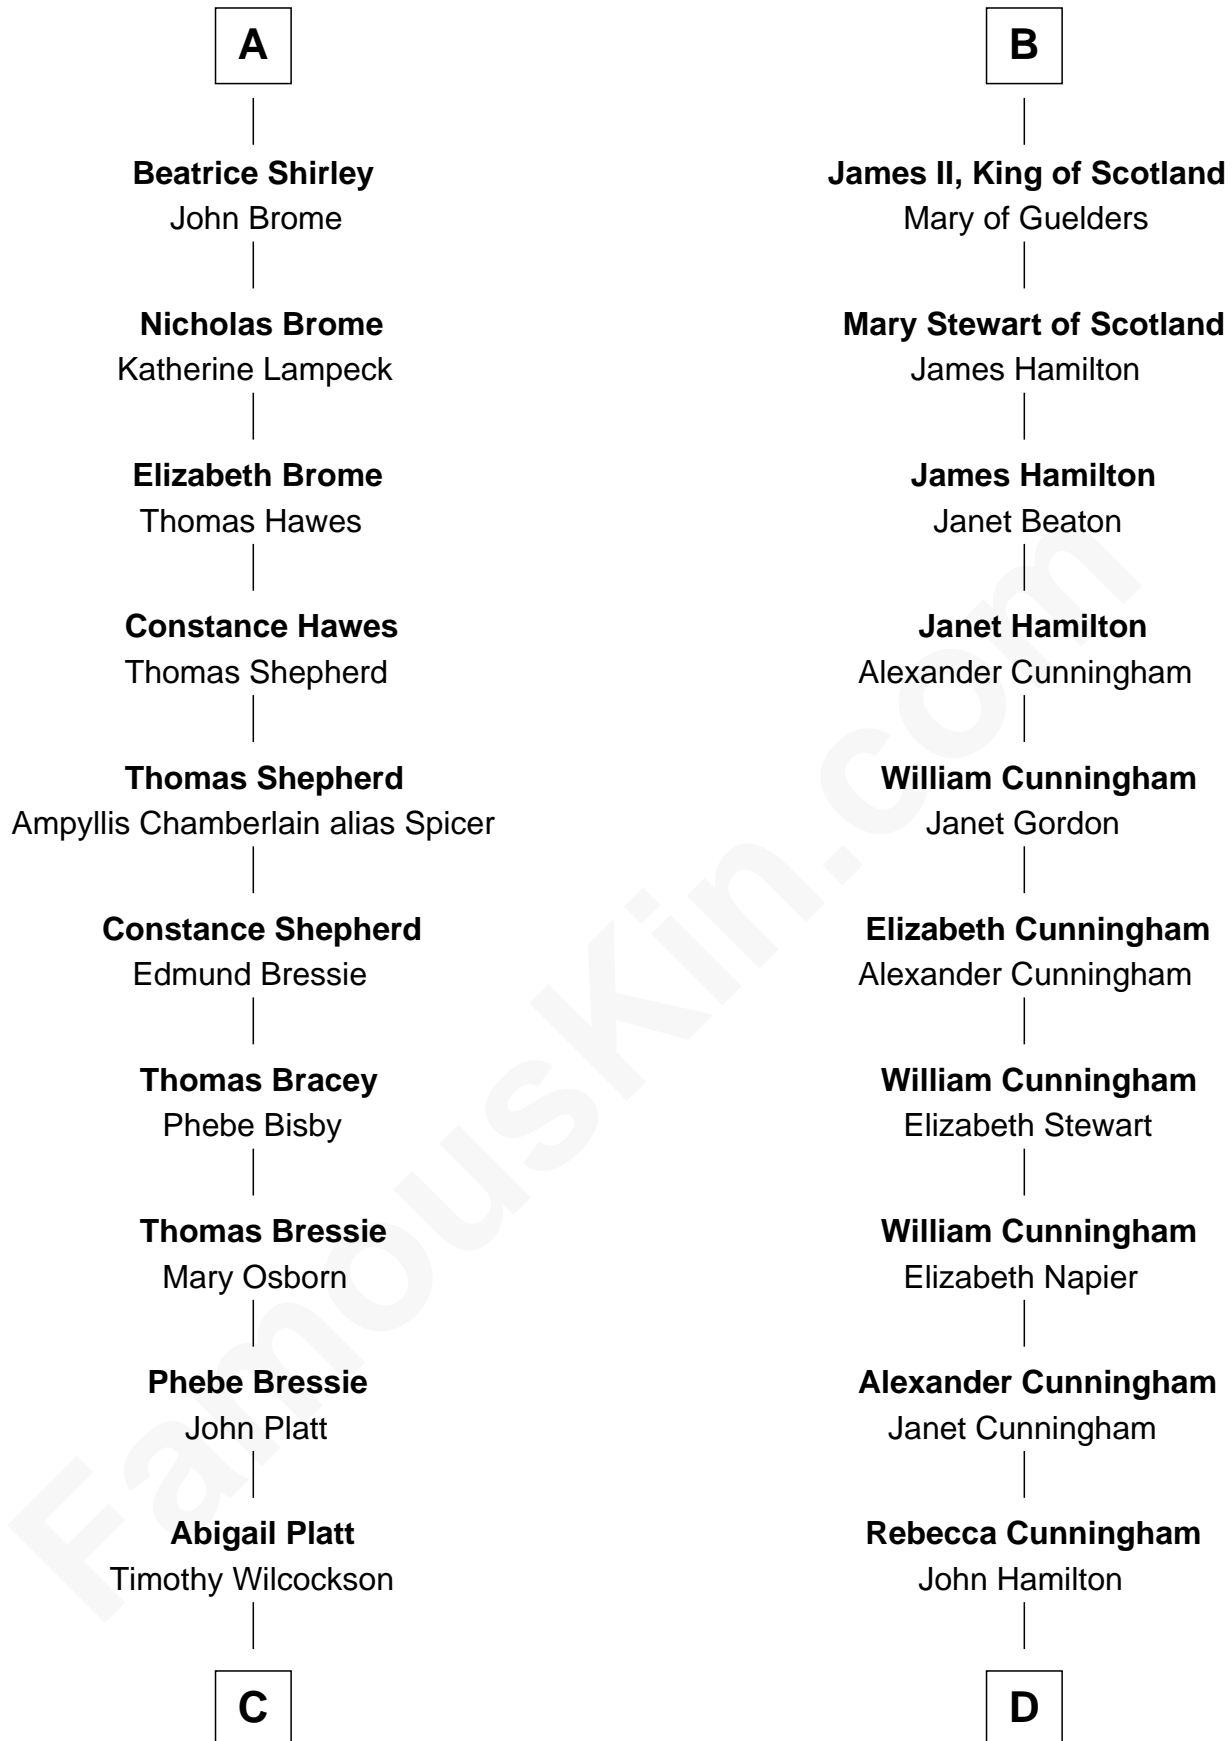

FamousKin.com

Relationship Chart of

Helen (Herron) Taft

First Lady of President William H. Taft

19th cousin 2 times removed of

Alexander Hamilton

1st U.S. Secretary of the Treasury

C

Joanna Wilcockson

David Welles

Charity Welles

Rev. Isaac Clinton

Maria Clinton

Ela Collins

Harriet Anne Collins

John Williamson Herron

Helen (Herron) Taft

First Lady of William H. Taft

D

Alexander Hamilton

Elizabeth Pollock

James A. Hamilton

Rachel Fawcett

Alexander Hamilton