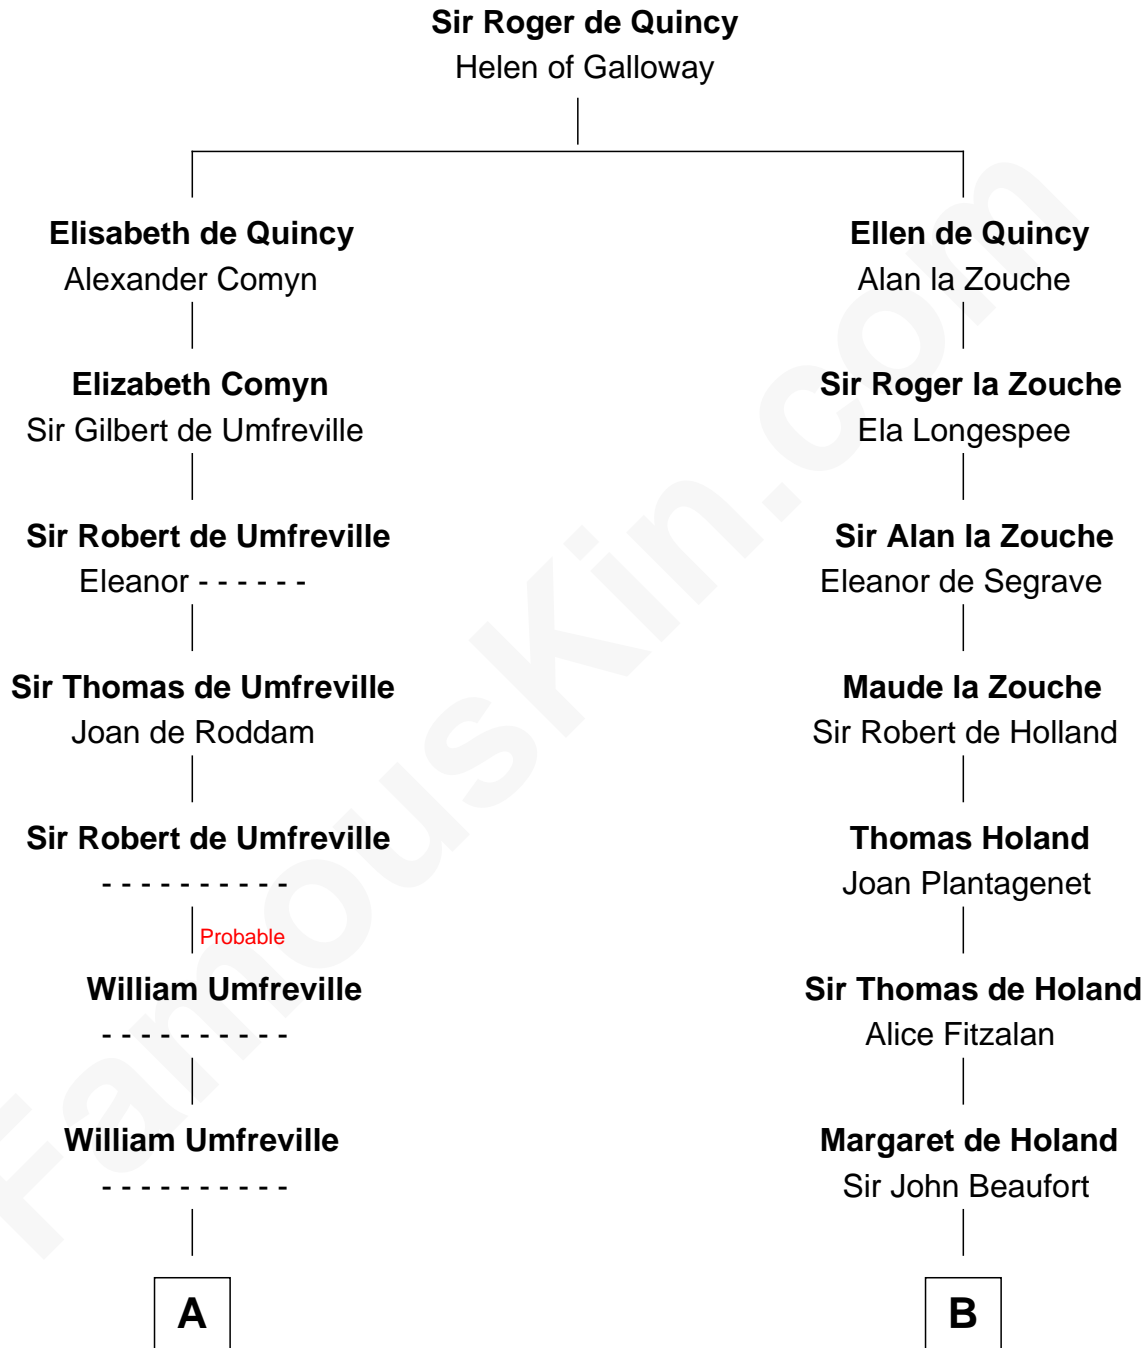

FamousKin.com

Relationship Chart of

Helen (Herron) Taft

First Lady of President William H. Taft

18th cousin 2 times removed of

Alexander Hamilton

1st U.S. Secretary of the Treasury

C

Harriet Anne Collins
John Williamson Herron

Helen (Herron) Taft
First Lady of William H. Taft

D

Rebecca Cunningham
John Hamilton

Alexander Hamilton
Elizabeth Pollock

James A. Hamilton
Rachel Fawcett

Alexander Hamilton
1st U.S. Secretary of the Treasury