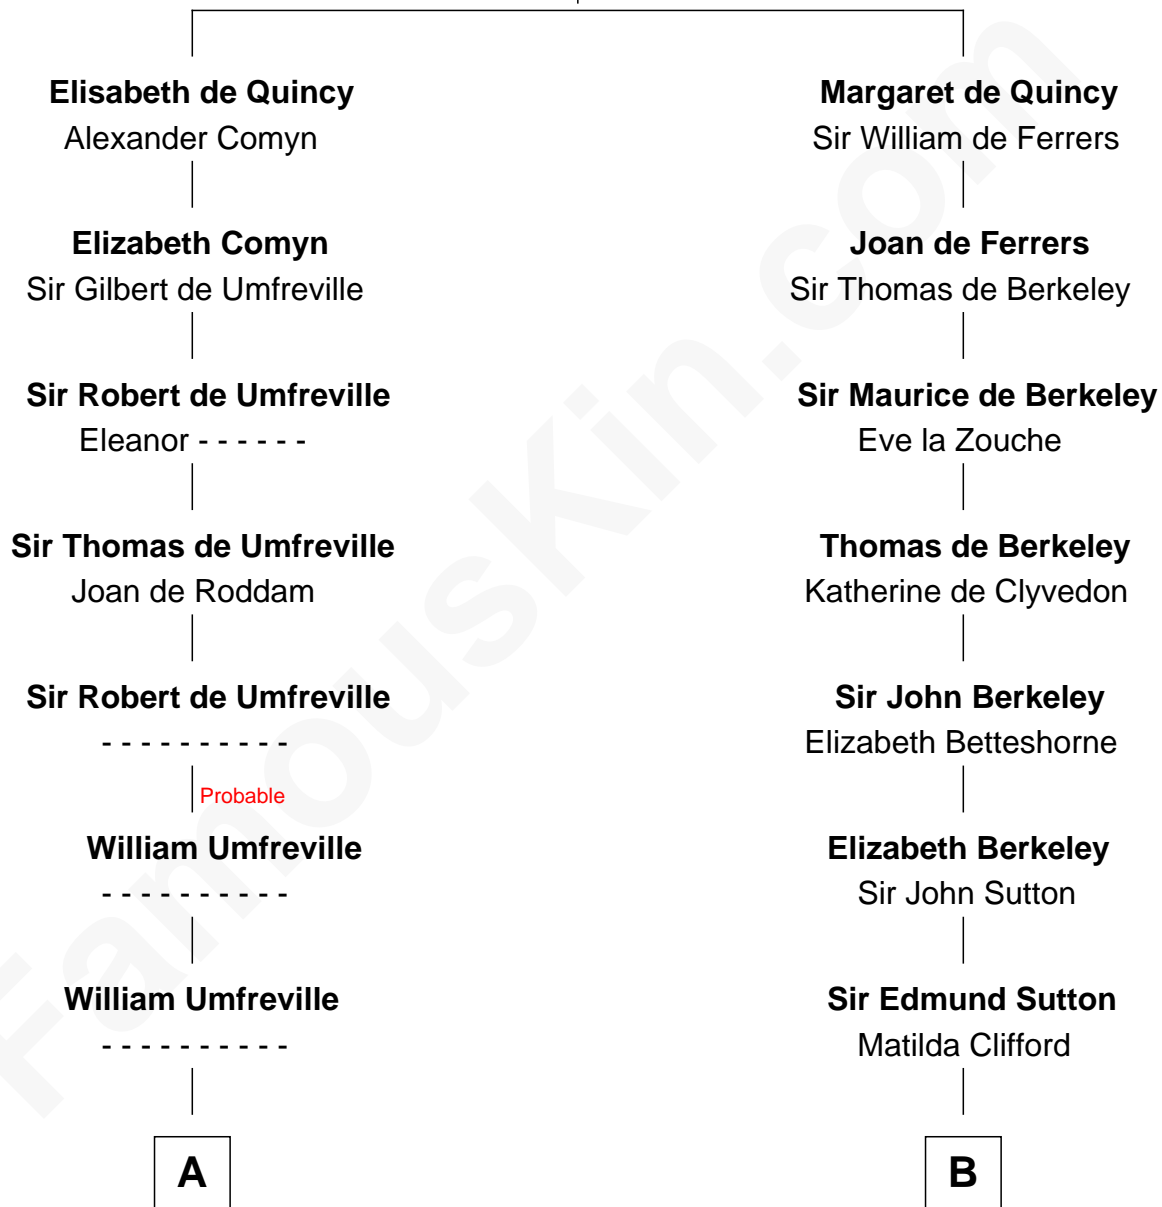

FamousKin.com

Relationship Chart of

Helen (Herron) Taft

First Lady of President William H. Taft

18th cousin 2 times removed of

Princess Diana
Princess of Wales

Sir Roger de Quincy
Helen of Galloway

C

Harriet Anne Collins
John Williamson Herron

Helen (Herron) Taft
First Lady of William H. Taft

D

Charles Robert Spencer
Margaret Baring

Albert Edward John Spencer
Cynthia Elinor Beatrix Hamilton

Edward John Spencer
Frances Ruth Burke Roche

Princess Diana
Princess of Wales

FamousKin.com