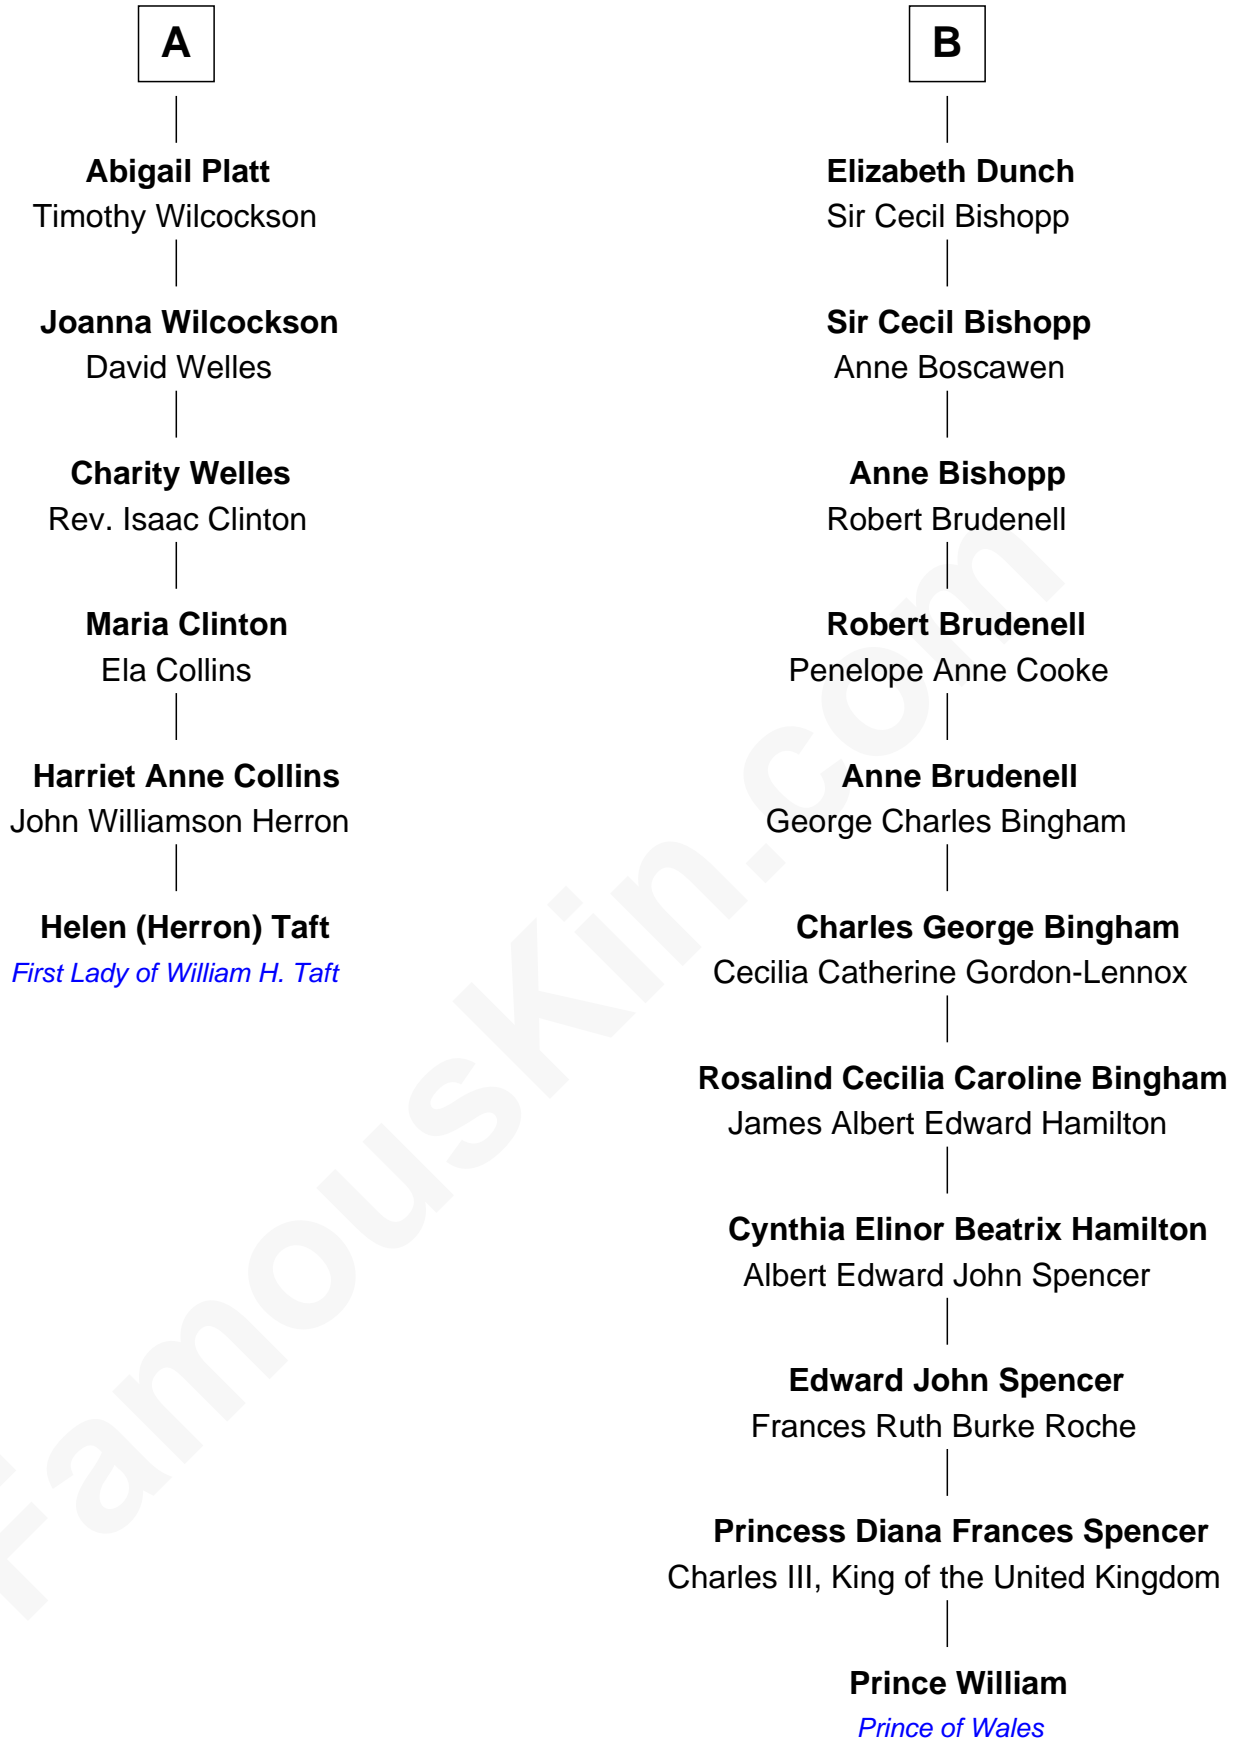

## Relationship Chart of

### Helen (Herron) Taft

First Lady of President William H. Taft

12th cousin 5 times removed of

**Prince William**  
Prince of Wales

William photo by [InSapphoWeTrust](#) (CC BY-SA 2.0)