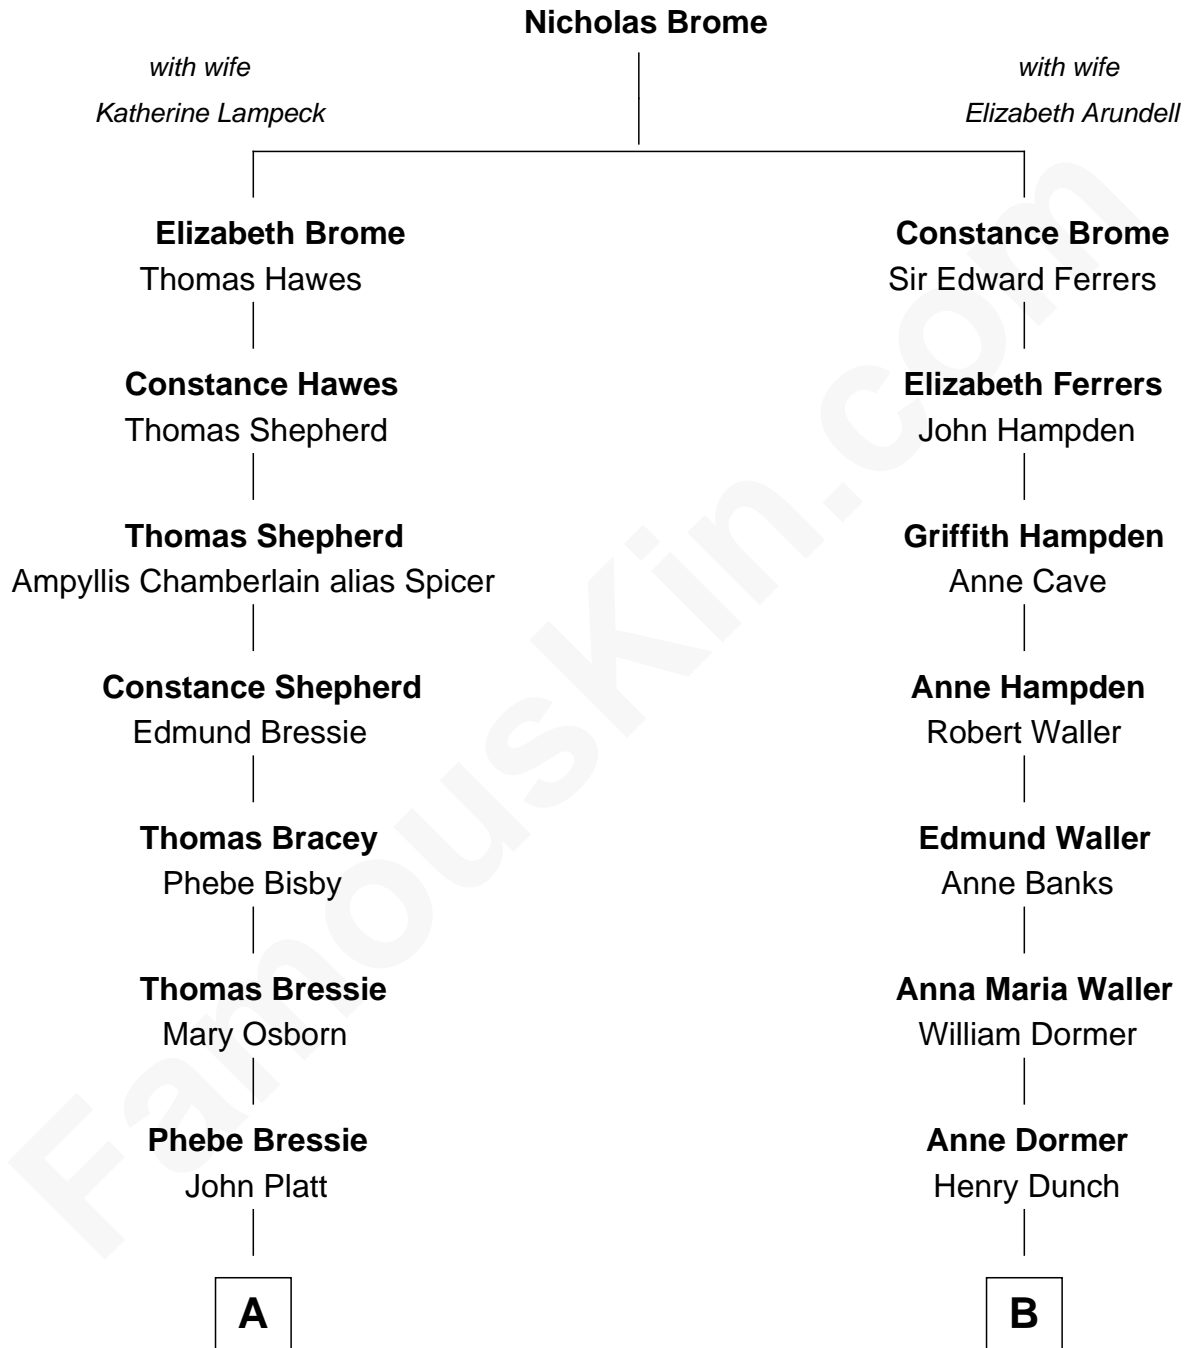

# FamousKin.com

## Relationship Chart of

### Helen (Herron) Taft

First Lady of President William H. Taft

12th cousin 5 times removed of

**Prince William**  
Prince of Wales

William photo by [InSapphoWeTrust](#) (CC BY-SA 2.0)