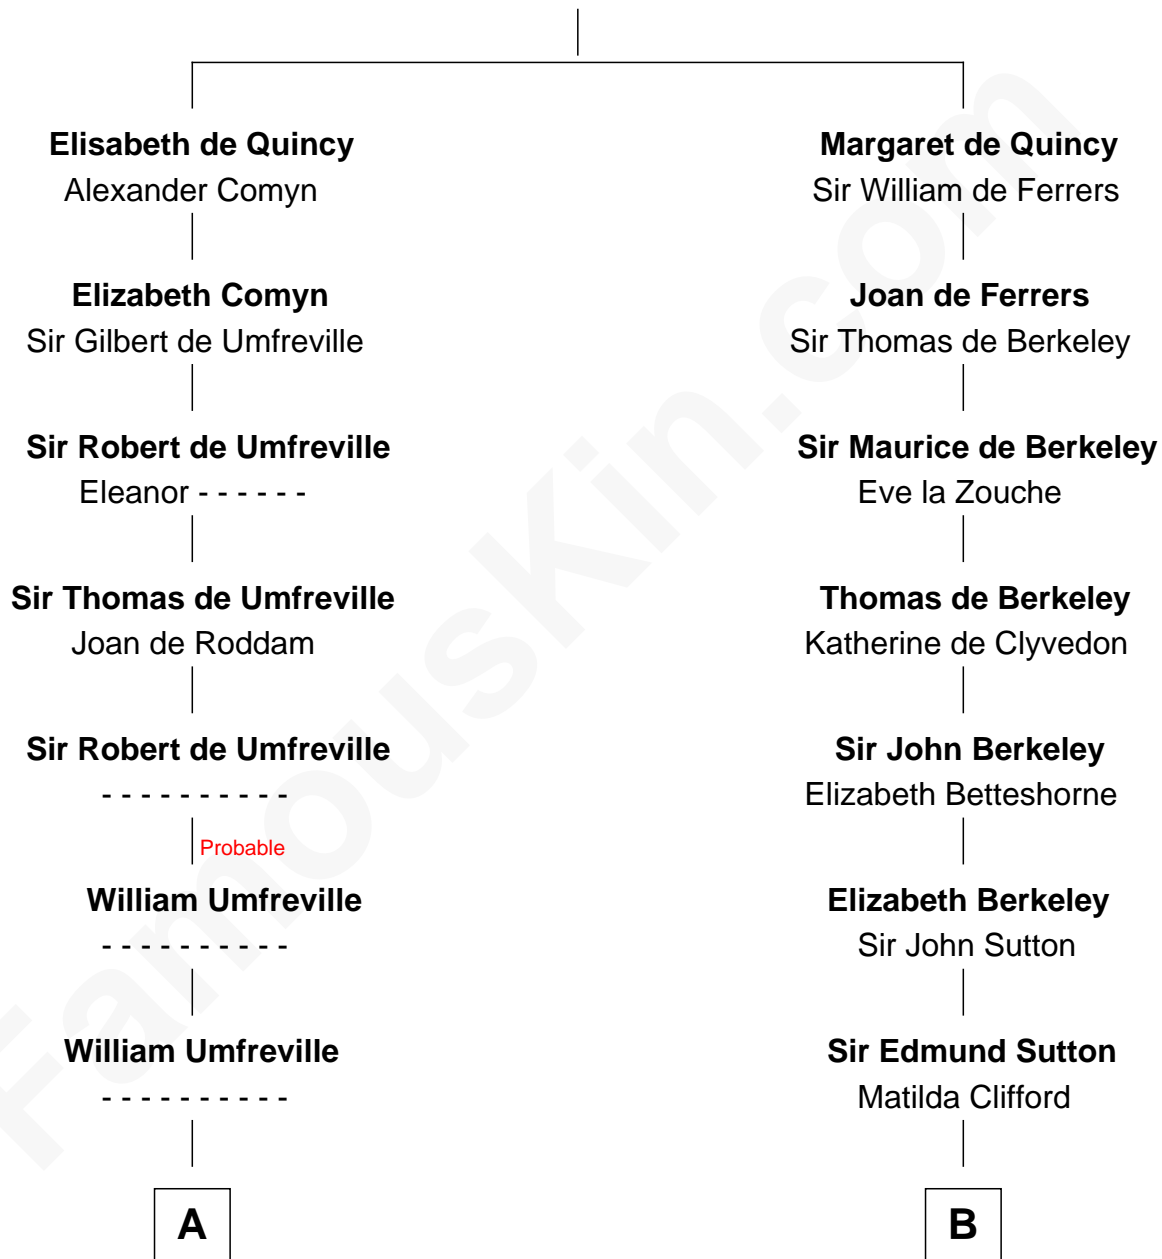

## Relationship Chart of

### Helen (Herron) Taft

First Lady of President William H. Taft

18th cousin 3 times removed of

**Prince William**

Prince of Wales

**Sir Roger de Quincy**

Helen of Galloway

**C**

**Harriet Anne Collins**  
John Williamson Herron

**Helen (Herron) Taft**  
*First Lady of William H. Taft*

**D**

**Charles Robert Spencer**  
Margaret Baring

**Albert Edward John Spencer**  
Cynthia Elinor Beatrix Hamilton

**Edward John Spencer**  
Frances Ruth Burke Roche

**Princess Diana Frances Spencer**  
Charles III, King of the United Kingdom

**Prince William**  
*Prince of Wales*