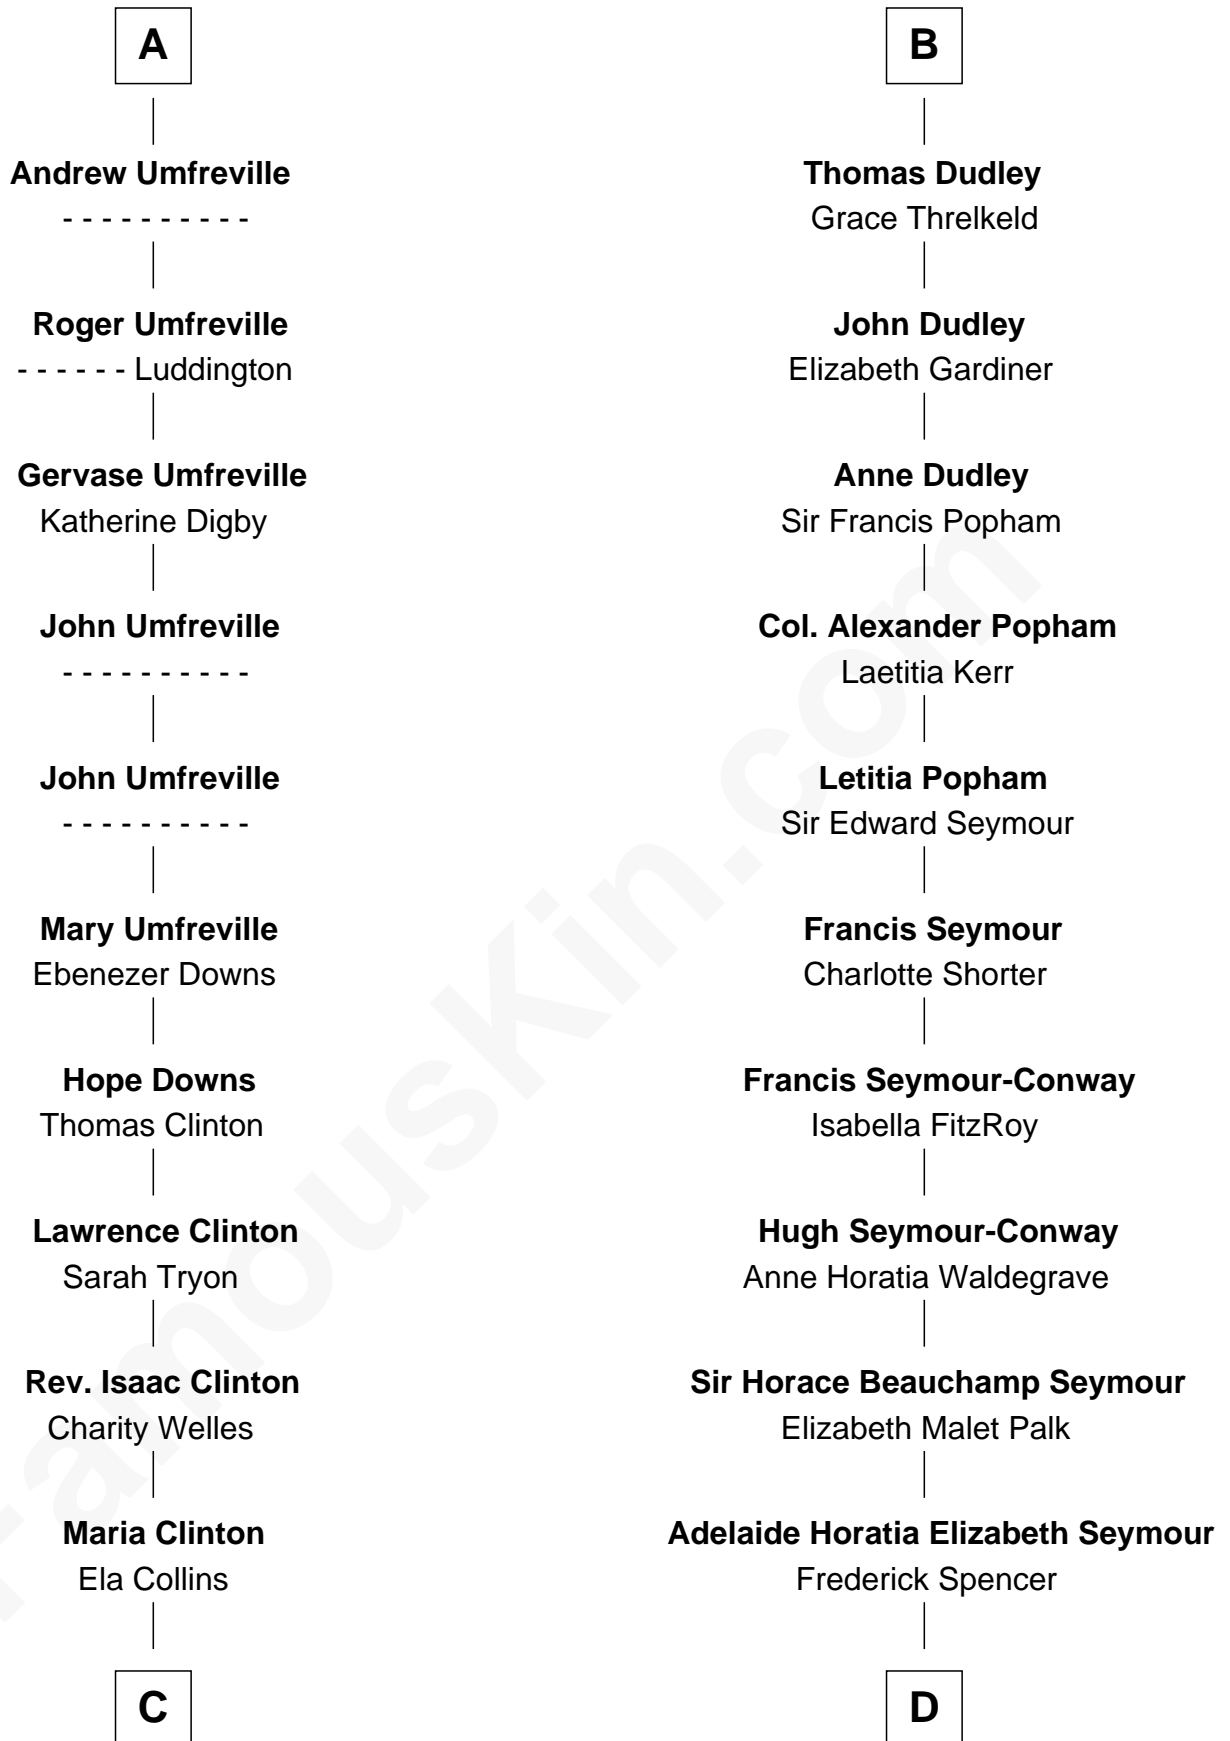

## Relationship Chart of

### Helen (Herron) Taft

First Lady of President William H. Taft

18th cousin 3 times removed of

**Prince William**

Prince of Wales

**Sir Roger de Quincy**

Helen of Galloway

**C**

**Harriet Anne Collins**  
John Williamson Herron

**Helen (Herron) Taft**  
*First Lady of William H. Taft*

**D**

**Charles Robert Spencer**  
Margaret Baring

**Albert Edward John Spencer**  
Cynthia Elinor Beatrix Hamilton

**Edward John Spencer**  
Frances Ruth Burke Roche

**Princess Diana Frances Spencer**  
Charles III, King of the United Kingdom

**Prince William**  
*Prince of Wales*