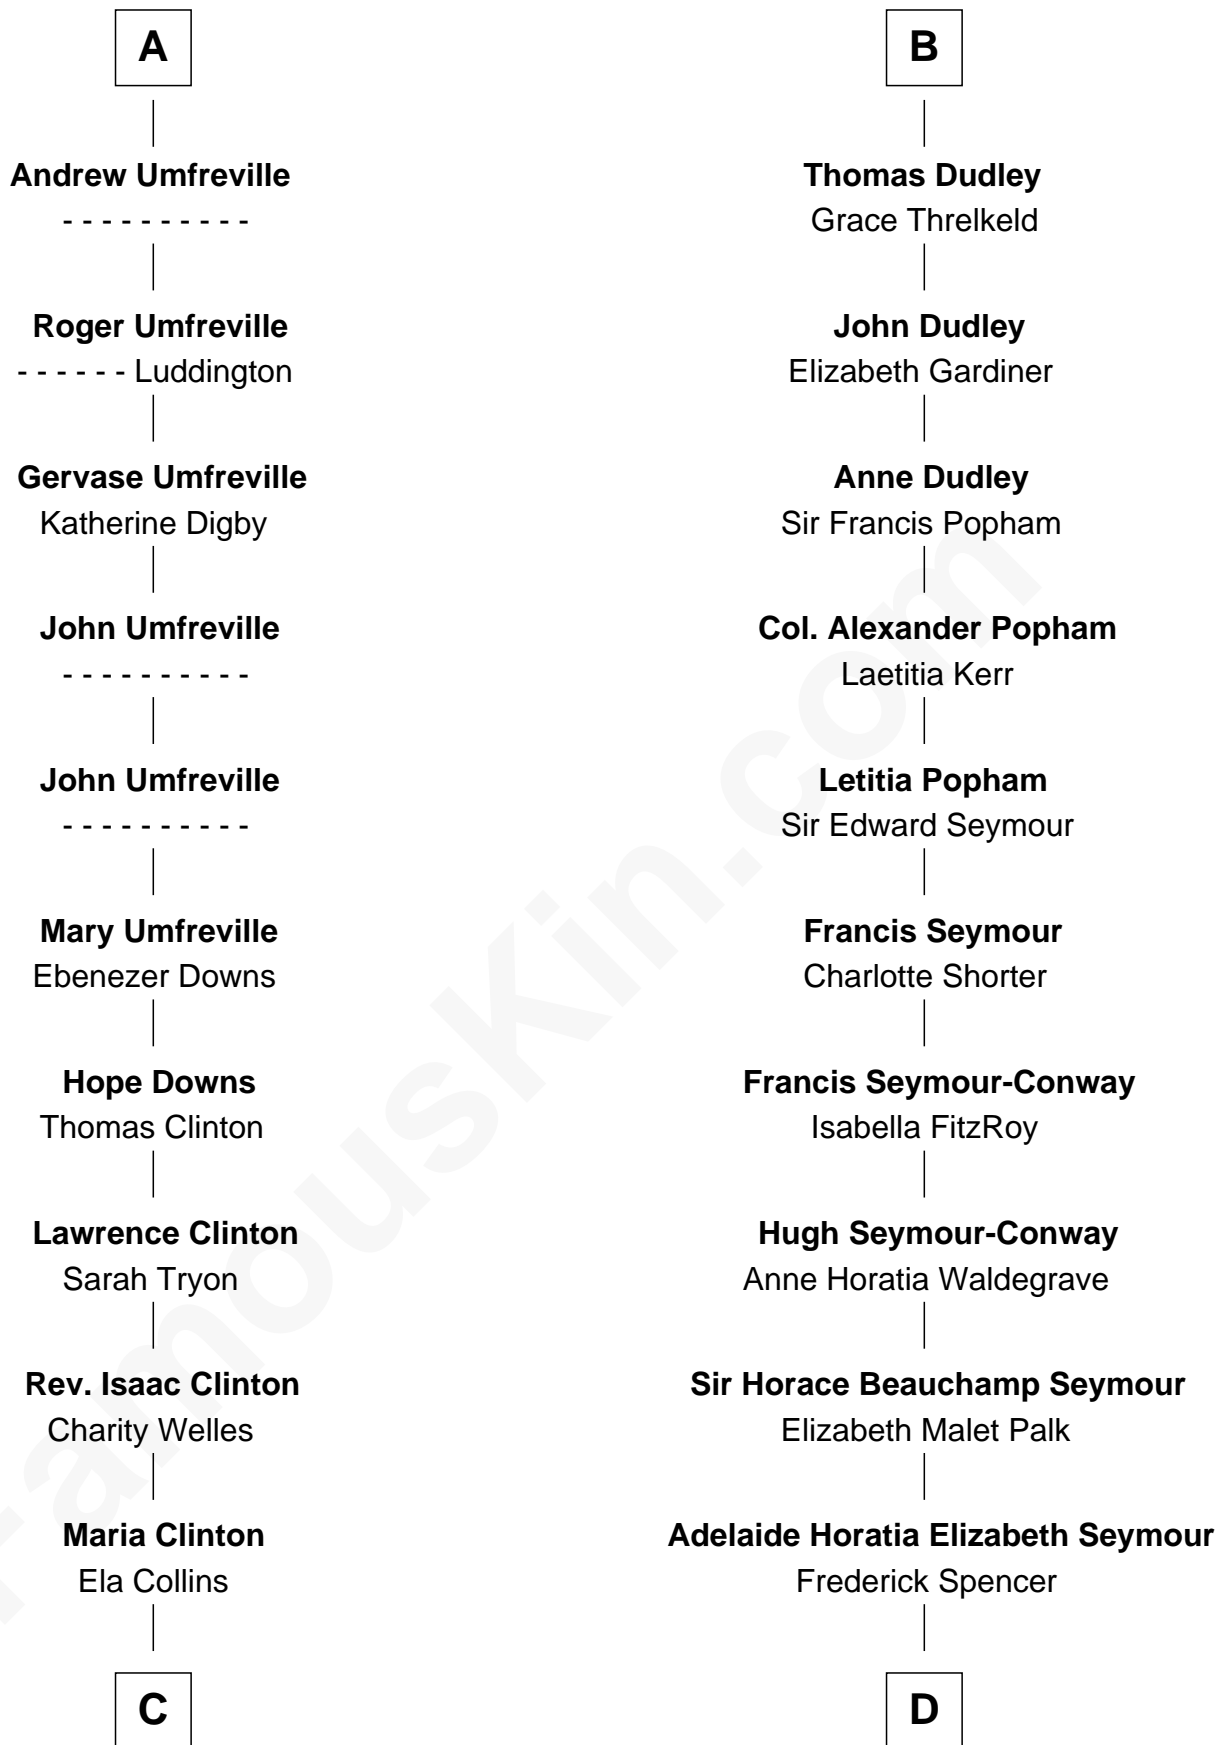

FamousKin.com

Relationship Chart of

Helen (Herron) Taft

First Lady of President William H. Taft

18th cousin 3 times removed of

Prince Harry
Duke of Sussex

Sir Roger de Quincy
Helen of Galloway

Elisabeth de Quincy
Alexander Comyn

Margaret de Quincy
Sir William de Ferrers

Elizabeth Comyn
Sir Gilbert de Umfreville

Joan de Ferrers
Sir Thomas de Berkeley

Sir Robert de Umfreville
Eleanor - - - - -

Sir Maurice de Berkeley
Eve la Zouche

Sir Thomas de Umfreville
Joan de Roddam

Thomas de Berkeley
Katherine de Clyvedon

Sir Robert de Umfreville
- - - - -

Sir John Berkeley
Elizabeth Betteshorne

William Umfreville
- - - - -

Elizabeth Berkeley
Sir John Sutton

William Umfreville
- - - - -

Sir Edmund Sutton
Matilda Clifford

A

B

C

Harriet Anne Collins
John Williamson Herron

Helen (Herron) Taft
First Lady of William H. Taft

D

Charles Robert Spencer
Margaret Baring