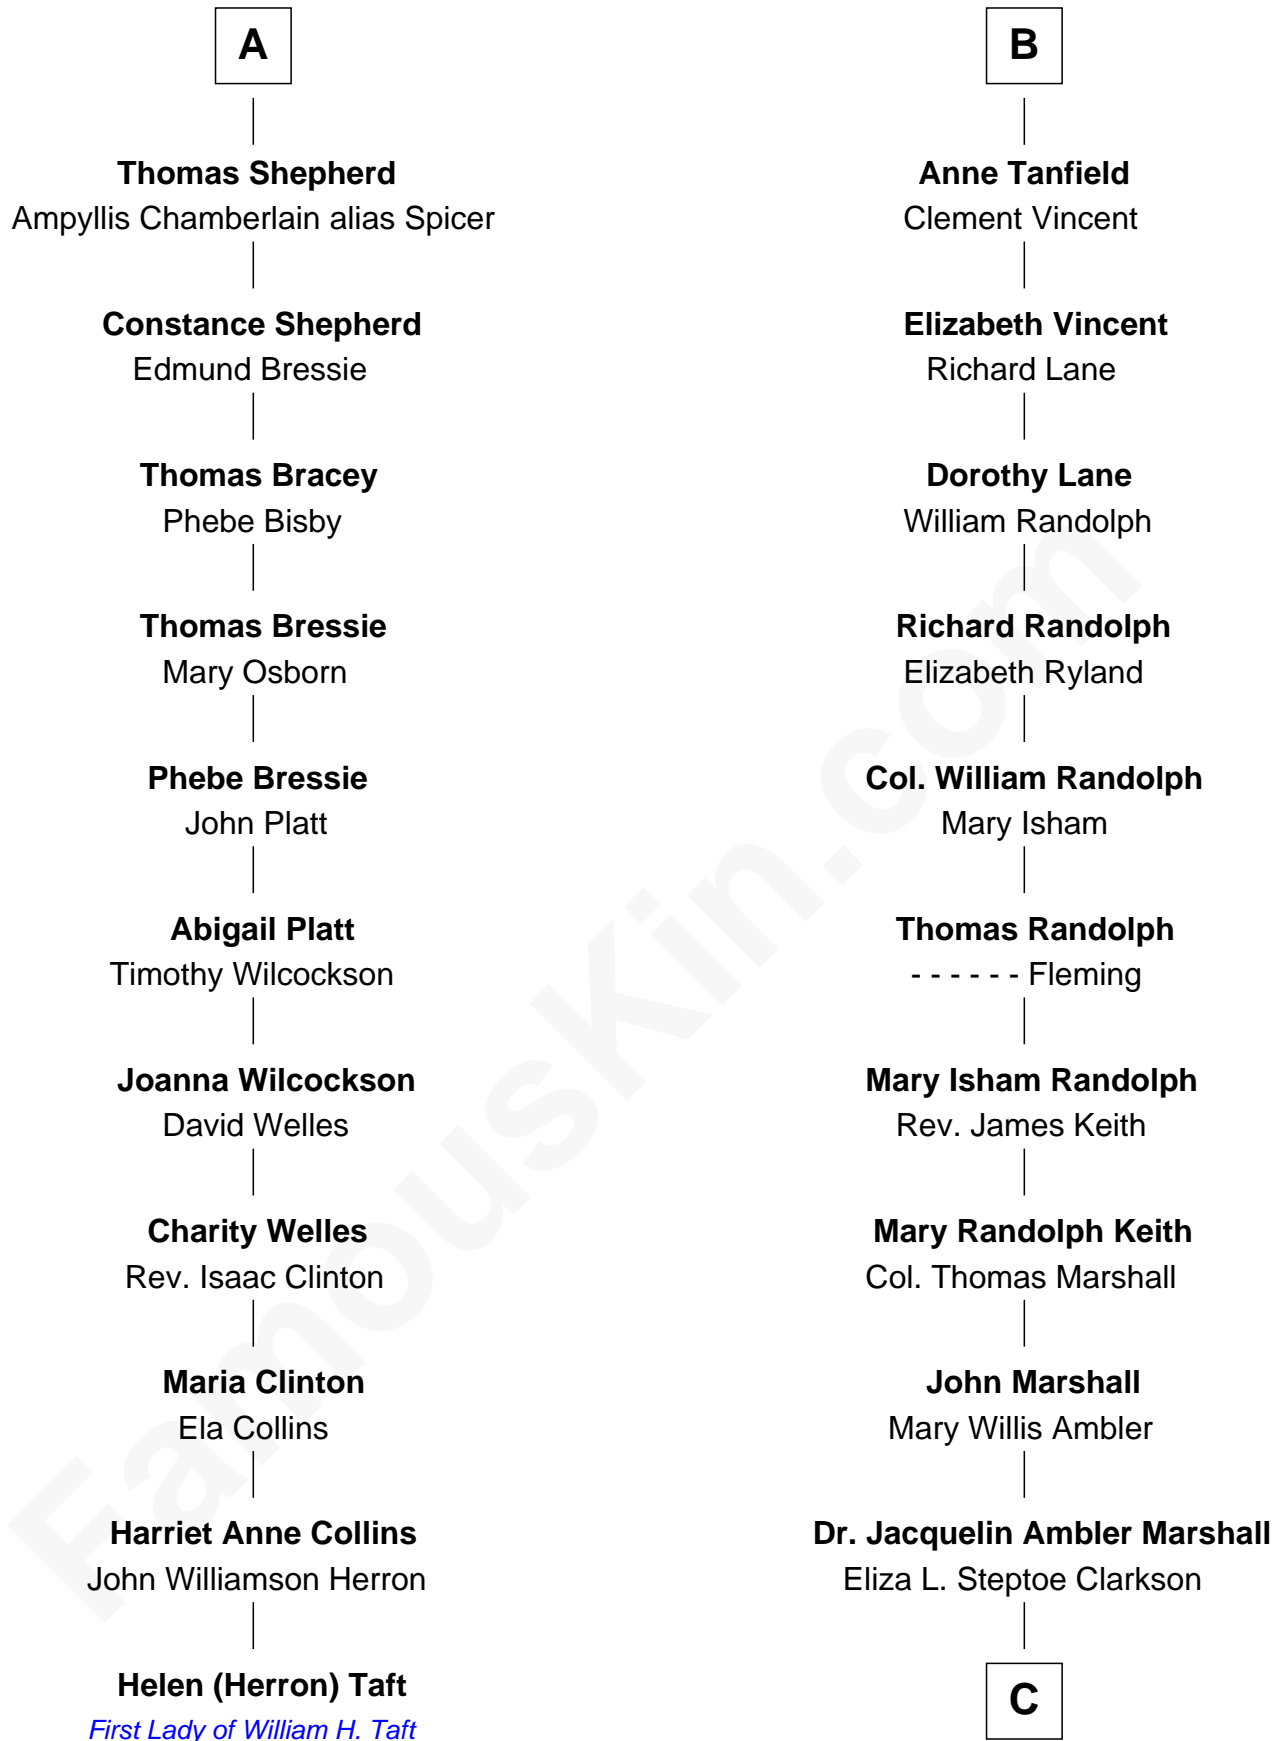

**FamousKin.com**  
**Relationship Chart of**  
**Helen (Herron) Taft**

*First Lady of President William H. Taft*

17th cousin 4 times removed of

**Mary Chapin Carpenter**  
*Singer and Songwriter*

**Sir John Howard**  
 Alice de Bois

**Joan Howard**  
 Sir Peter de Brewes

**Beatrice Brewes**  
 Sir Hugh Shirley

**Sir Ralph Shirley**  
 Joan Basset

**Beatrice Shirley**  
 John Brome

**Nicholas Brome**  
 Katherine Lampeck

**Elizabeth Brome**  
 Thomas Hawes

**Constance Hawes**  
 Thomas Shepherd

**A**

**Sir Robert Howard**  
 Margaret de Scales

**Sir John Howard**  
 Alice Tendring

**Sir Robert Howard**  
 Margaret Mowbray

**Katherine Howard**  
 Sir Edward Neville

**Catherine Neville**  
 Robert Tanfield

**William Tanfield**  
 Elizabeth Stavelly

**Frances Tanfield**  
 Bridget Cave

**B**

**C**

**Eliza Marshall**

Harrison Robertson

**Harrison Robertson**