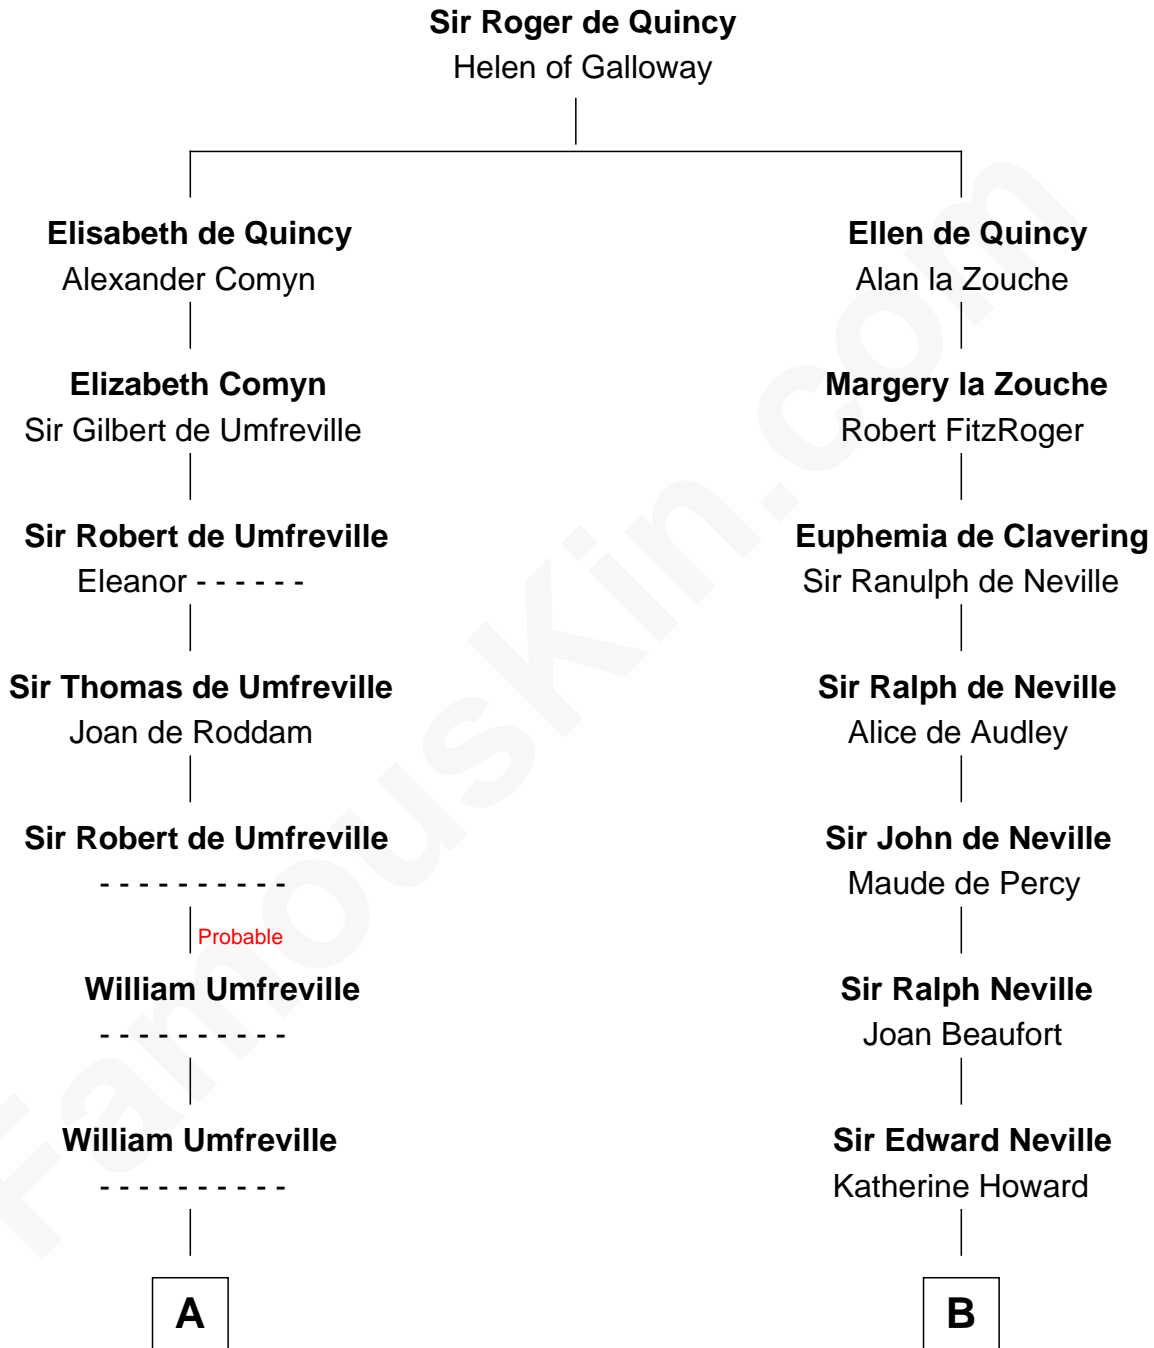

FamousKin.com

Relationship Chart of

Helen (Herron) Taft

First Lady of President William H. Taft

18th cousin of

John Marshall

4th Chief Justice of the U.S. Supreme Court

C

Harriet Anne Collins
John Williamson Herron

Helen (Herron) Taft
First Lady of William H. Taft

D

Mary Randolph Keith
Col. Thomas Marshall

John Marshall
U.S. Supreme Court Chief Justice

FamousKin.com