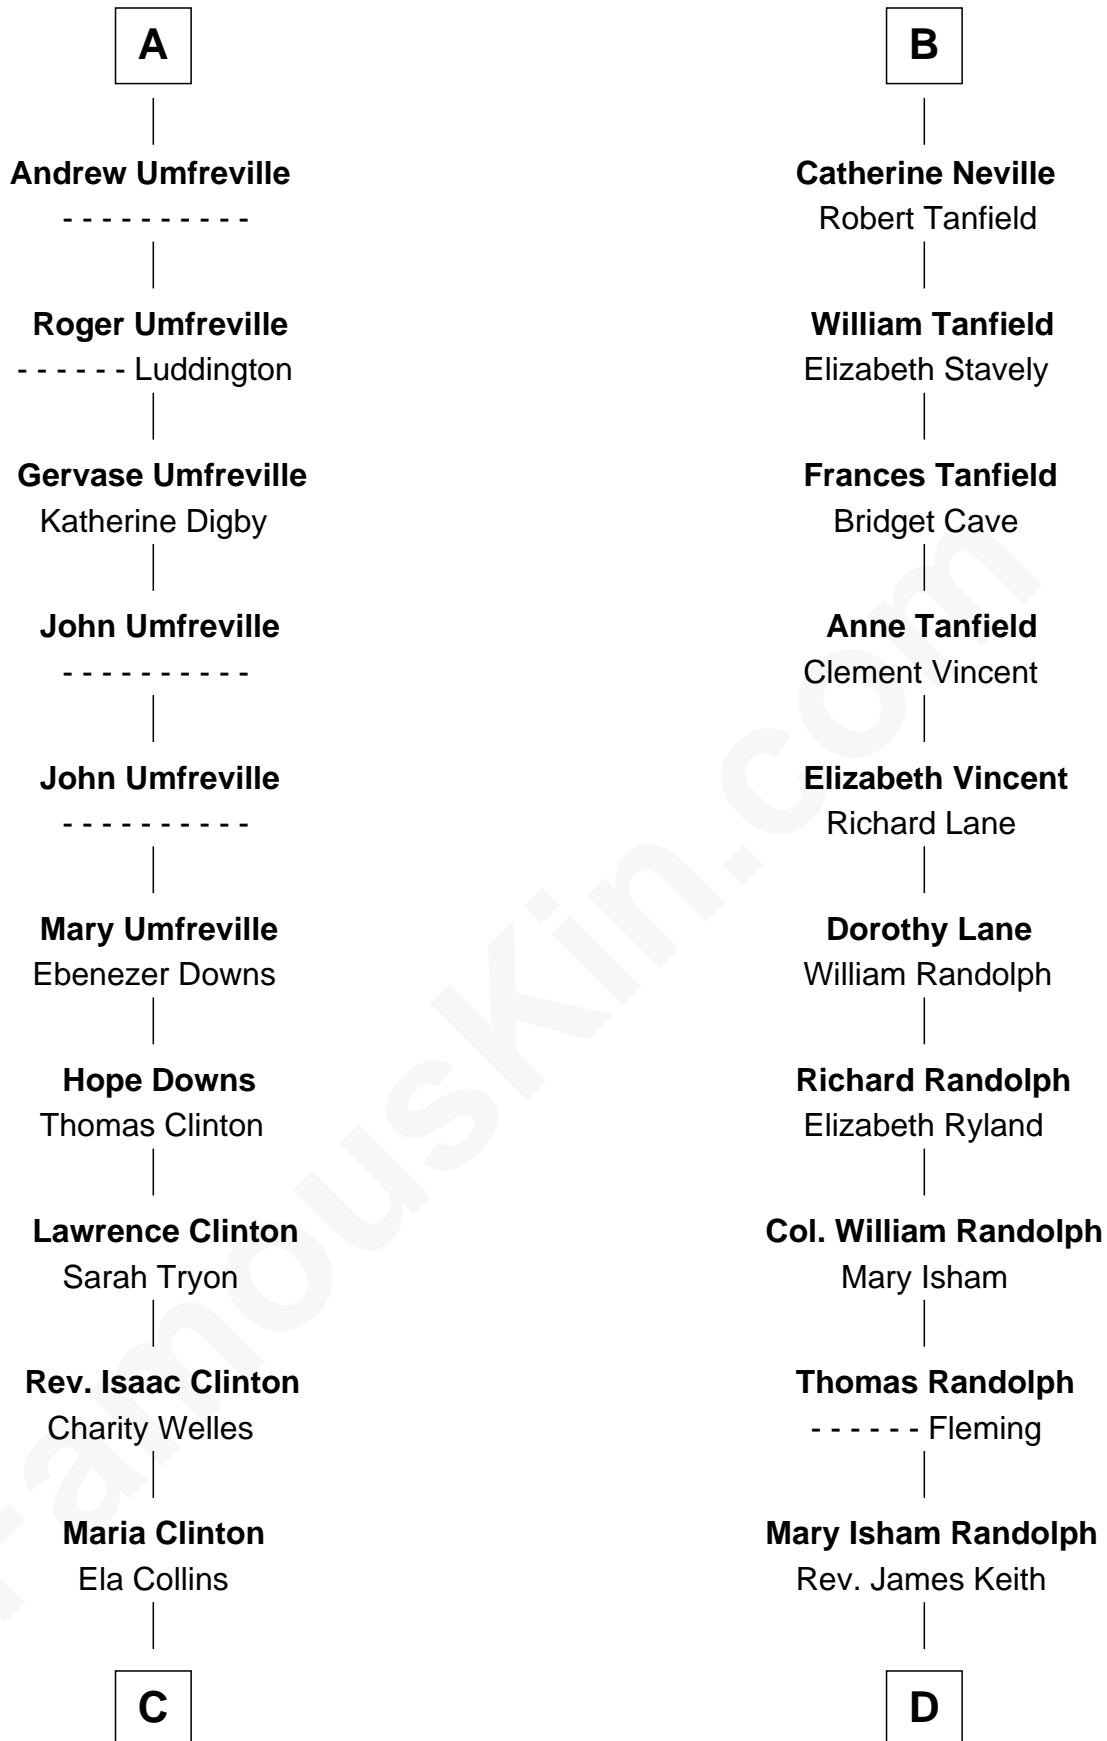

FamousKin.com

Relationship Chart of

Helen (Herron) Taft

First Lady of President William H. Taft

18th cousin of

John Marshall

4th Chief Justice of the U.S. Supreme Court

C

Harriet Anne Collins
John Williamson Herron

Helen (Herron) Taft
First Lady of William H. Taft

D

Mary Randolph Keith
Col. Thomas Marshall

John Marshall
U.S. Supreme Court Chief Justice

FamousKin.com