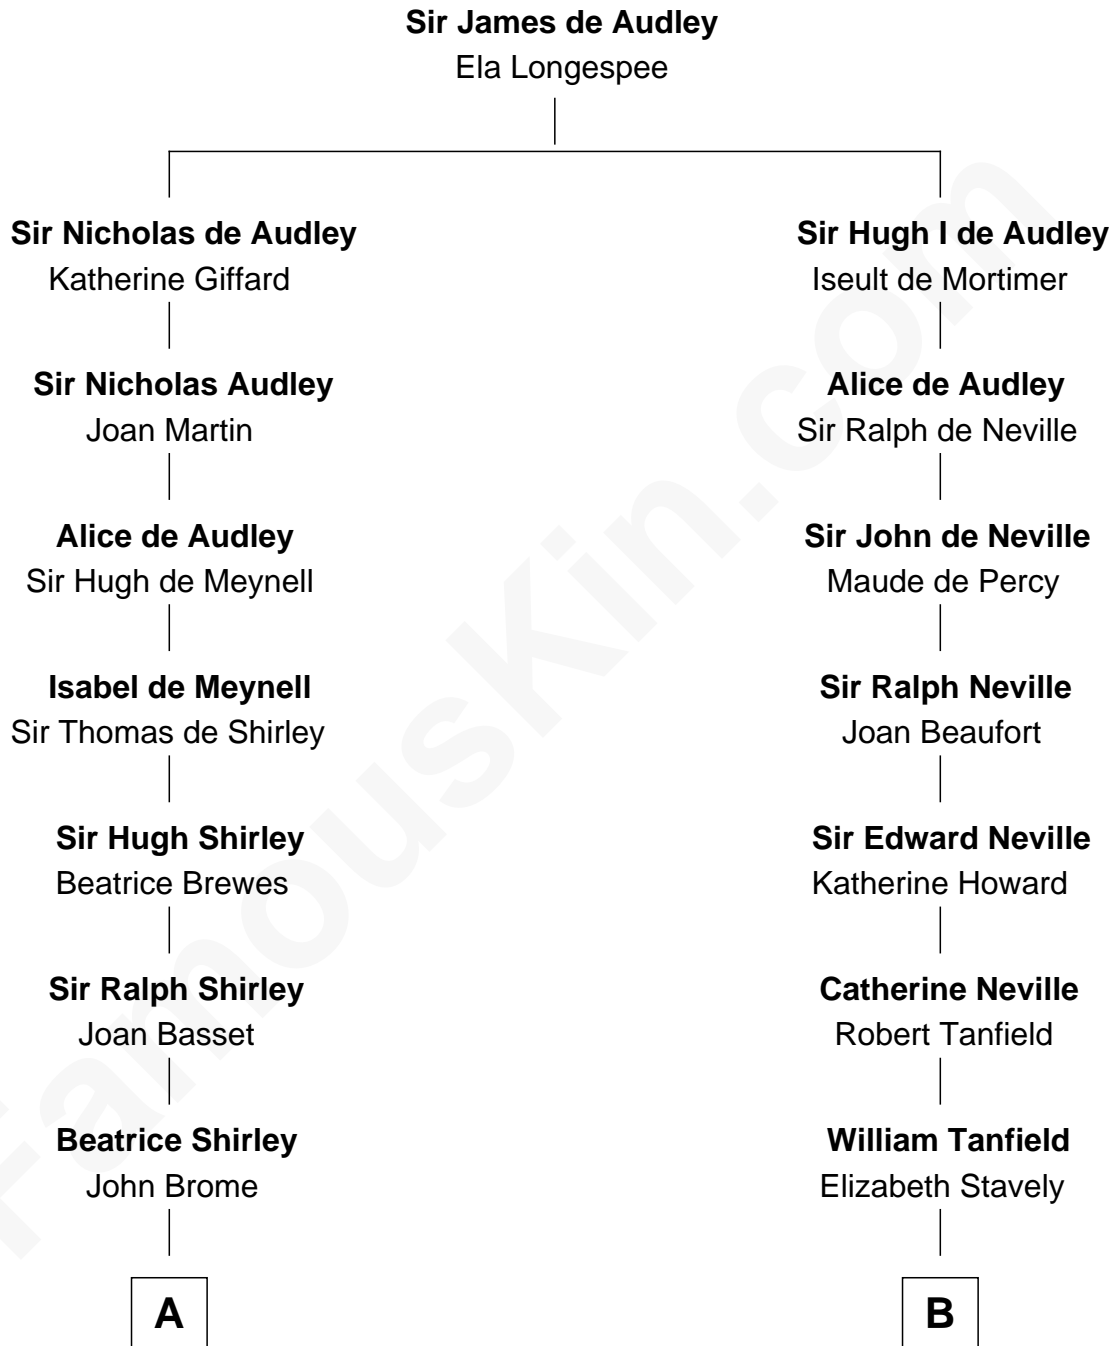

FamousKin.com

Relationship Chart of

Helen (Herron) Taft

First Lady of President William H. Taft

16th cousin 4 times removed of

John Marshall

4th Chief Justice of the U.S. Supreme Court

C

Charity Welles
Rev. Isaac Clinton

Maria Clinton
Ela Collins

Harriet Anne Collins
John Williamson Herron

Helen (Herron) Taft
First Lady of William H. Taft

FamousKin.com