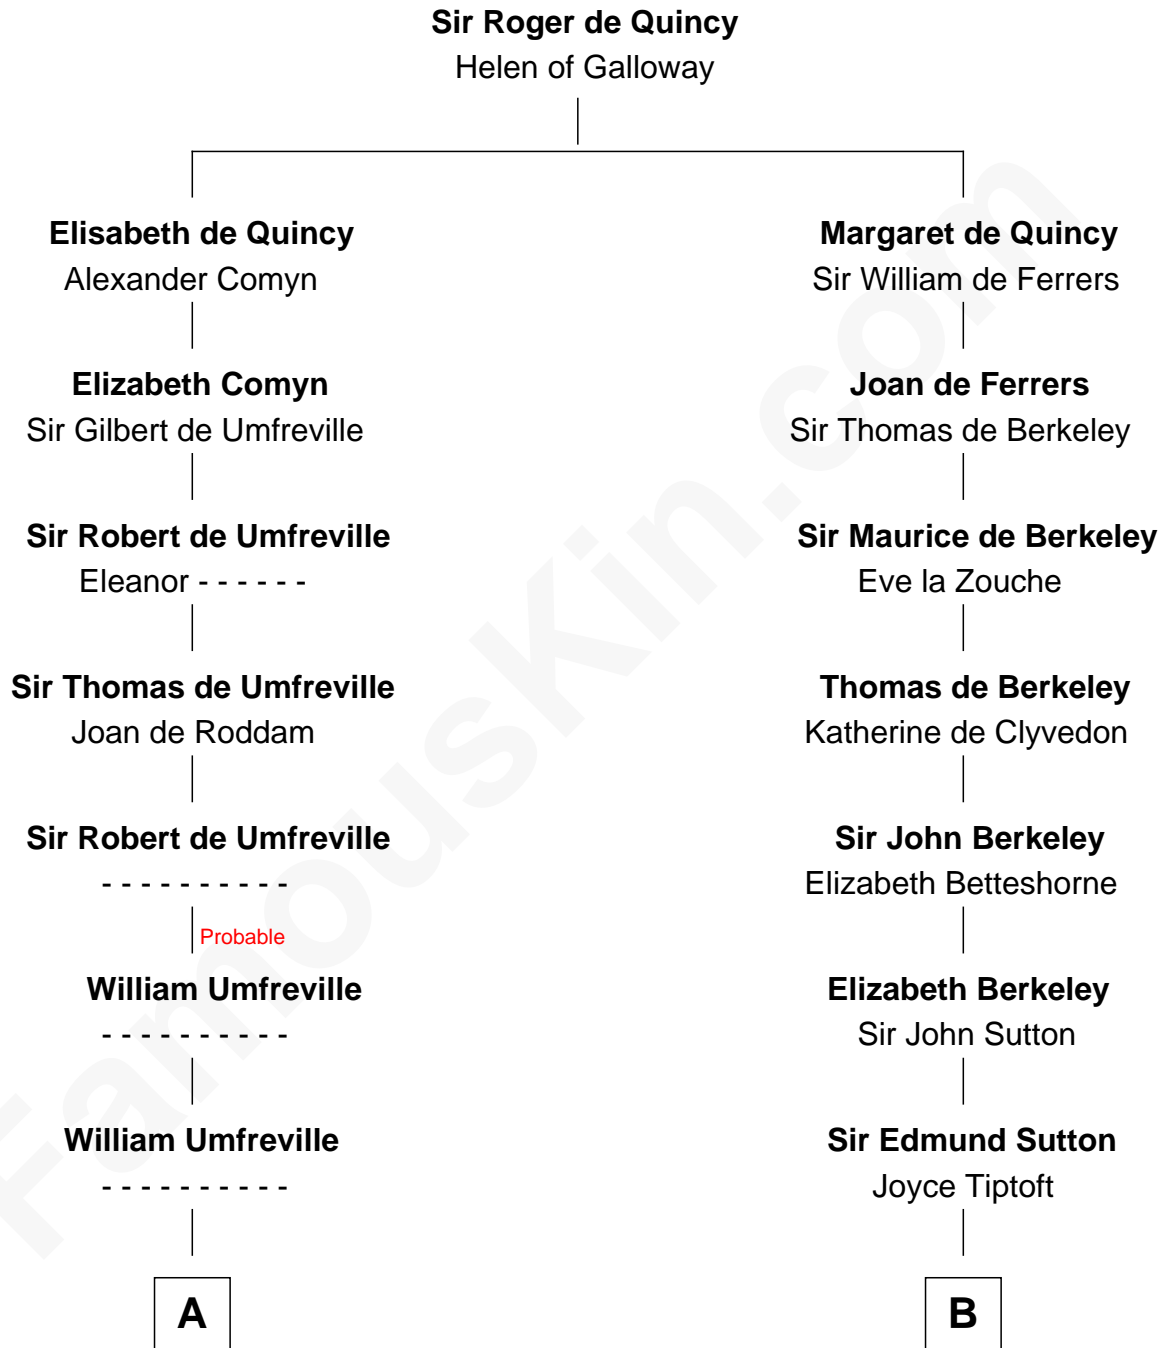

FamousKin.com

Relationship Chart of

Helen (Herron) Taft

First Lady of President William H. Taft

18th cousin of

Oliver Wendell Holmes, Sr.

American "Fireside" Poet

C

Harriet Anne Collins
John Williamson Herron

Helen (Herron) Taft
First Lady of William H. Taft

D

Sarah Wendell
Rev. Abiel Holmes

Oliver Wendell Holmes, Sr.
American "Fireside" Poet

FamousKin.com