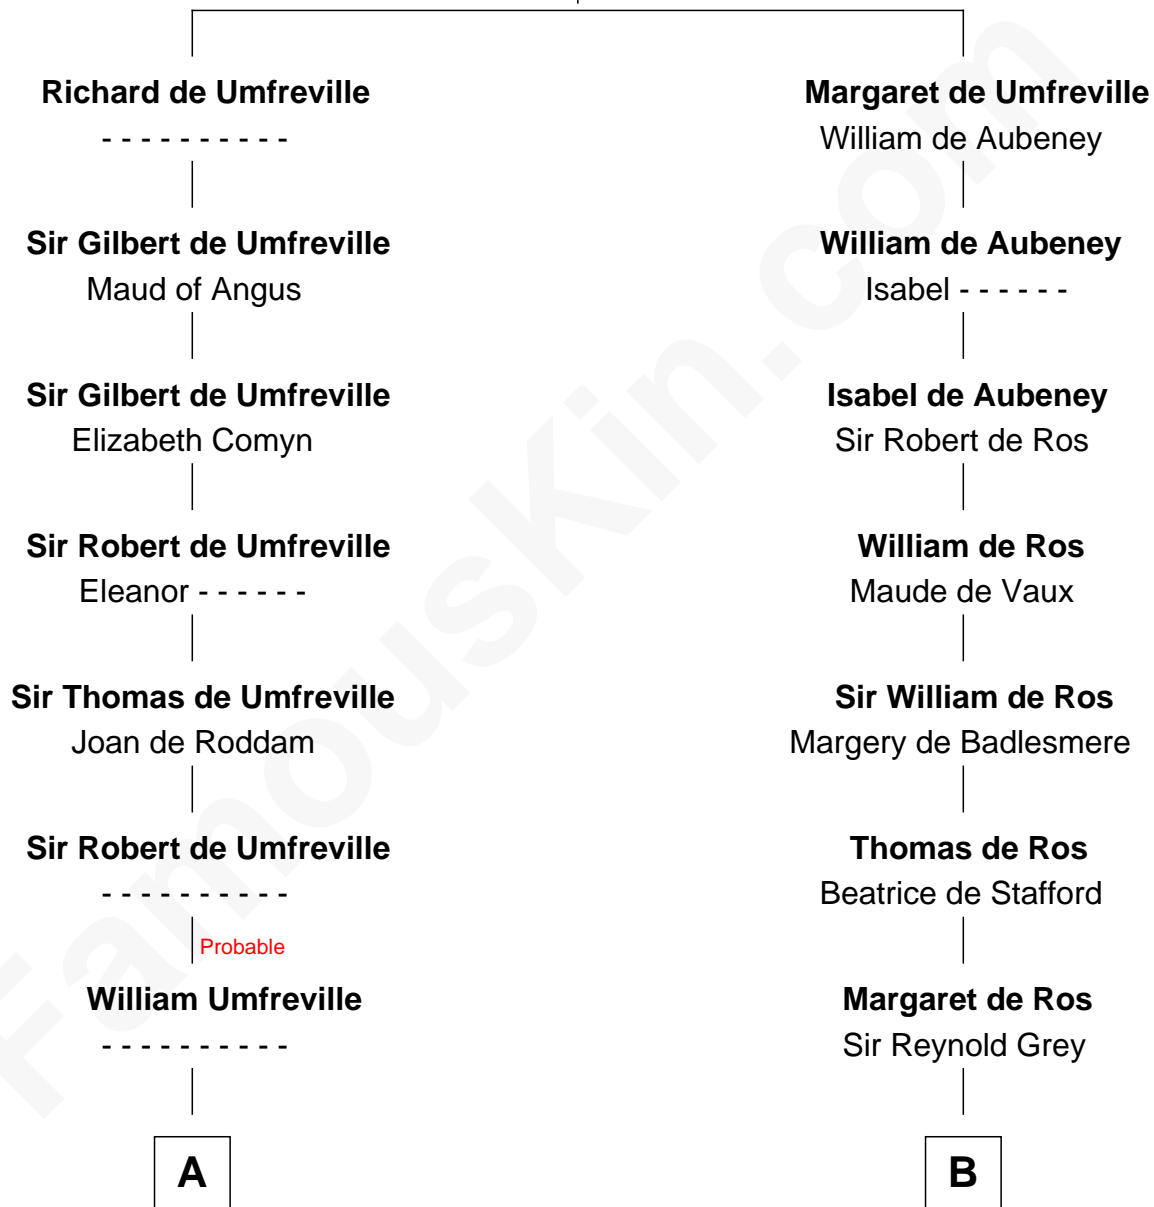

## Relationship Chart of Helen (Herron) Taft

First Lady of President William H. Taft

19th cousin 2 times removed of

**Oliver Wendell Holmes, Sr.**

American "Fireside" Poet

**Sir Odinel de Umfreville**

Alice de Lucy

**C**

**Maria Clinton**

Ela Collins

**Harriet Anne Collins**

John Williamson Herron

**Helen (Herron) Taft**

*First Lady of William H. Taft*

**D**

**Mercy Bradstreet**

Dr. James Oliver

**Sarah Oliver**

Jacob Wendell

**Oliver Wendell**

Mary Jackson

**Sarah Wendell**

Rev. Abiel Holmes