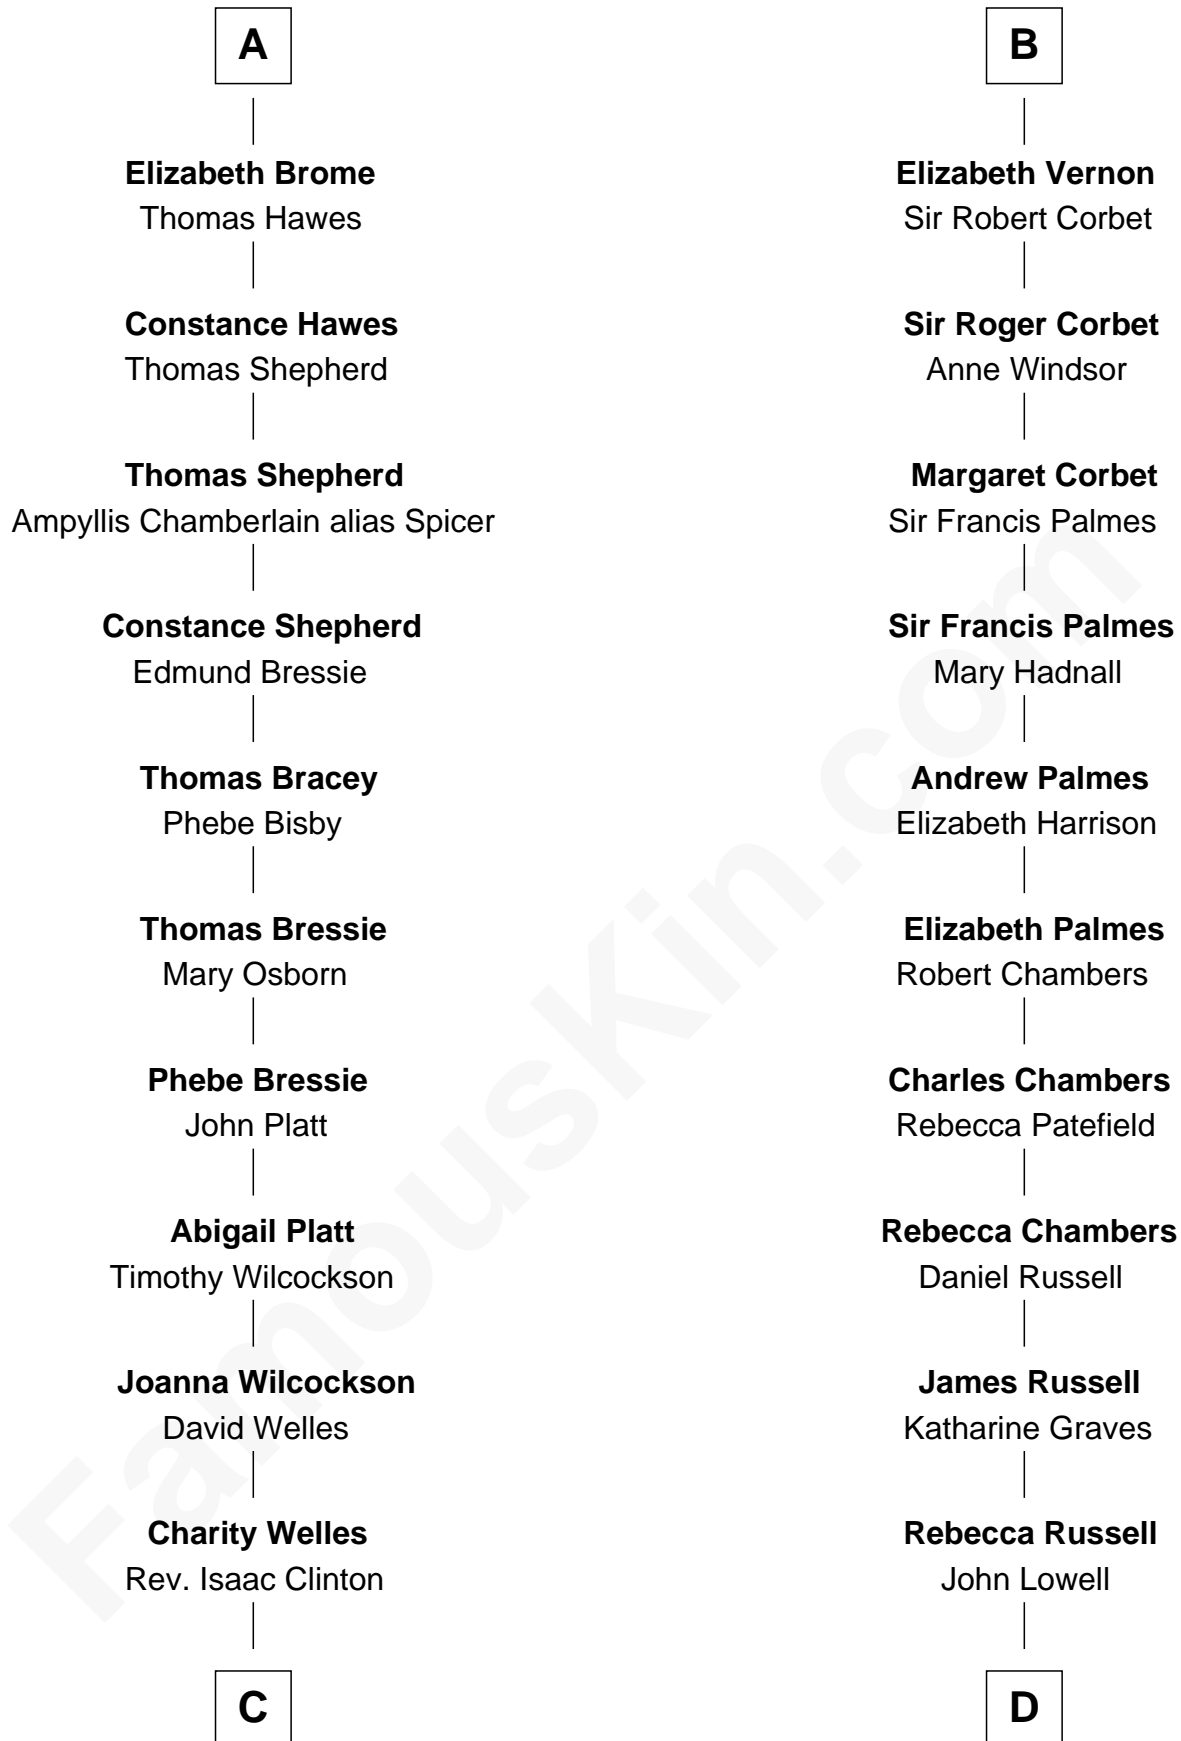

FamousKin.com

Relationship Chart of

Helen (Herron) Taft

First Lady of President William H. Taft

18th cousin 1 time removed of

James Russell Lowell

American "Fireside" Poet

Sir Robert de Ros

Isabel de Aubeney

C

Maria Clinton

Ela Collins

Harriet Anne Collins

John Williamson Herron

Helen (Herron) Taft

First Lady of William H. Taft