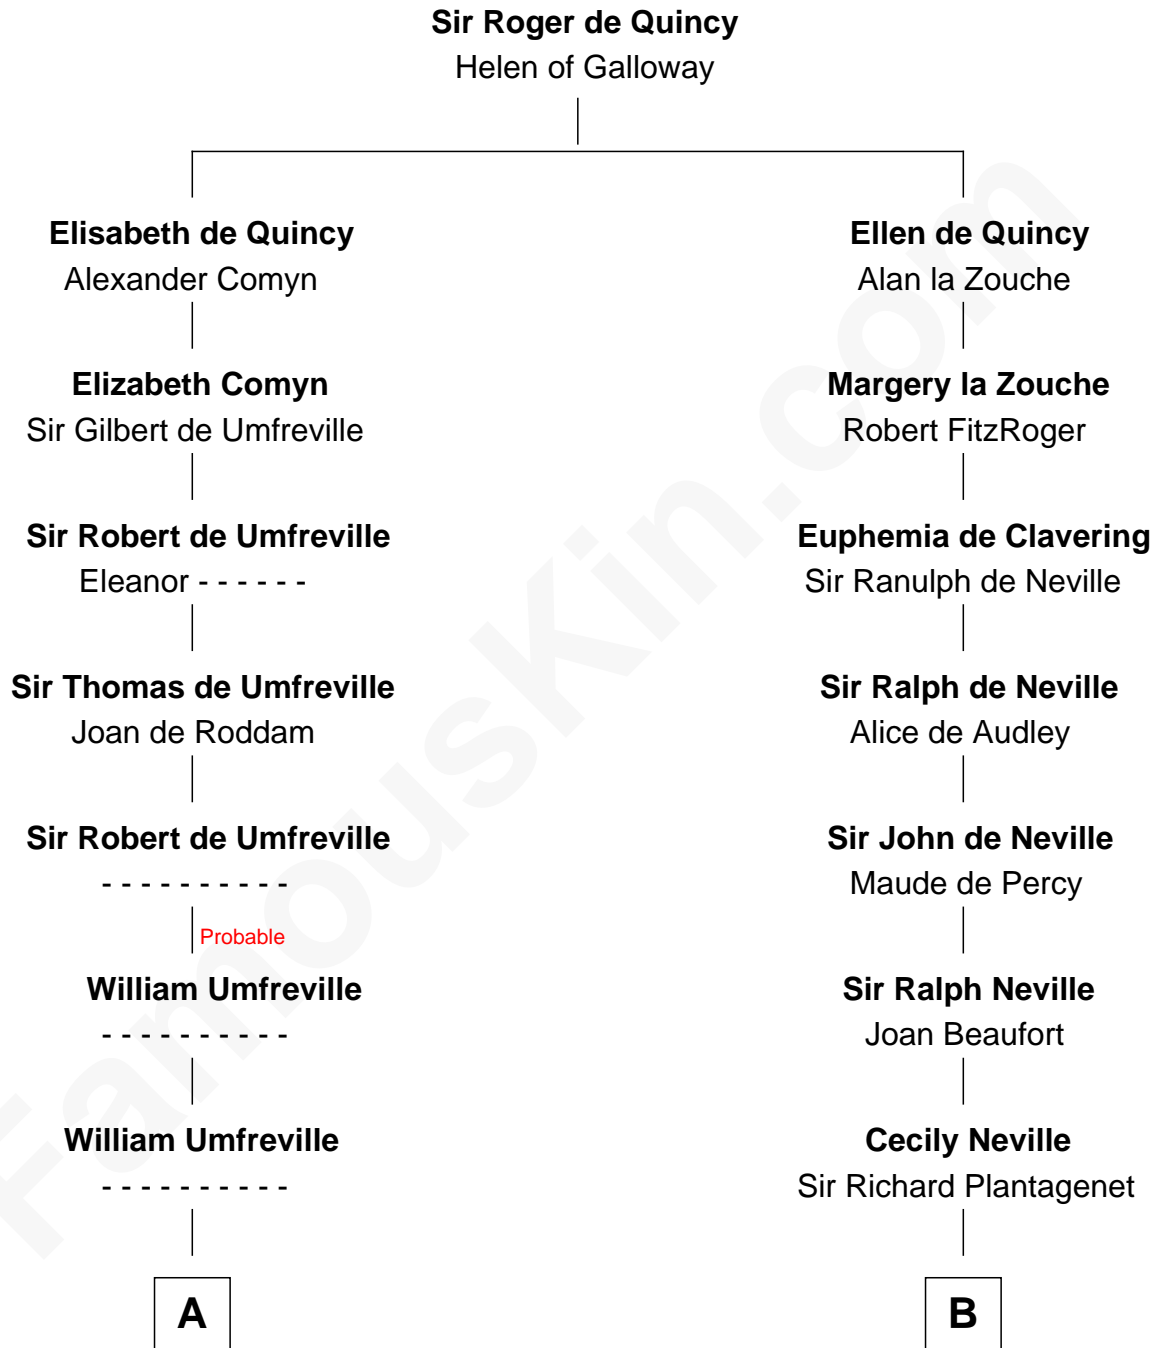

FamousKin.com

Relationship Chart of

Helen (Herron) Taft

First Lady of President William H. Taft

18th cousin 3 times removed of

James Russell Lowell

American "Fireside" Poet

C

Harriet Anne Collins
John Williamson Herron

Helen (Herron) Taft
First Lady of William H. Taft

D

William Traill
Isabel Fea

Robert Traill
Mary Whipple

Mary Whipple Traill
Keith Spence

Harriet Brackett Spence
Rev. Charles Lowell