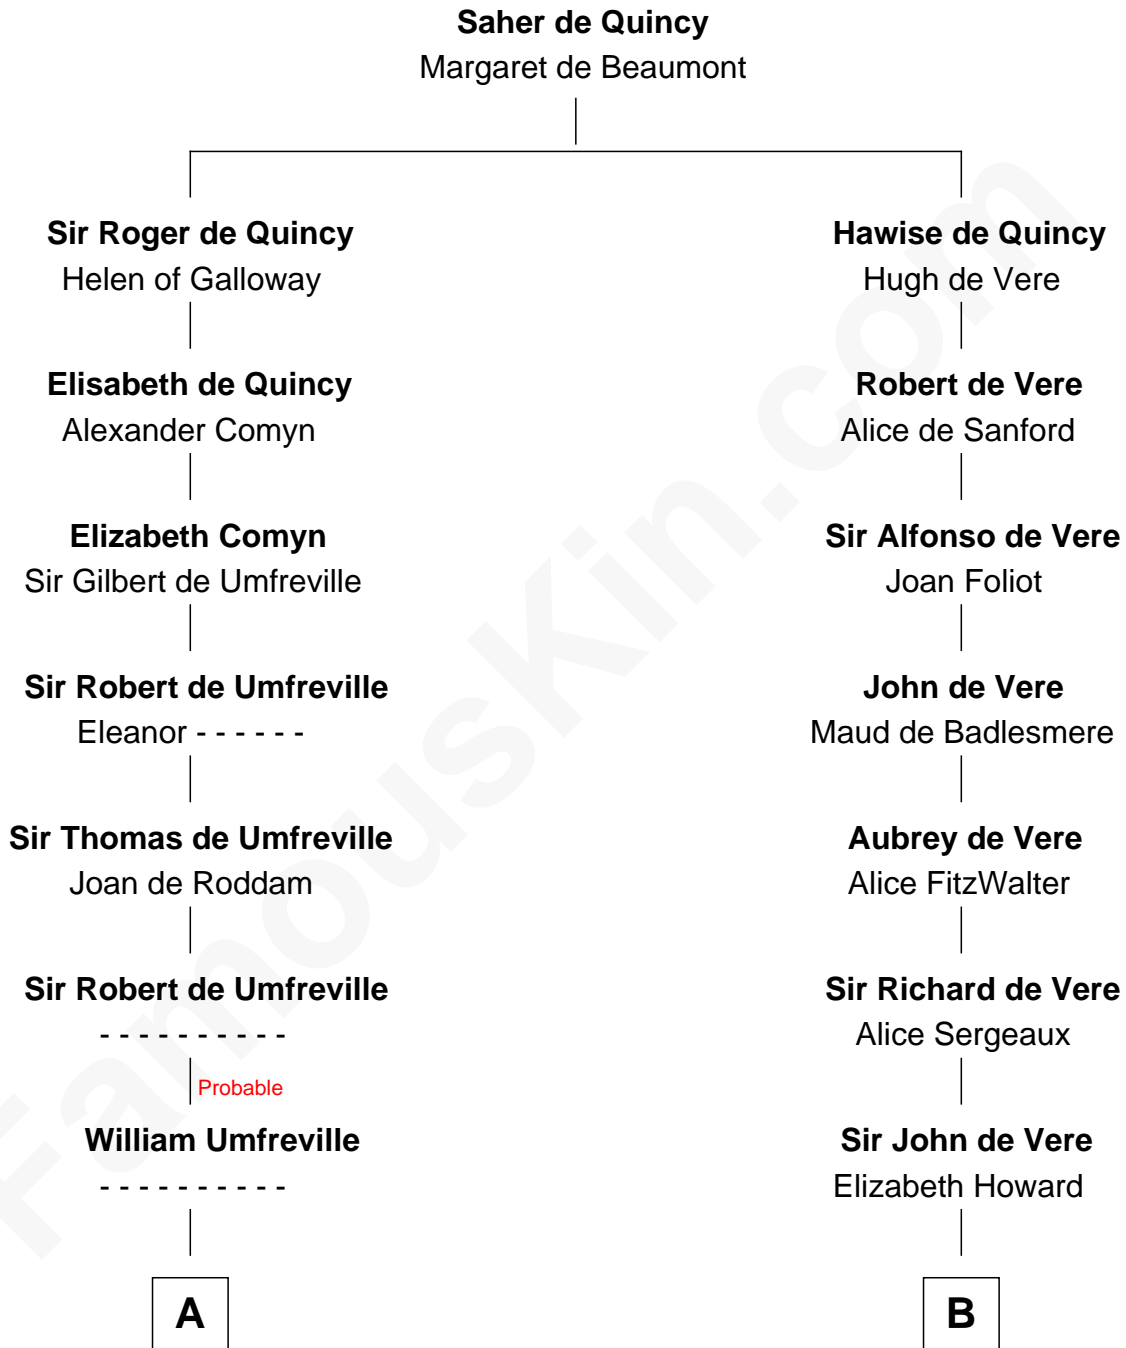

FamousKin.com

Relationship Chart of

Helen (Herron) Taft

First Lady of President William H. Taft

19th cousin of

James Russell Lowell

American "Fireside" Poet

C

Maria Clinton

Ela Collins

Harriet Anne Collins

John Williamson Herron

Helen (Herron) Taft

First Lady of William H. Taft

D

John Lowell