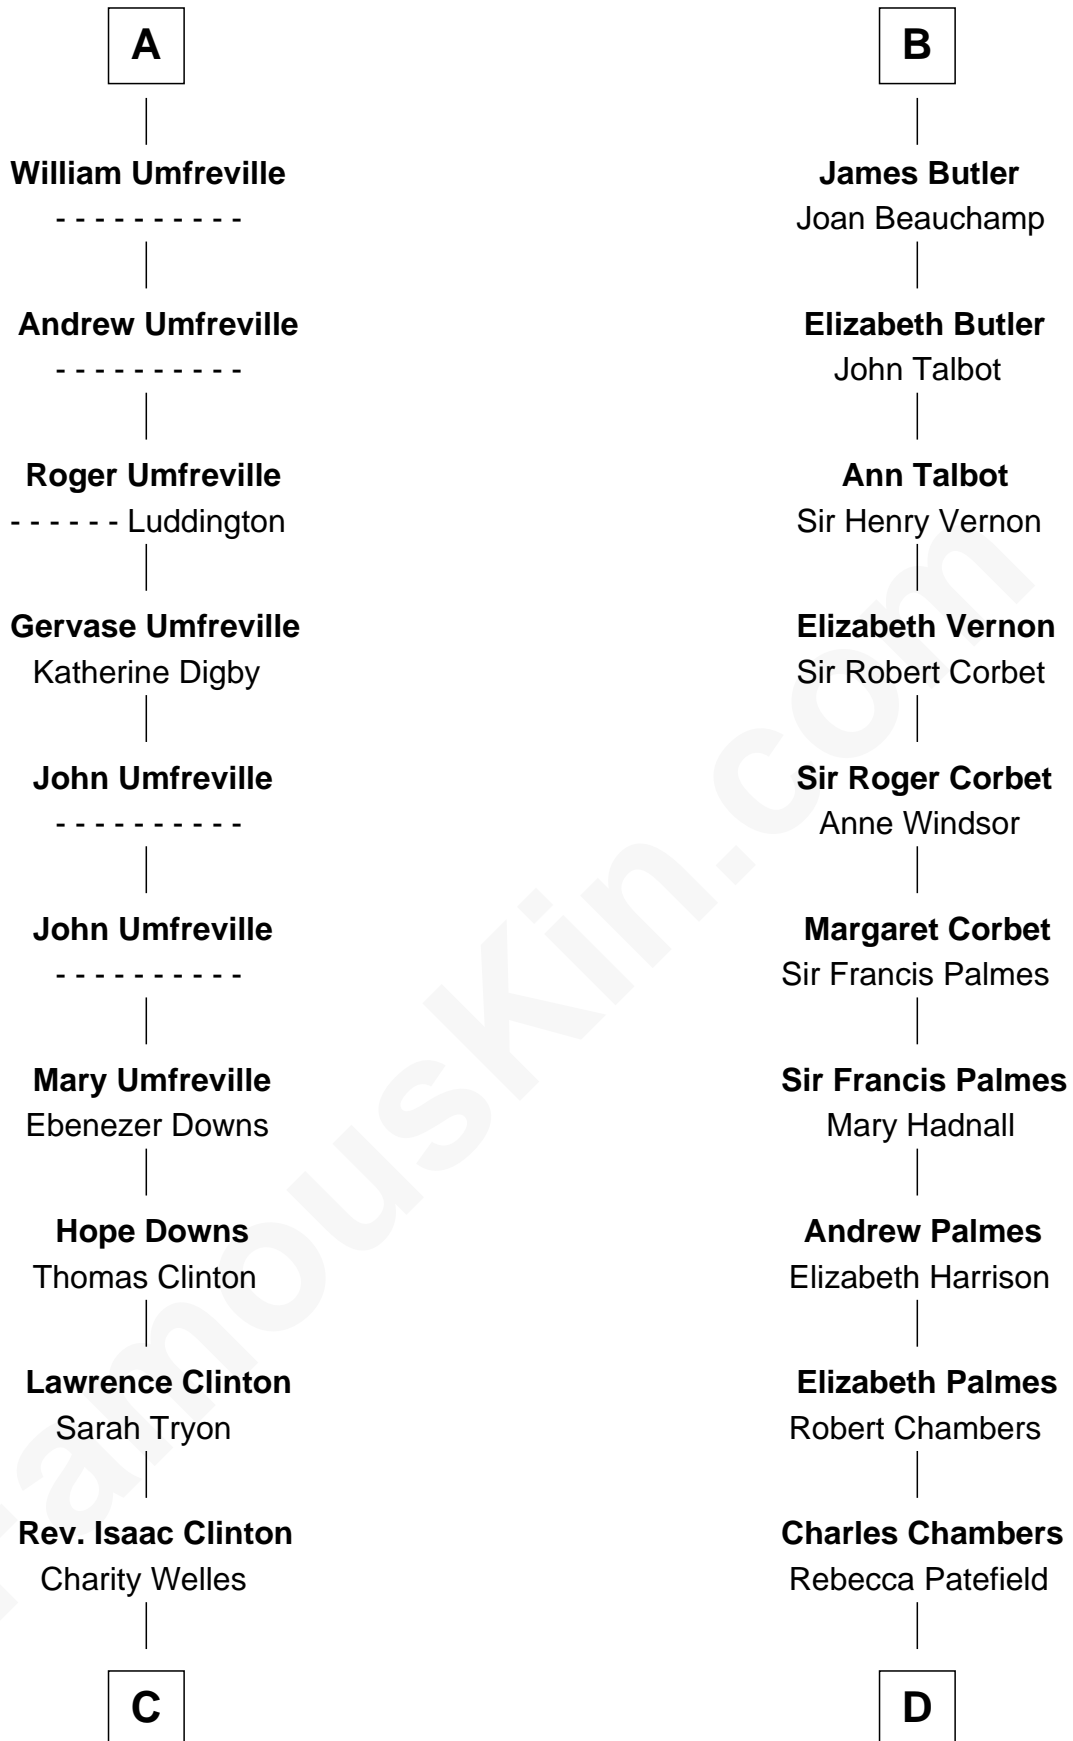

FamousKin.com

Relationship Chart of

Helen (Herron) Taft

First Lady of President William H. Taft

19th cousin 2 times removed of

James Russell Lowell

American "Fireside" Poet

Sir Odinel de Umfreville

Alice de Lucy

C

Maria Clinton

Ela Collins

Harriet Anne Collins

John Williamson Herron

Helen (Herron) Taft

First Lady of William H. Taft