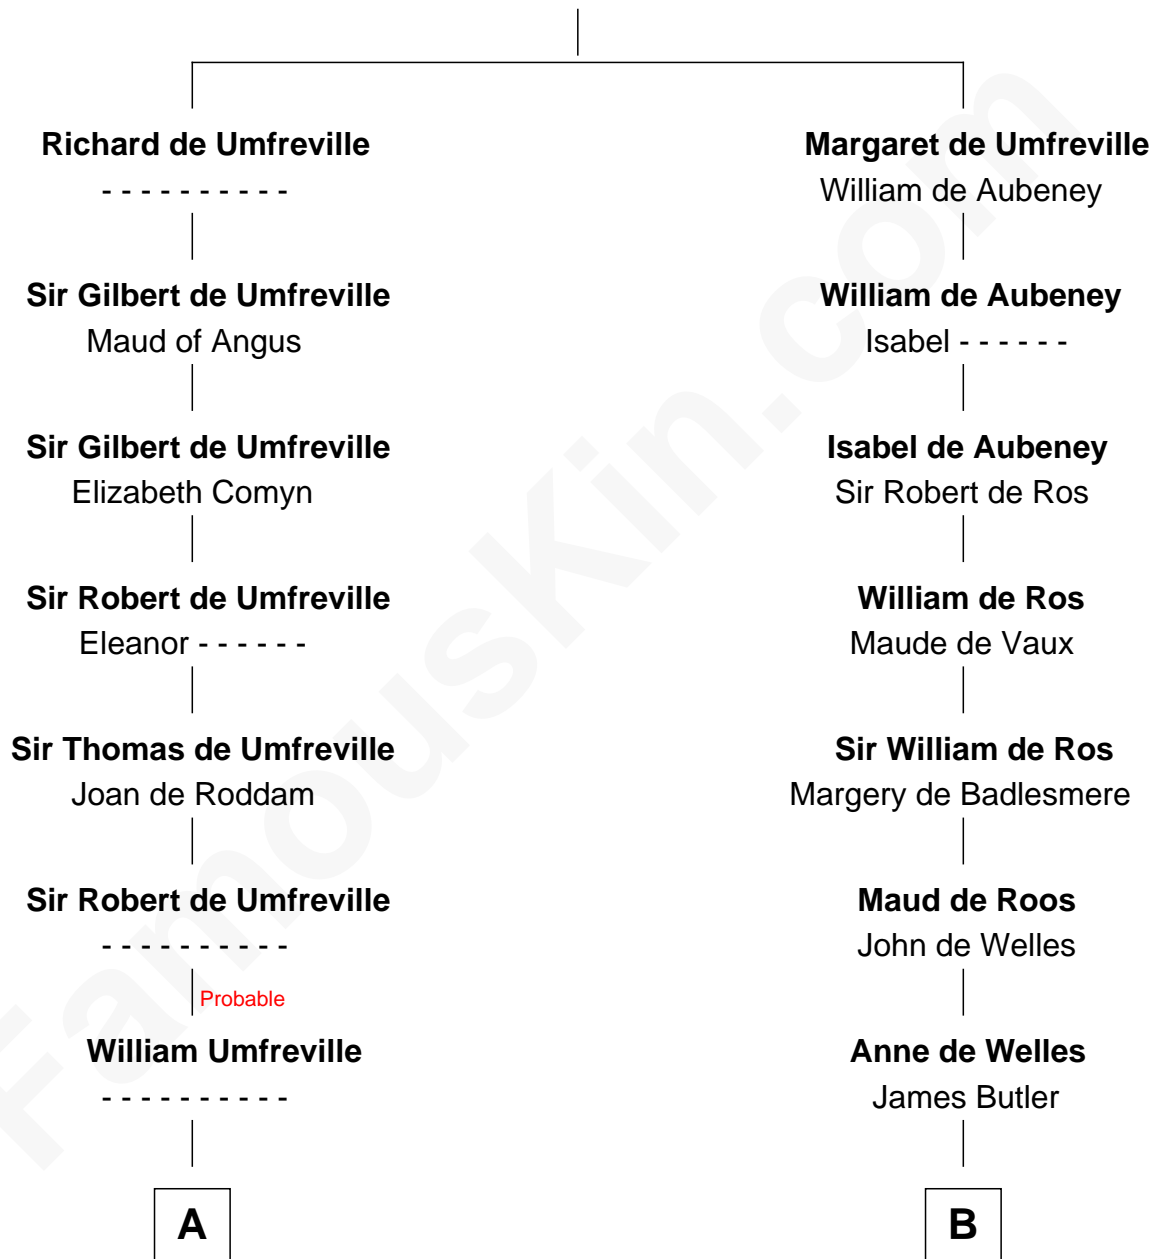

FamousKin.com

Relationship Chart of

Helen (Herron) Taft

First Lady of President William H. Taft

19th cousin 2 times removed of

James Russell Lowell

American "Fireside" Poet

Sir Odinel de Umfreville

Alice de Lucy

C

Maria Clinton

Ela Collins

Harriet Anne Collins

John Williamson Herron

Helen (Herron) Taft

First Lady of William H. Taft