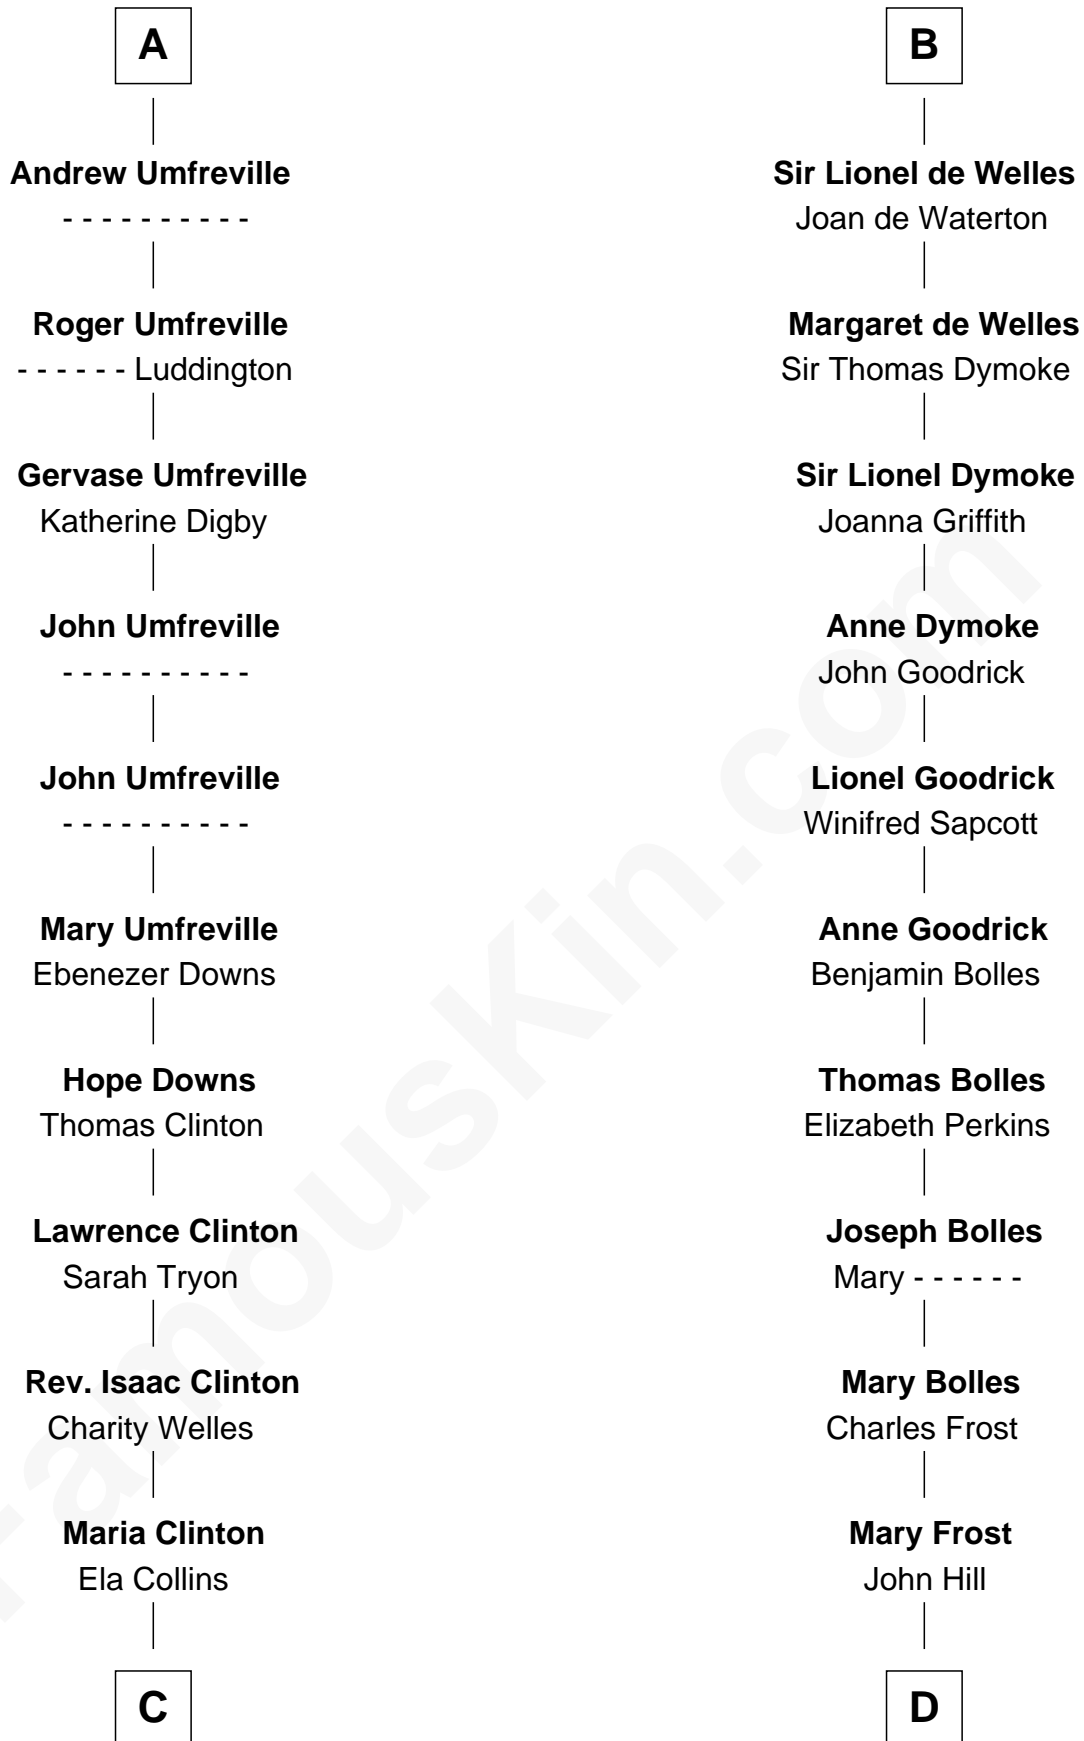

## Relationship Chart of

### Helen (Herron) Taft

*First Lady of President William H. Taft*

18th cousin 2 times removed of

### Ichabod Goodwin

*27th Governor of New Hampshire*

**C**

**Harriet Anne Collins**  
John Williamson Herron

**Helen (Herron) Taft**  
*First Lady of William H. Taft*

**D**

**Elisha Hill**  
Mary Plaisted

**Hannah Hill**  
Dominicus Goodwin