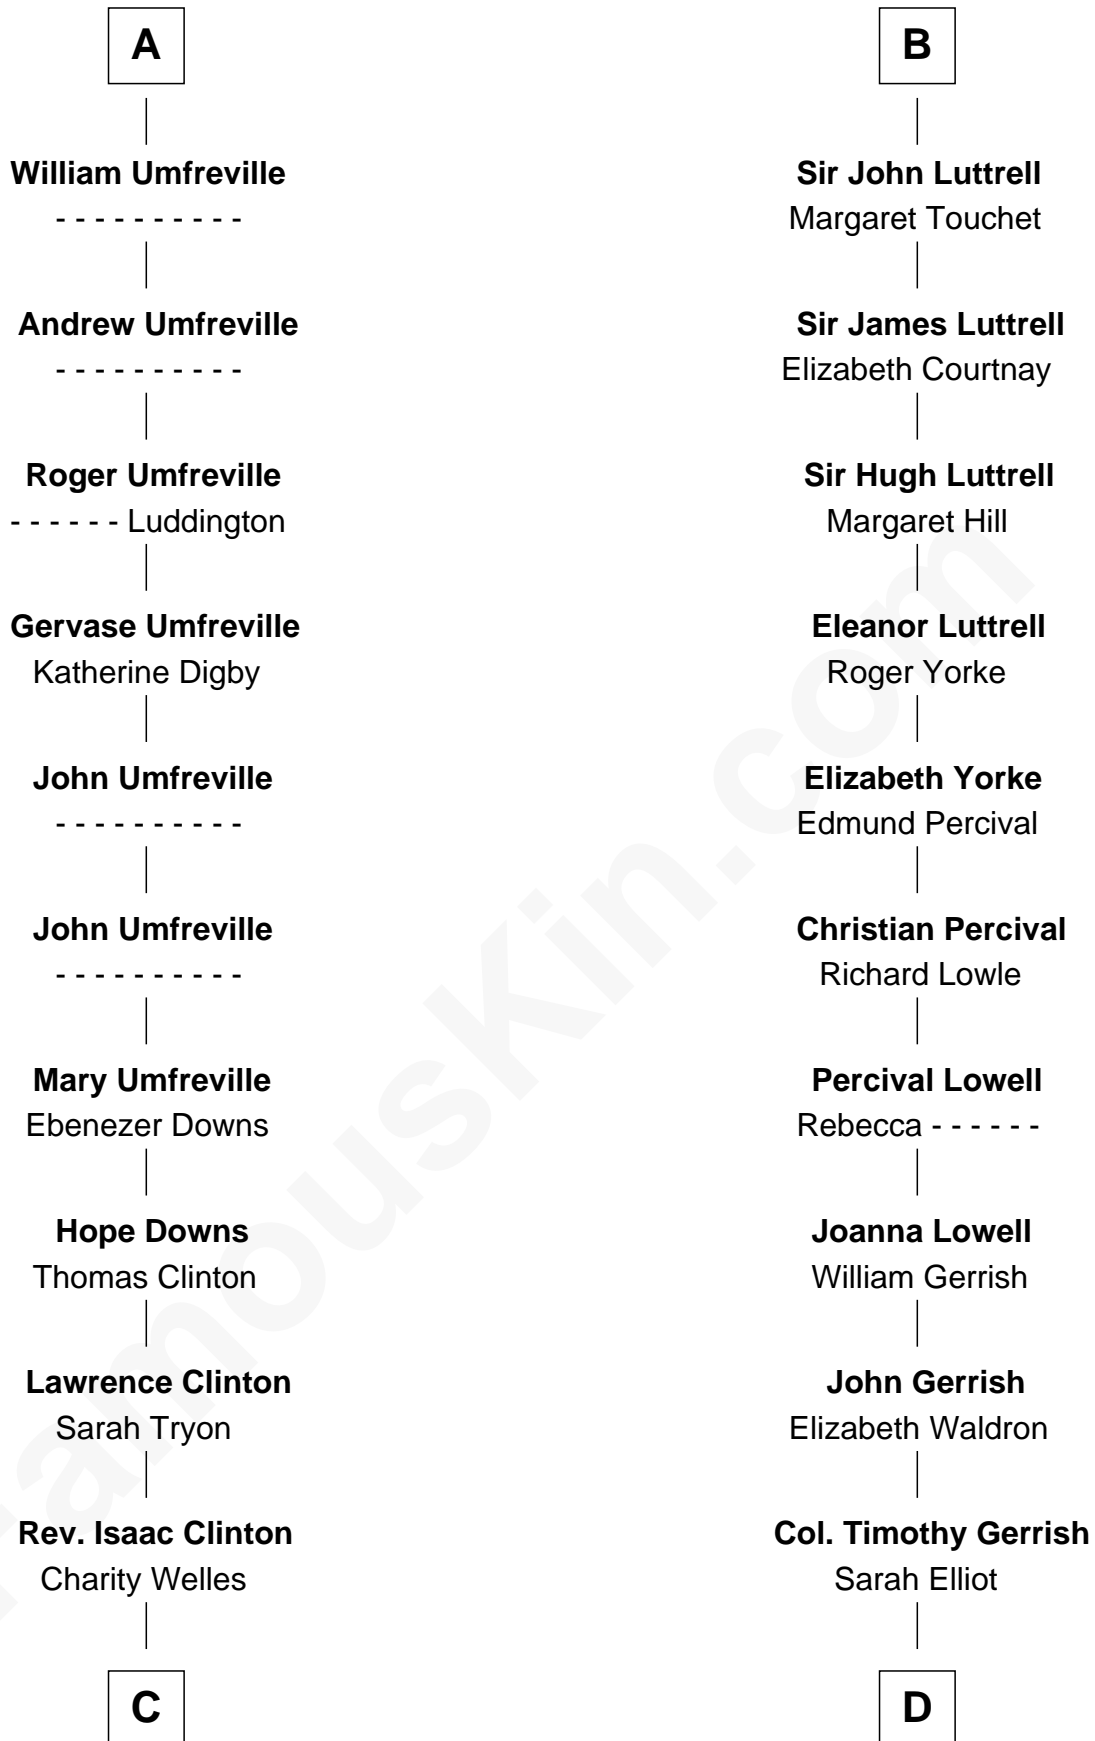

FamousKin.com

Relationship Chart of

Helen (Herron) Taft

First Lady of President William H. Taft

19th cousin of

Ichabod Goodwin

27th Governor of New Hampshire

C

Maria Clinton

Ela Collins

Harriet Anne Collins

John Williamson Herron

Helen (Herron) Taft

First Lady of William H. Taft

D

Col. Joseph Gerrish

Anna Thompson

Anna Thompson Gerrish

Samuel Goodwin

Ichabod Goodwin

27th Governor of New Hampshire

FamousKin.com