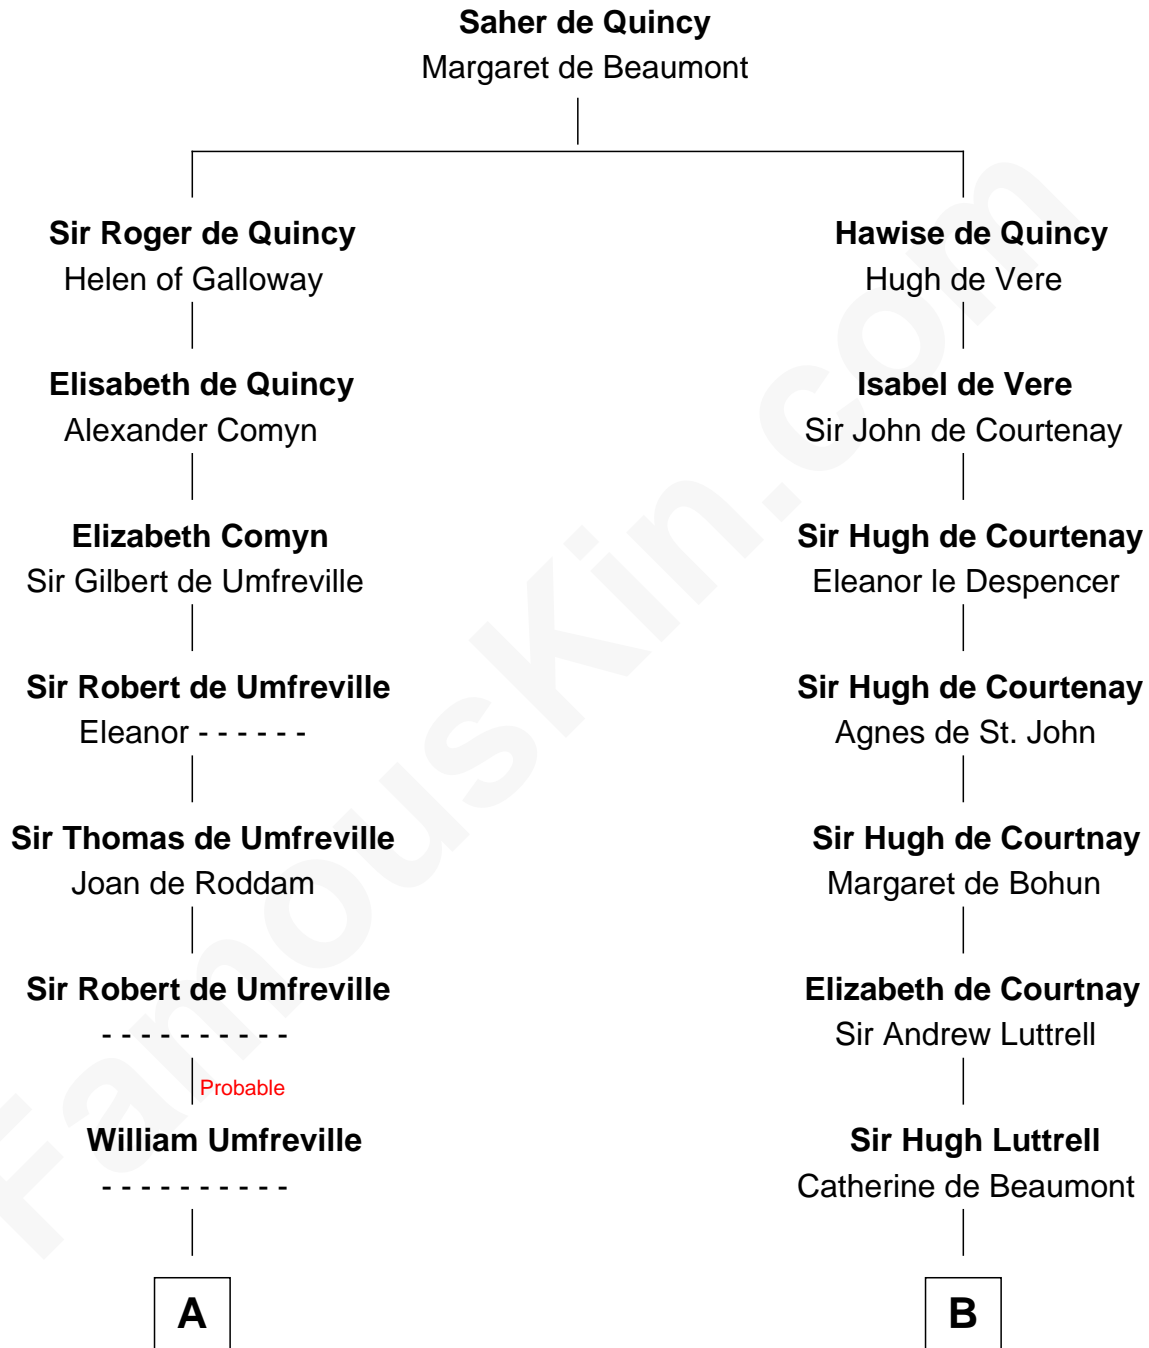

FamousKin.com

Relationship Chart of

Helen (Herron) Taft

First Lady of President William H. Taft

19th cousin of

Ichabod Goodwin

27th Governor of New Hampshire

C

Maria Clinton

Ela Collins

Harriet Anne Collins

John Williamson Herron

Helen (Herron) Taft

First Lady of William H. Taft

D

Col. Joseph Gerrish

Anna Thompson

Anna Thompson Gerrish

Samuel Goodwin

Ichabod Goodwin

27th Governor of New Hampshire

FamousKin.com