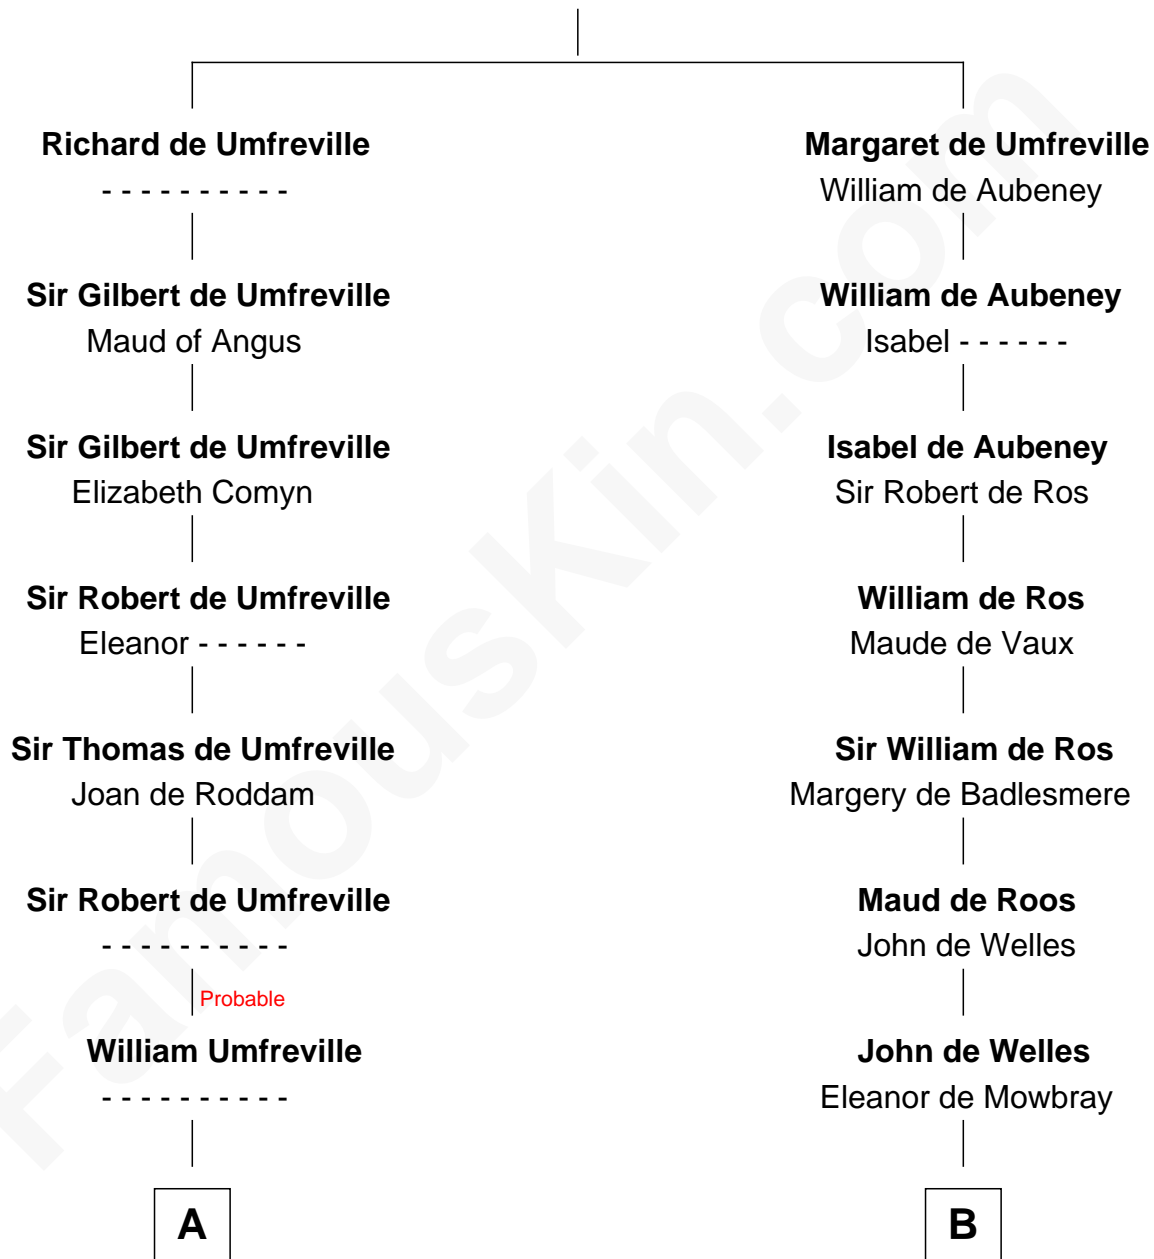

FamousKin.com

Relationship Chart of Helen (Herron) Taft

First Lady of President William H. Taft

19th cousin 2 times removed of

Ichabod Goodwin

27th Governor of New Hampshire

Sir Odinel de Umfreville

Alice de Lucy

C

Maria Clinton

Ela Collins

Harriet Anne Collins

John Williamson Herron

Helen (Herron) Taft

First Lady of William H. Taft

D

Ichabod Goodwin

27th Governor of New Hampshire