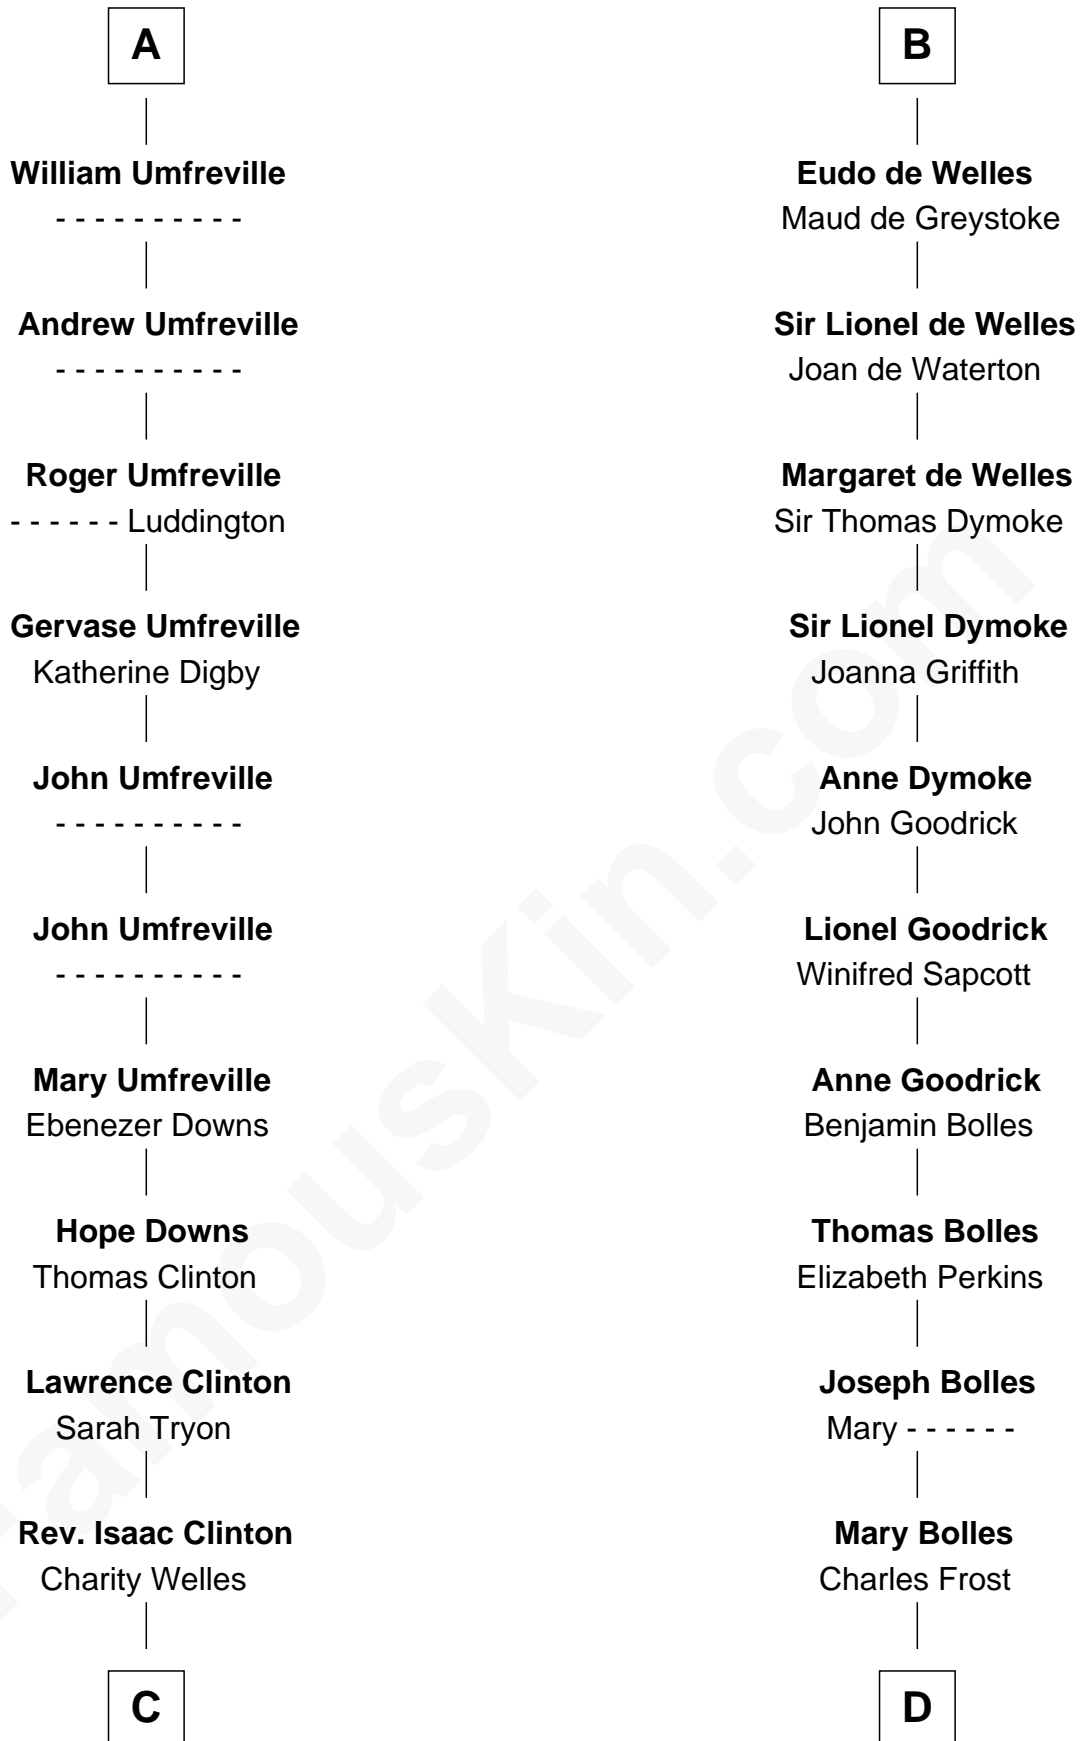

FamousKin.com

Relationship Chart of Helen (Herron) Taft

First Lady of President William H. Taft

19th cousin 2 times removed of

Ichabod Goodwin

27th Governor of New Hampshire

Sir Odinel de Umfreville

Alice de Lucy

C

Maria Clinton

Ela Collins

Harriet Anne Collins

John Williamson Herron

Helen (Herron) Taft

First Lady of William H. Taft

D

Mary Frost

John Hill

Elisha Hill

Mary Plaisted

Hannah Hill

Dominicus Goodwin

Samuel Goodwin

Anna Thompson Gerrish