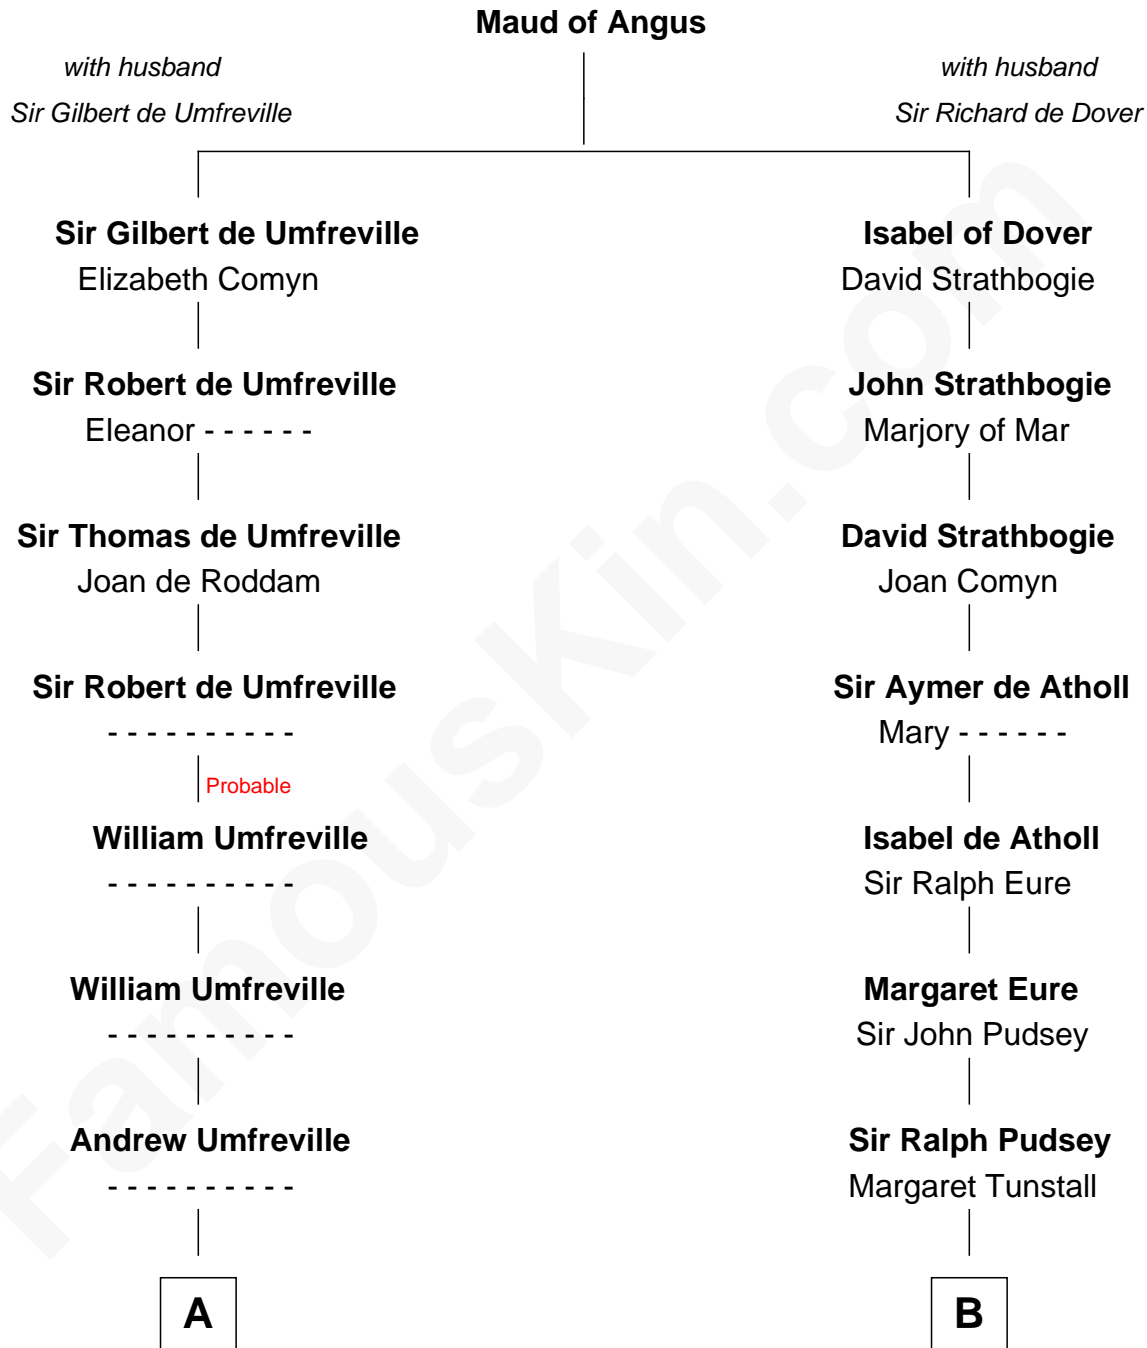

FamousKin.com

Relationship Chart of

Helen (Herron) Taft

First Lady of President William H. Taft

17th cousin 1 time removed of

Richard Henry Lee

Signer of the Declaration of Independence