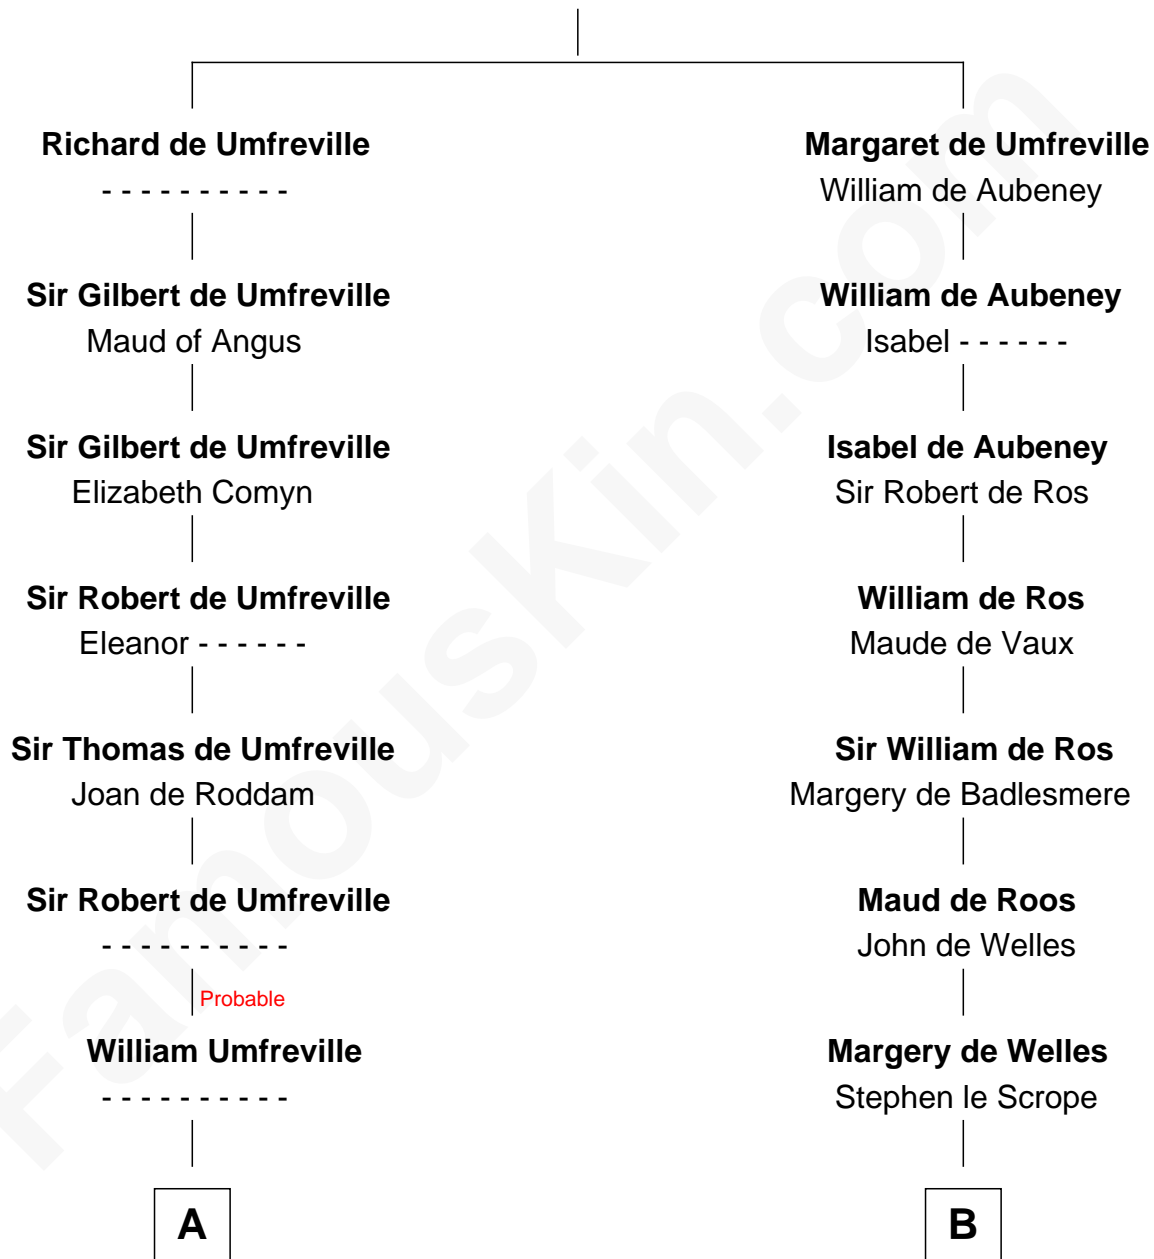

## Relationship Chart of

### Helen (Herron) Taft

*First Lady of President William H. Taft*

18th cousin 1 time removed of

### Richard Henry Lee

*Signer of the Declaration of Independence*

**Sir Odinel de Umfreville**

Alice de Lucy

**C**

**Maria Clinton**

Ela Collins

**Harriet Anne Collins**