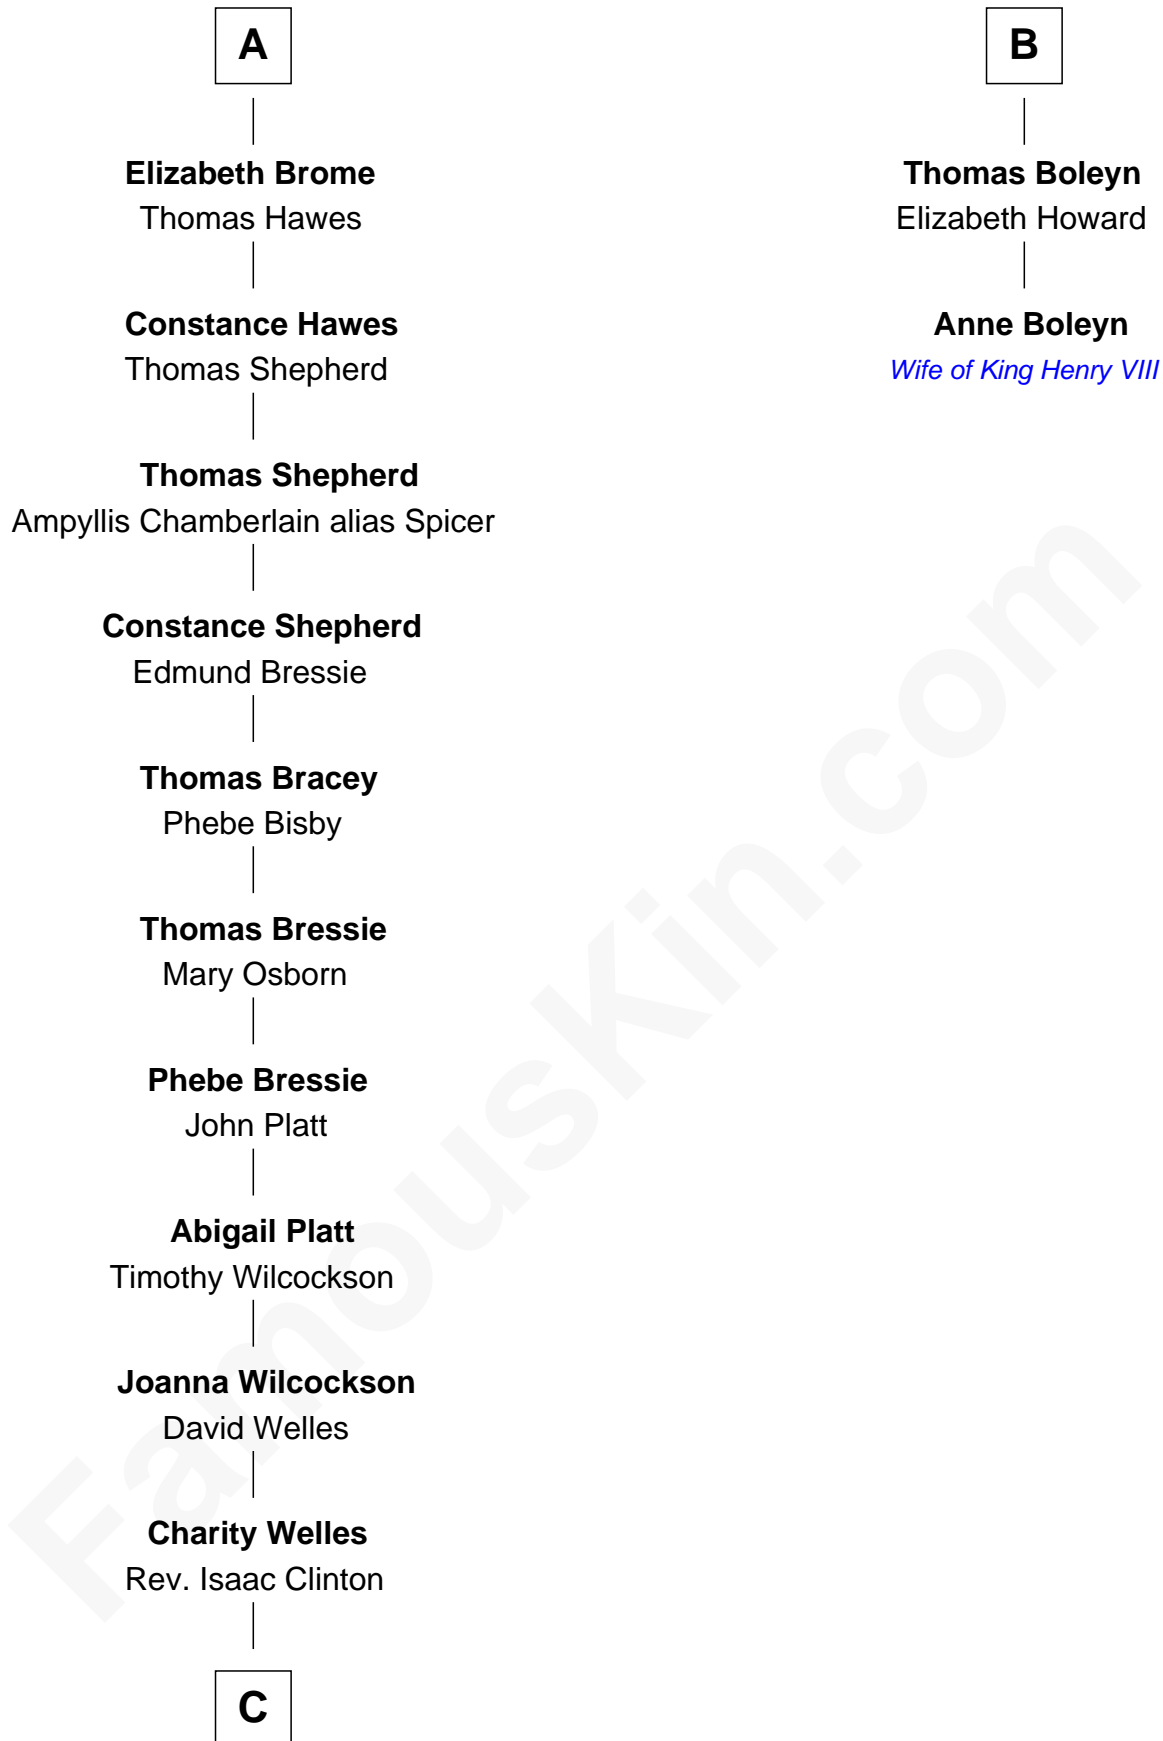

FamousKin.com

Relationship Chart of

Helen (Herron) Taft

First Lady of President William H. Taft

8th cousin 11 times removed of

Anne Boleyn

2nd Wife of King Henry VIII

Sir Robert de Ros

Isabel de Aubeney

C

—
Maria Clinton

Ela Collins

—
Harriet Anne Collins

John Williamson Herron

—
Helen (Herron) Taft

First Lady of William H. Taft