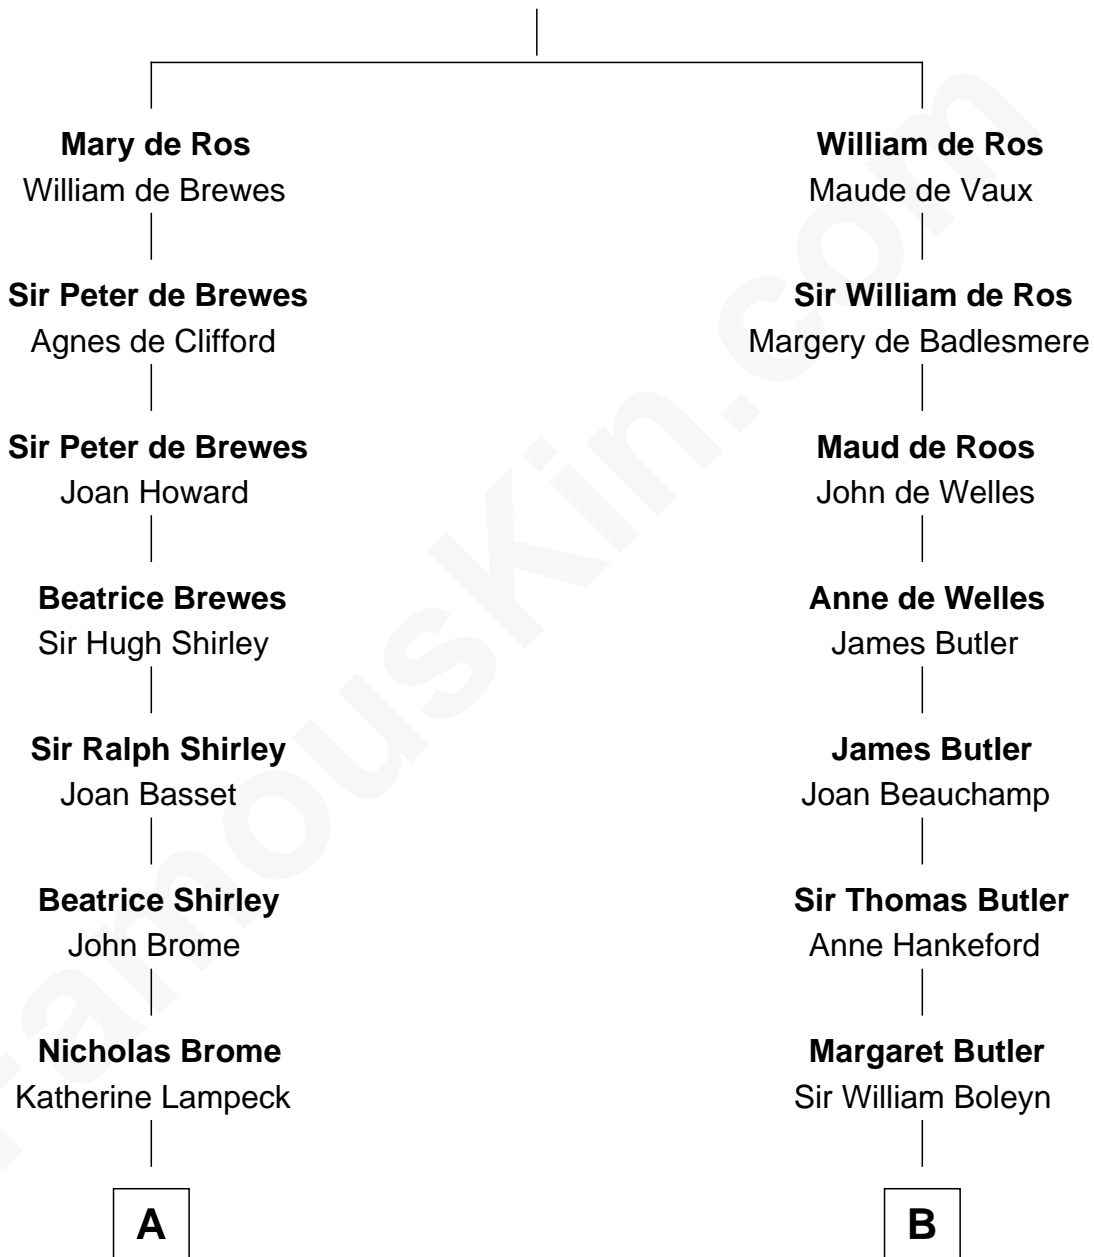

FamousKin.com

Relationship Chart of

Helen (Herron) Taft

First Lady of President William H. Taft

8th cousin 11 times removed of

Anne Boleyn

2nd Wife of King Henry VIII

Sir Robert de Ros

Isabel de Aubeney

C

—
Maria Clinton

Ela Collins

—
Harriet Anne Collins

John Williamson Herron

—
Helen (Herron) Taft

First Lady of William H. Taft