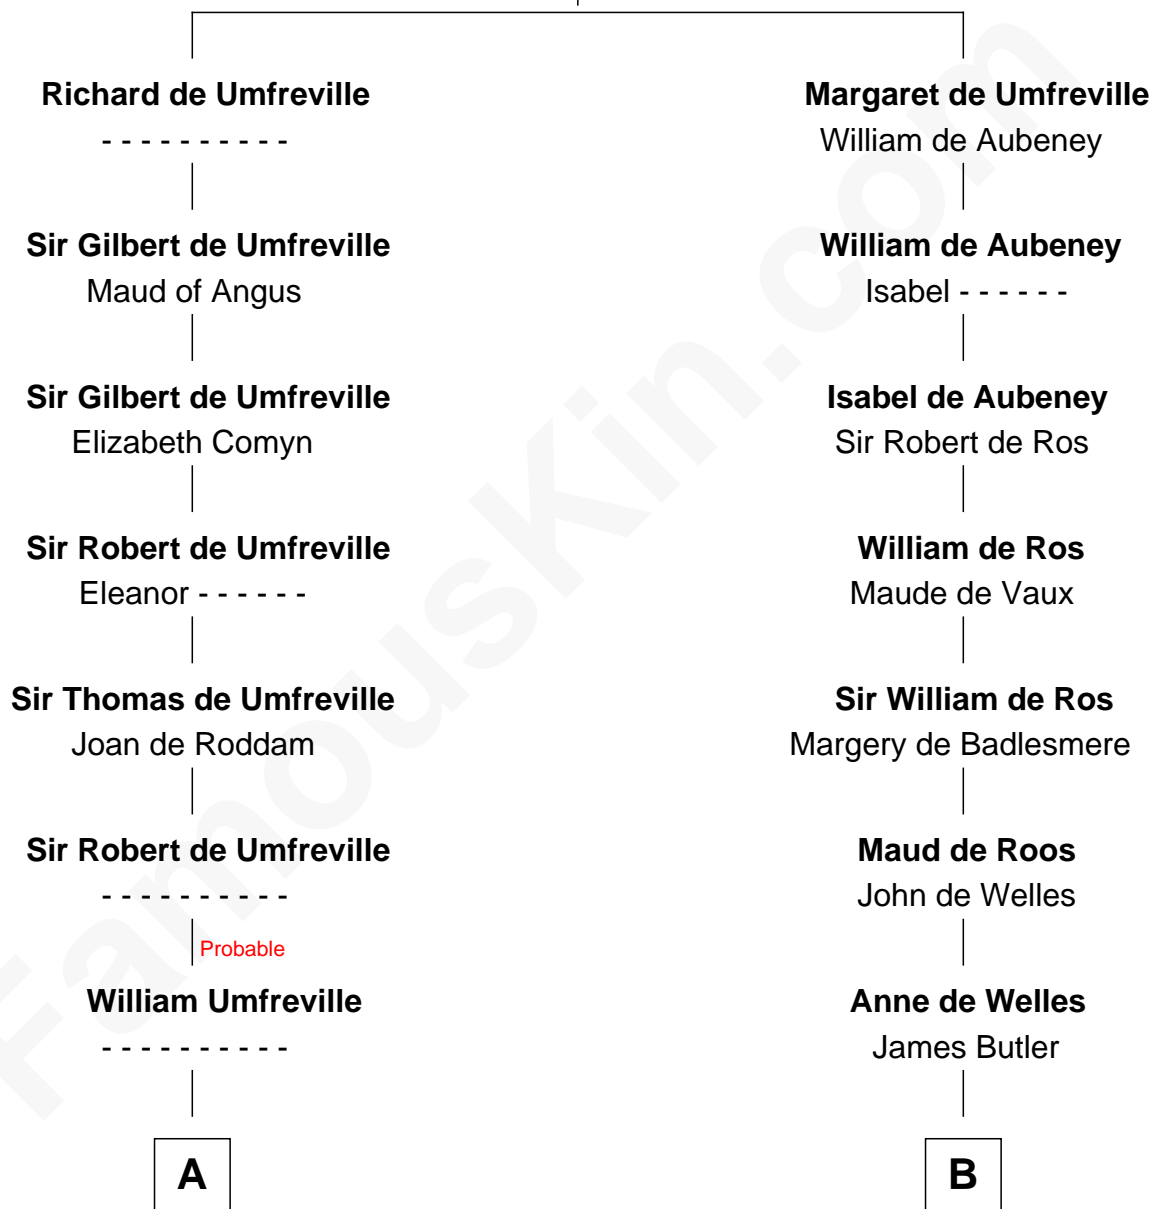

FamousKin.com

Relationship Chart of

Helen (Herron) Taft

First Lady of President William H. Taft

11th cousin 8 times removed of

Anne Boleyn

2nd Wife of King Henry VIII

Sir Odinel de Umfreville

Alice de Lucy

C

—
Maria Clinton

Ela Collins

—
Harriet Anne Collins
John Williamson Herron

—
Helen (Herron) Taft
First Lady of William H. Taft

FamousKin.com