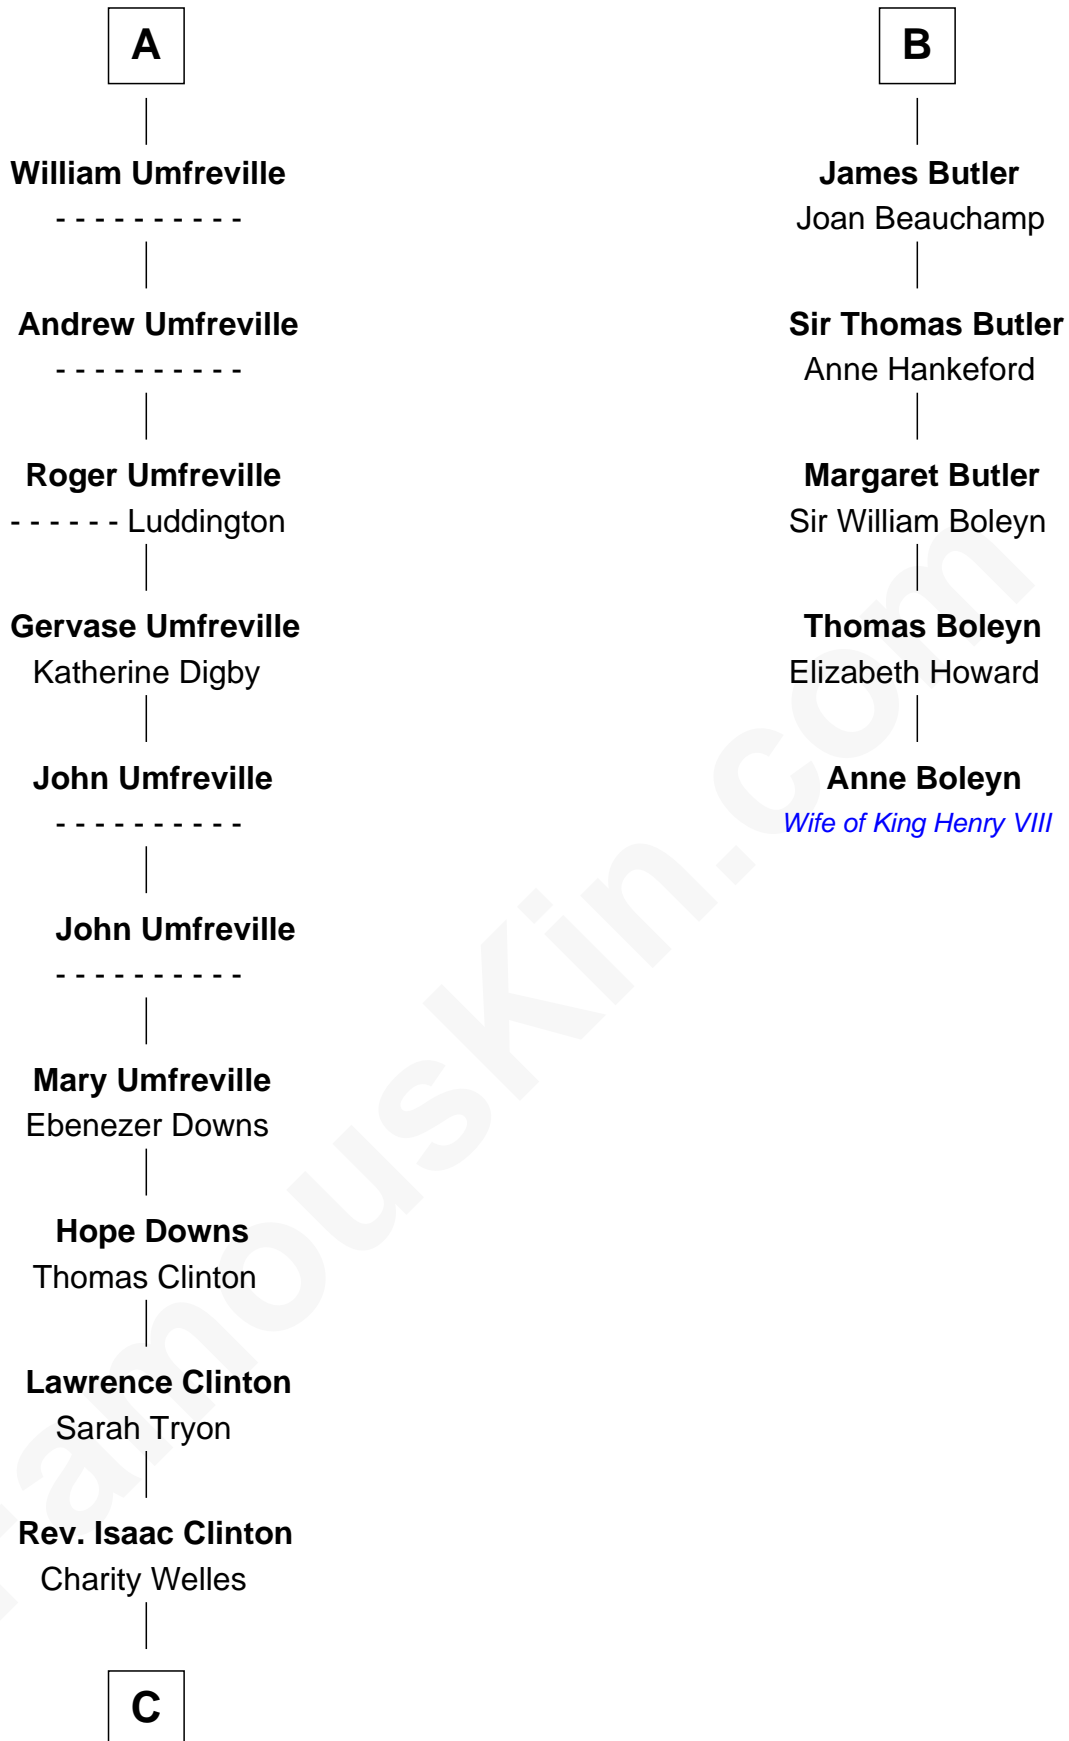

FamousKin.com

Relationship Chart of

Helen (Herron) Taft

First Lady of President William H. Taft

11th cousin 8 times removed of

Anne Boleyn

2nd Wife of King Henry VIII

Sir Odinel de Umfreville

Alice de Lucy

C

—
Maria Clinton

Ela Collins

—
Harriet Anne Collins
John Williamson Herron

—
Helen (Herron) Taft
First Lady of William H. Taft

FamousKin.com