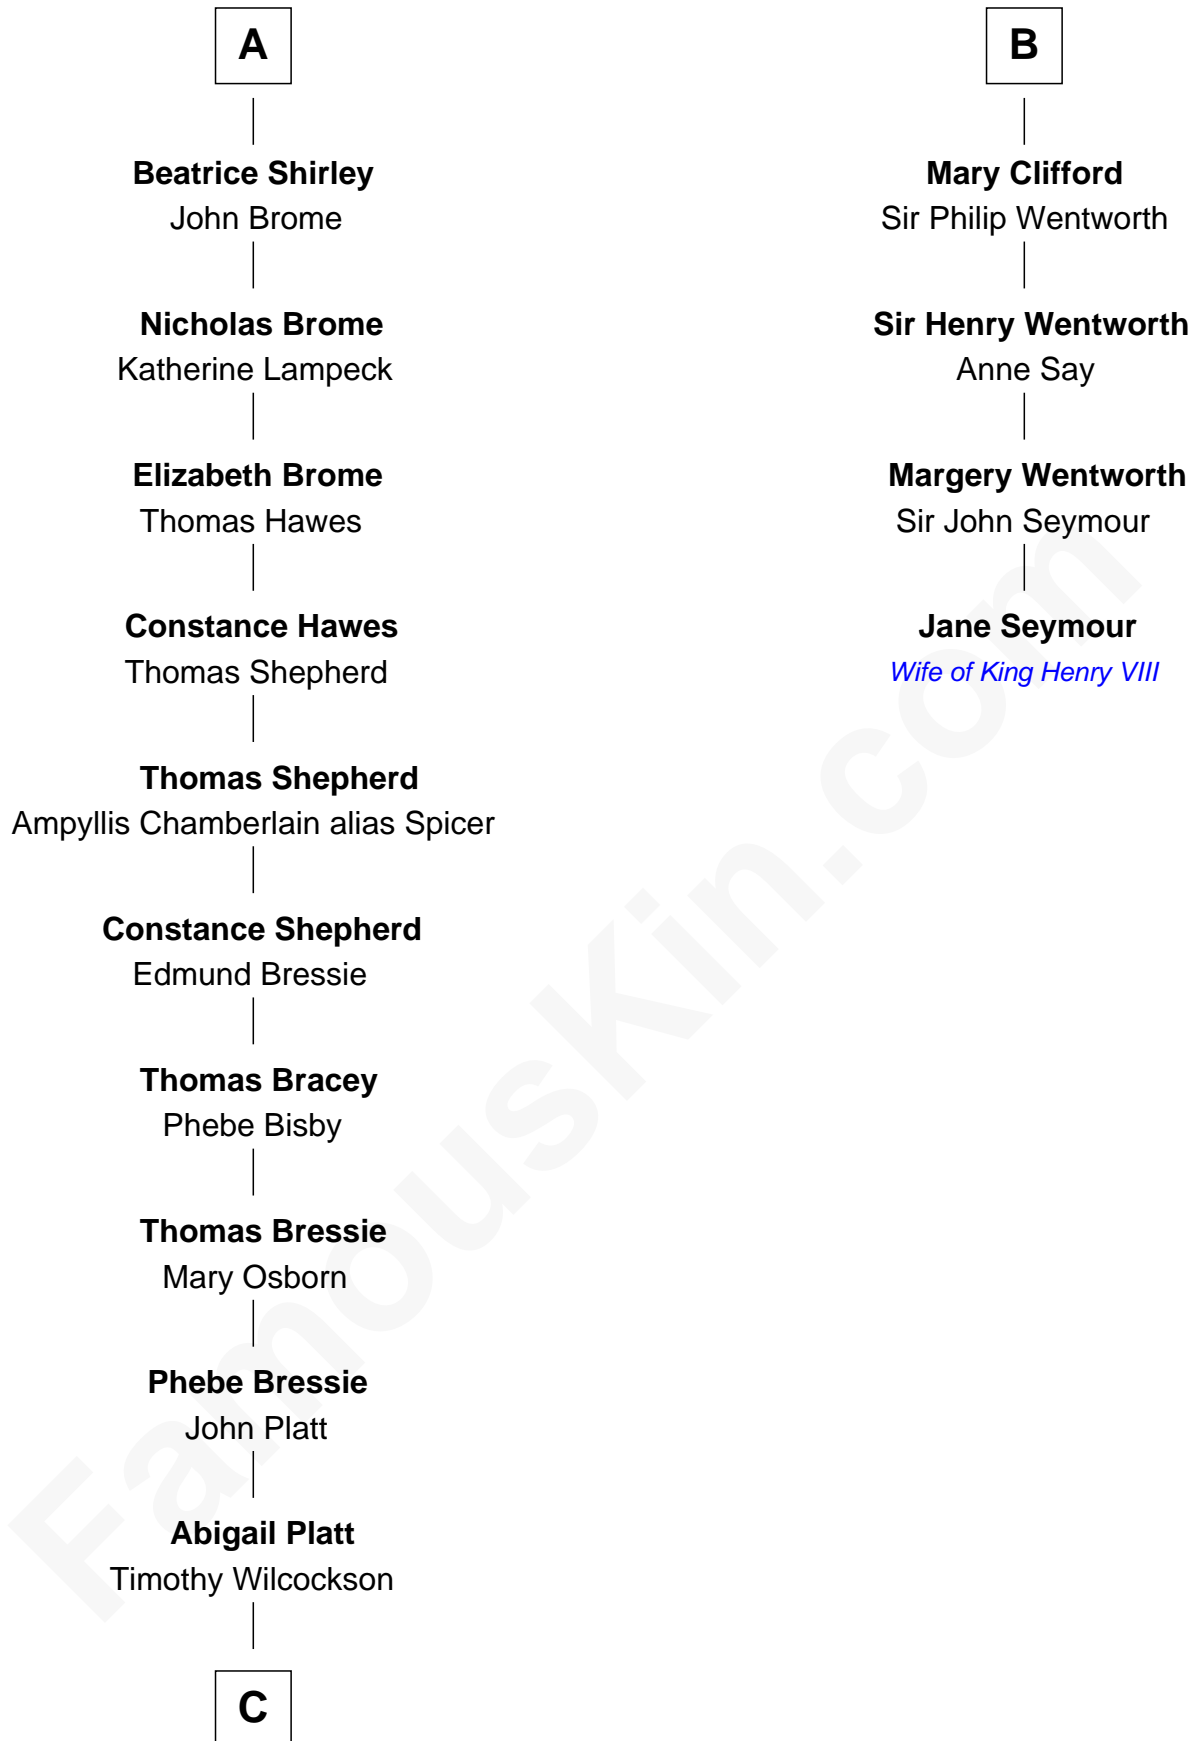

## Relationship Chart of

### Helen (Herron) Taft

First Lady of President William H. Taft

10th cousin 11 times removed of

### Jane Seymour

3rd Wife of King Henry VIII

**C**

—  
**Joanna Wilcockson**

David Welles

—  
**Charity Welles**

Rev. Isaac Clinton

—  
**Maria Clinton**