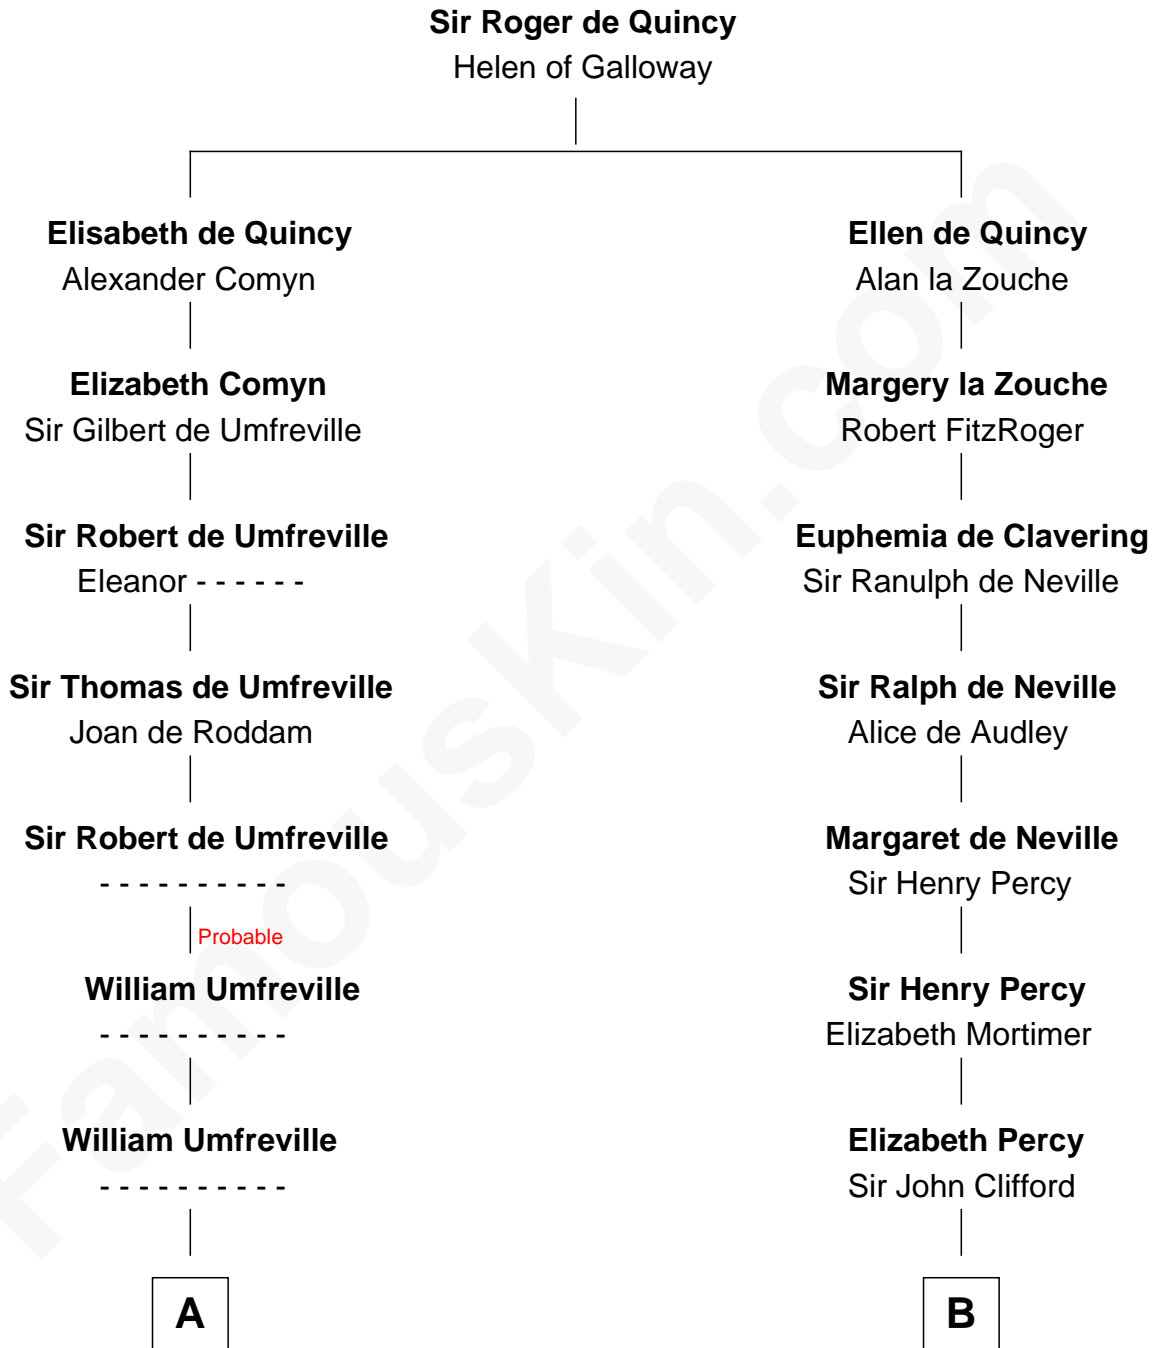

FamousKin.com

Relationship Chart of

Helen (Herron) Taft

First Lady of President William H. Taft

10th cousin 8 times removed of

Jane Seymour

3rd Wife of King Henry VIII