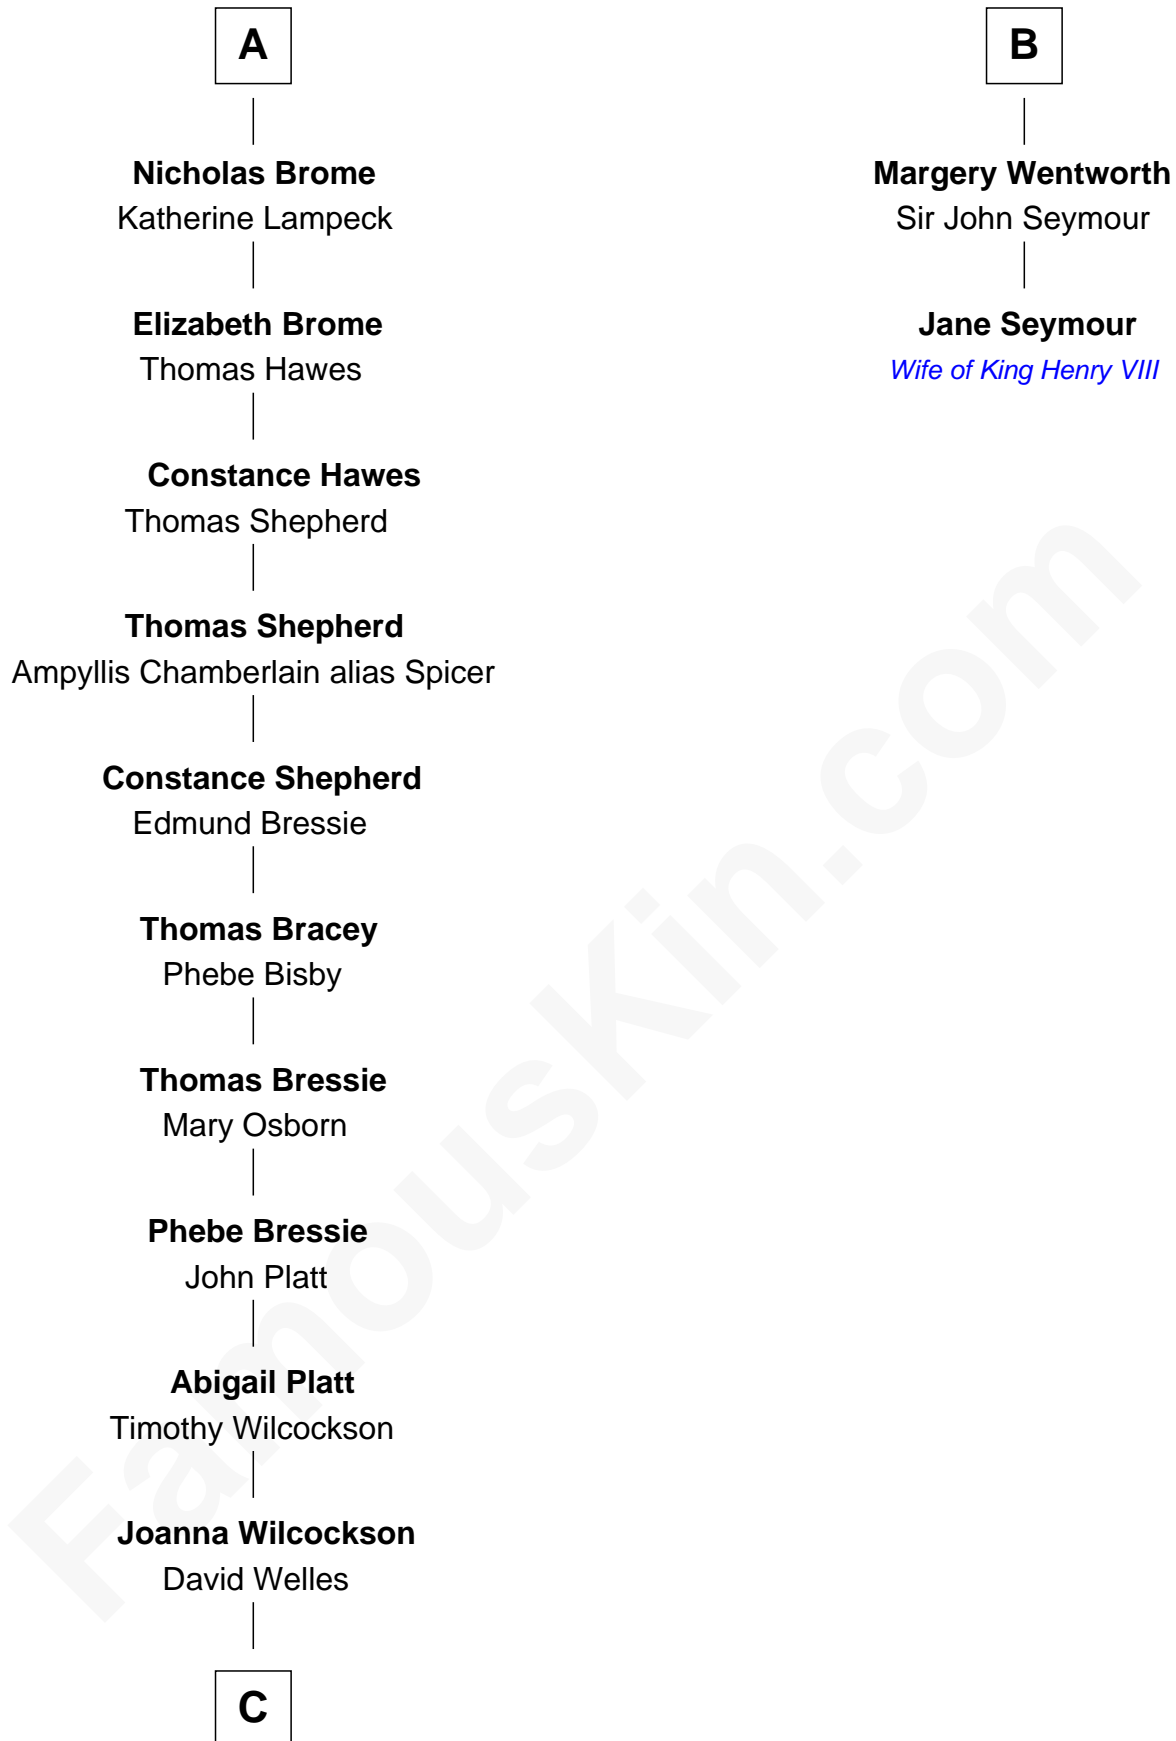

## Relationship Chart of

### Helen (Herron) Taft

*First Lady of President William H. Taft*

8th cousin 12 times removed of

### Jane Seymour

*3rd Wife of King Henry VIII*

**C**

**Charity Welles**  
Rev. Isaac Clinton

**Maria Clinton**  
Ela Collins

**Harriet Anne Collins**  
John Williamson Herron

**Helen (Herron) Taft**  
*First Lady of William H. Taft*