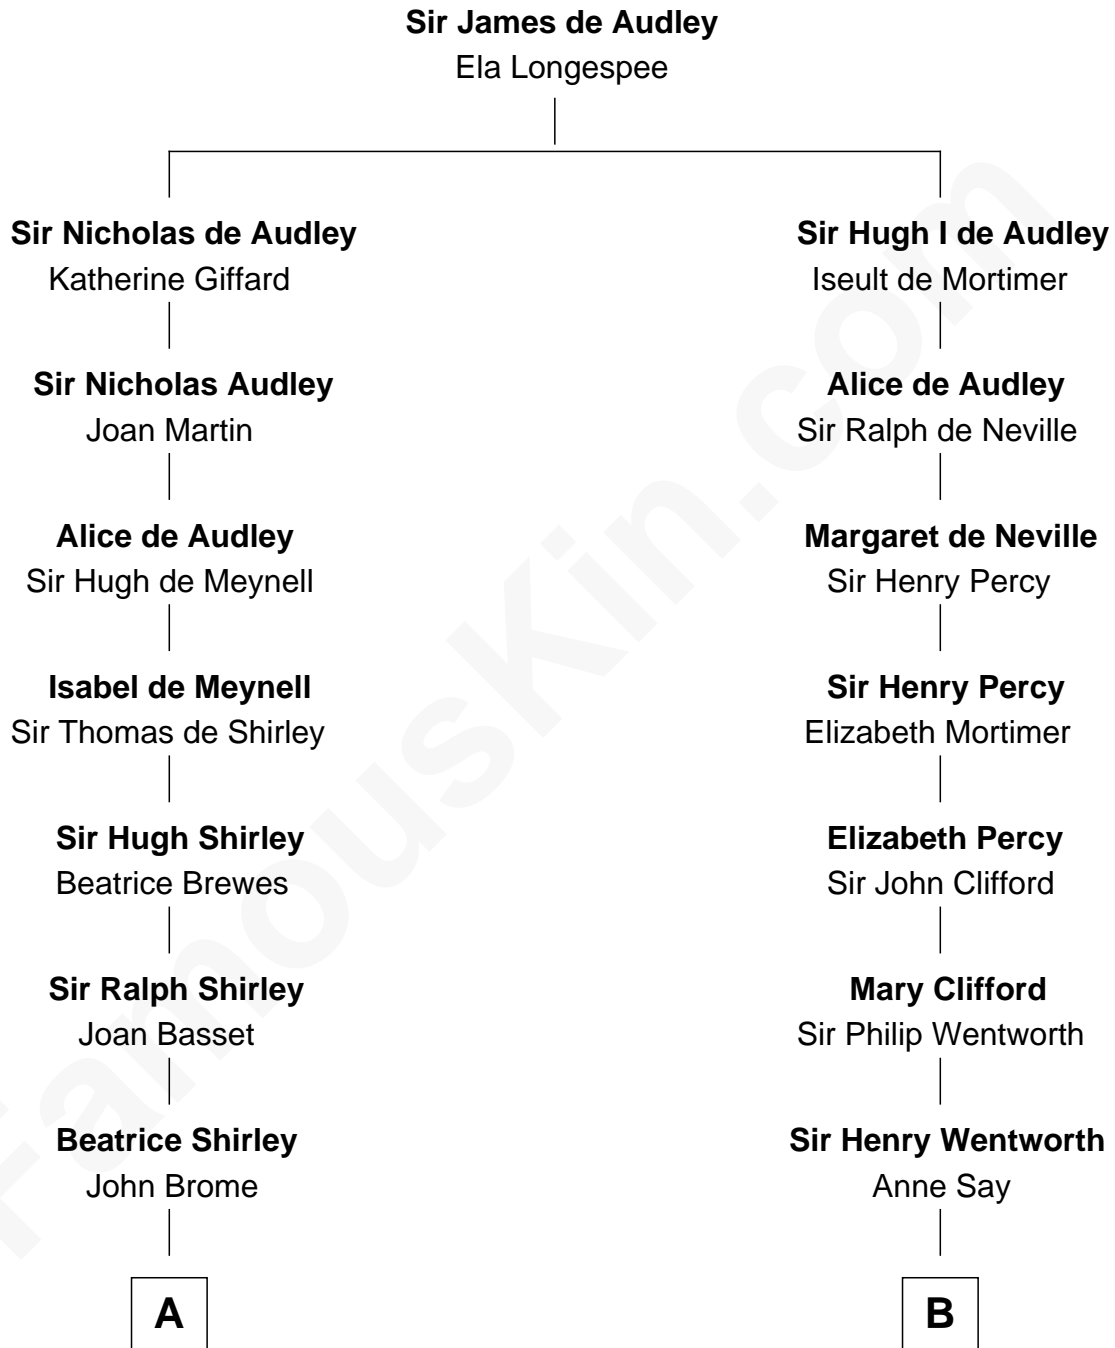

FamousKin.com

Relationship Chart of

Helen (Herron) Taft

First Lady of President William H. Taft

8th cousin 12 times removed of

Jane Seymour

3rd Wife of King Henry VIII