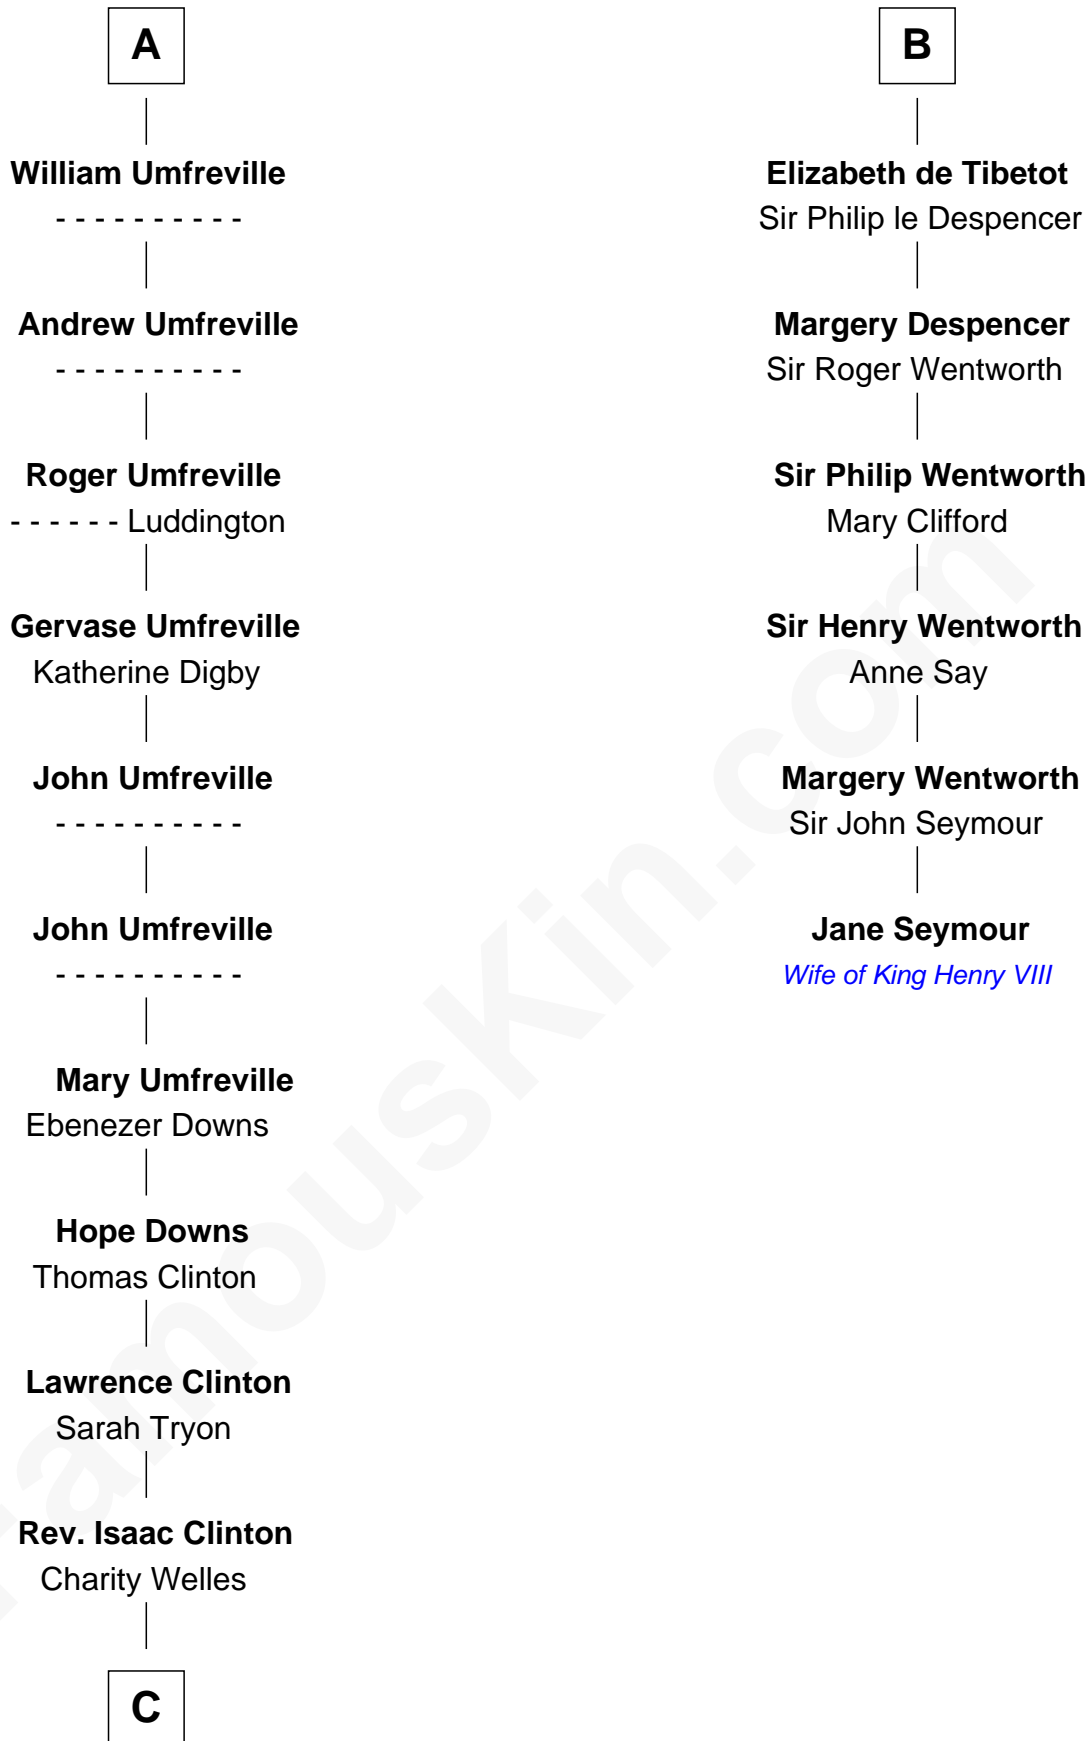

## Relationship Chart of

### Helen (Herron) Taft

First Lady of President William H. Taft

12th cousin 7 times removed of

### Jane Seymour

3rd Wife of King Henry VIII

**Sir Odinel de Umfreville**

Alice de Lucy

**C**

—  
**Maria Clinton**

Ela Collins

—  
**Harriet Anne Collins**

John Williamson Herron

—  
**Helen (Herron) Taft**

*First Lady of William H. Taft*

FamousKin.com