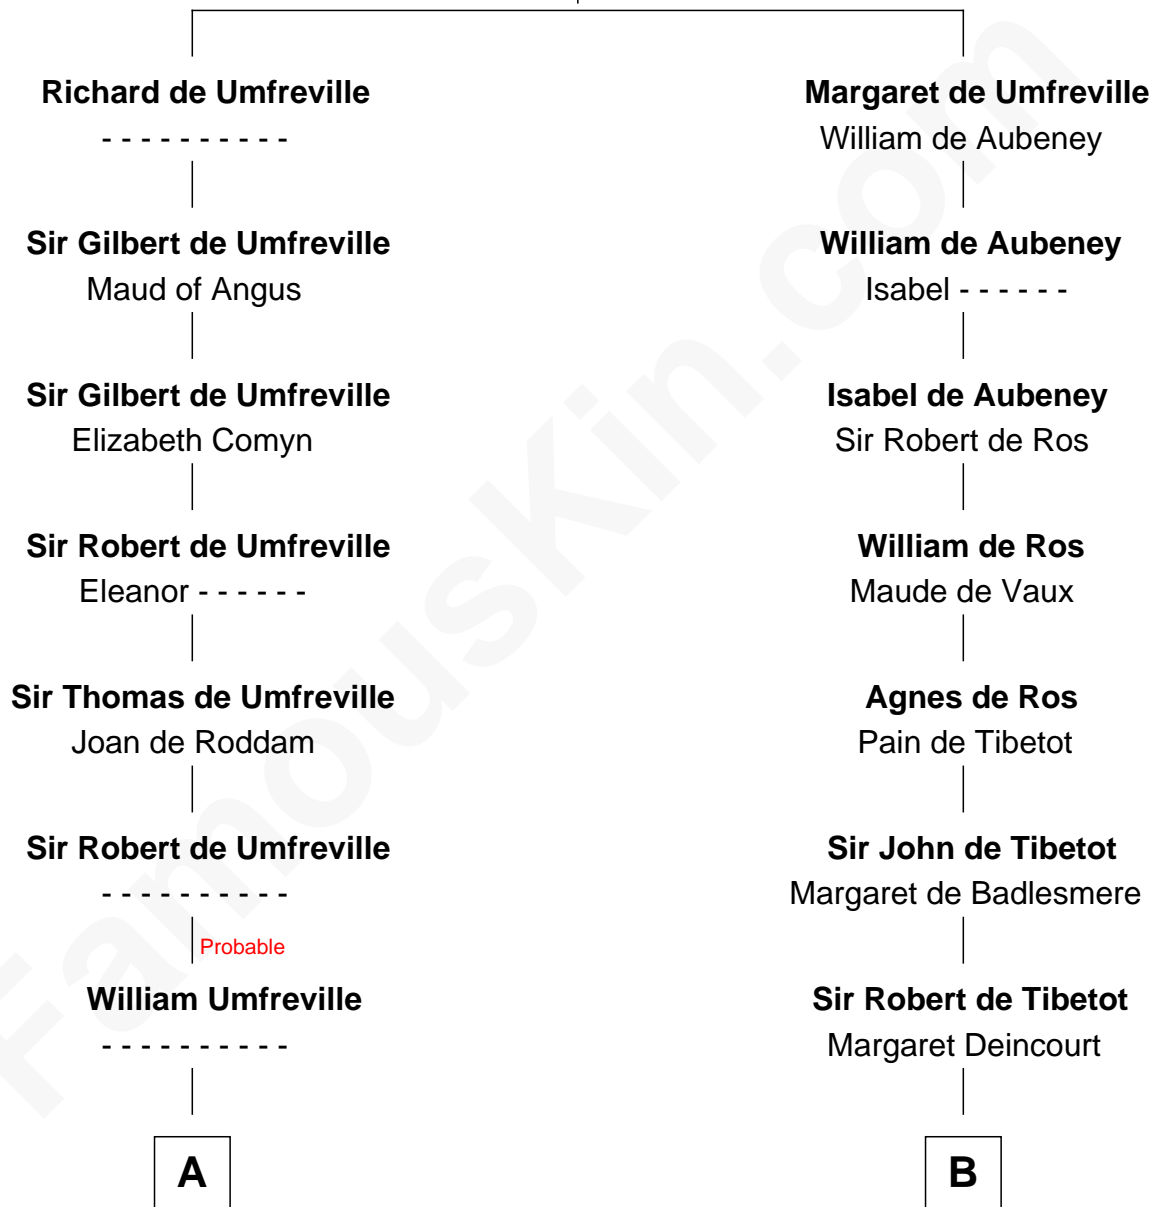

## Relationship Chart of

### Helen (Herron) Taft

First Lady of President William H. Taft

12th cousin 7 times removed of

### Jane Seymour

3rd Wife of King Henry VIII

**Sir Odinel de Umfreville**

Alice de Lucy

**C**

—  
**Maria Clinton**

Ela Collins

—  
**Harriet Anne Collins**