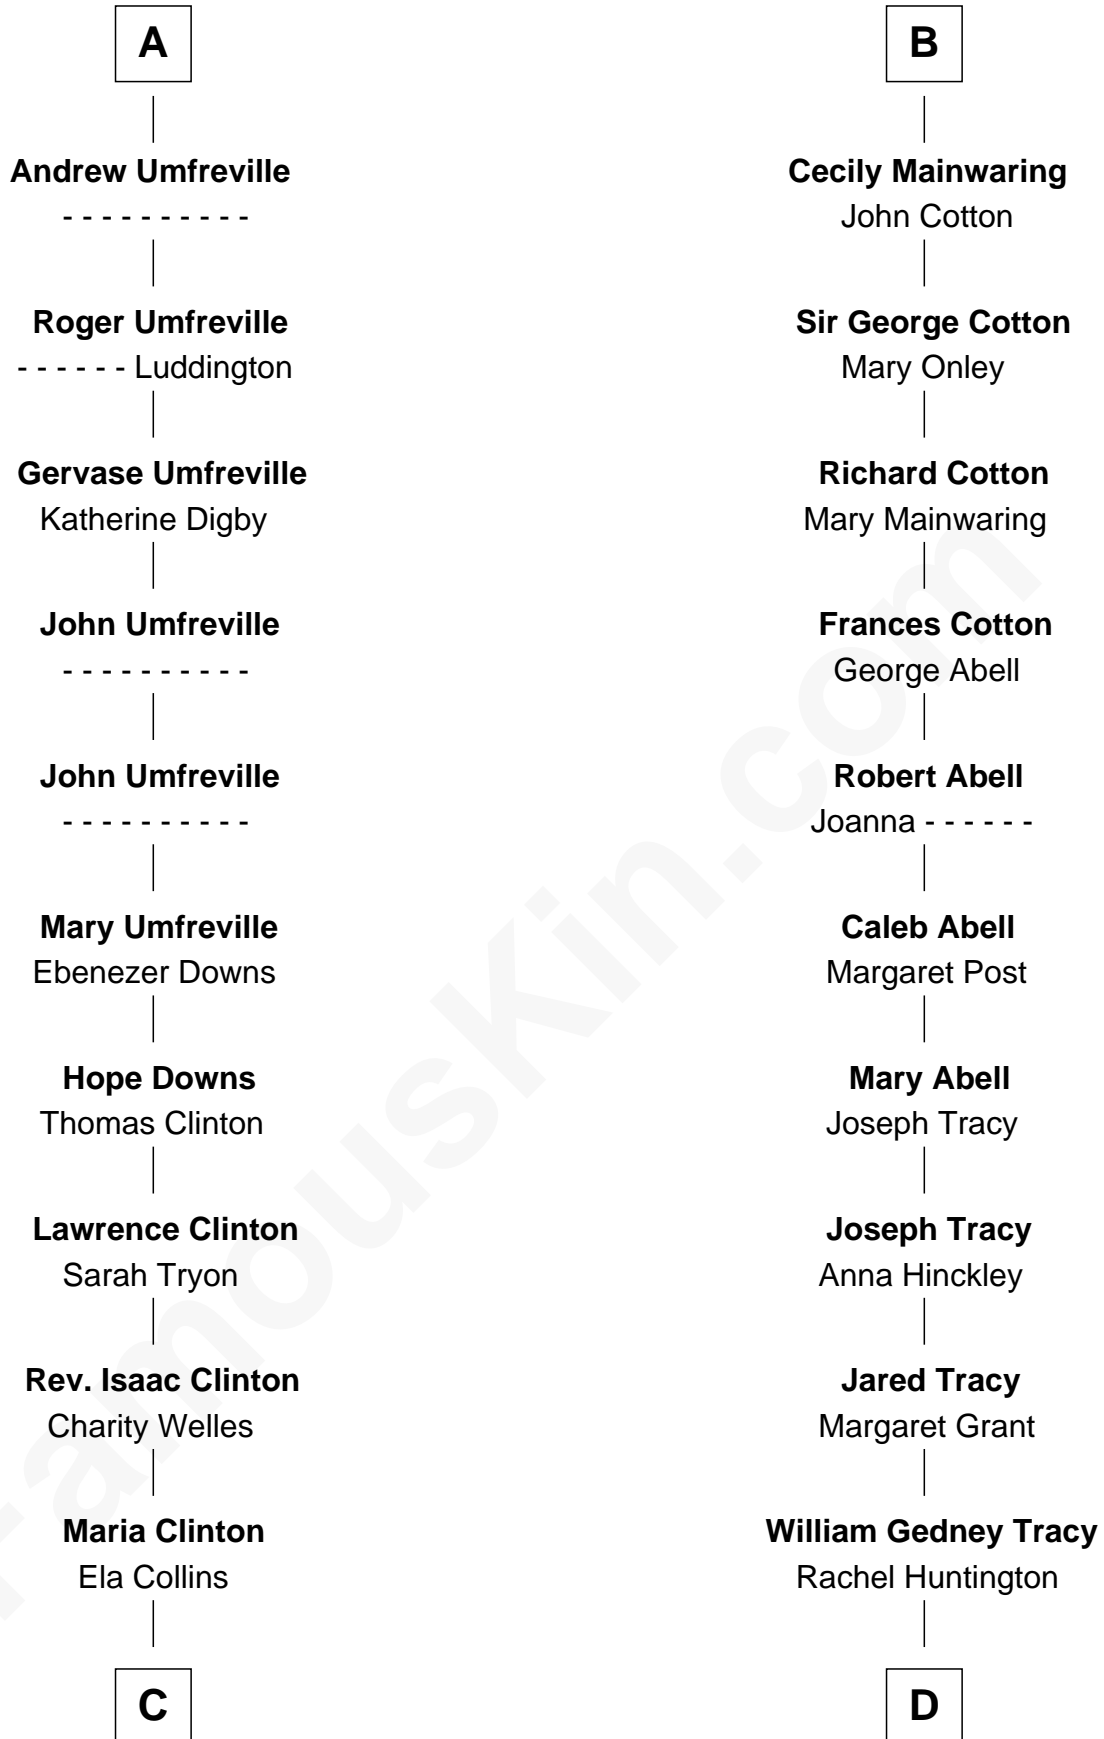

FamousKin.com

Relationship Chart of

Helen (Herron) Taft

First Lady of President William H. Taft

18th cousin 3 times removed of

John Adams Morgan

1952 Olympic Sailing Gold Medalist

C

Harriet Anne Collins
John Williamson Herron

Helen (Herron) Taft
First Lady of William H. Taft

D

Charles F. Tracy
Louisa Kirkland

Frances Louisa Tracy
John Pierpont Morgan

John Pierpont Morgan
Jane Norton Grew