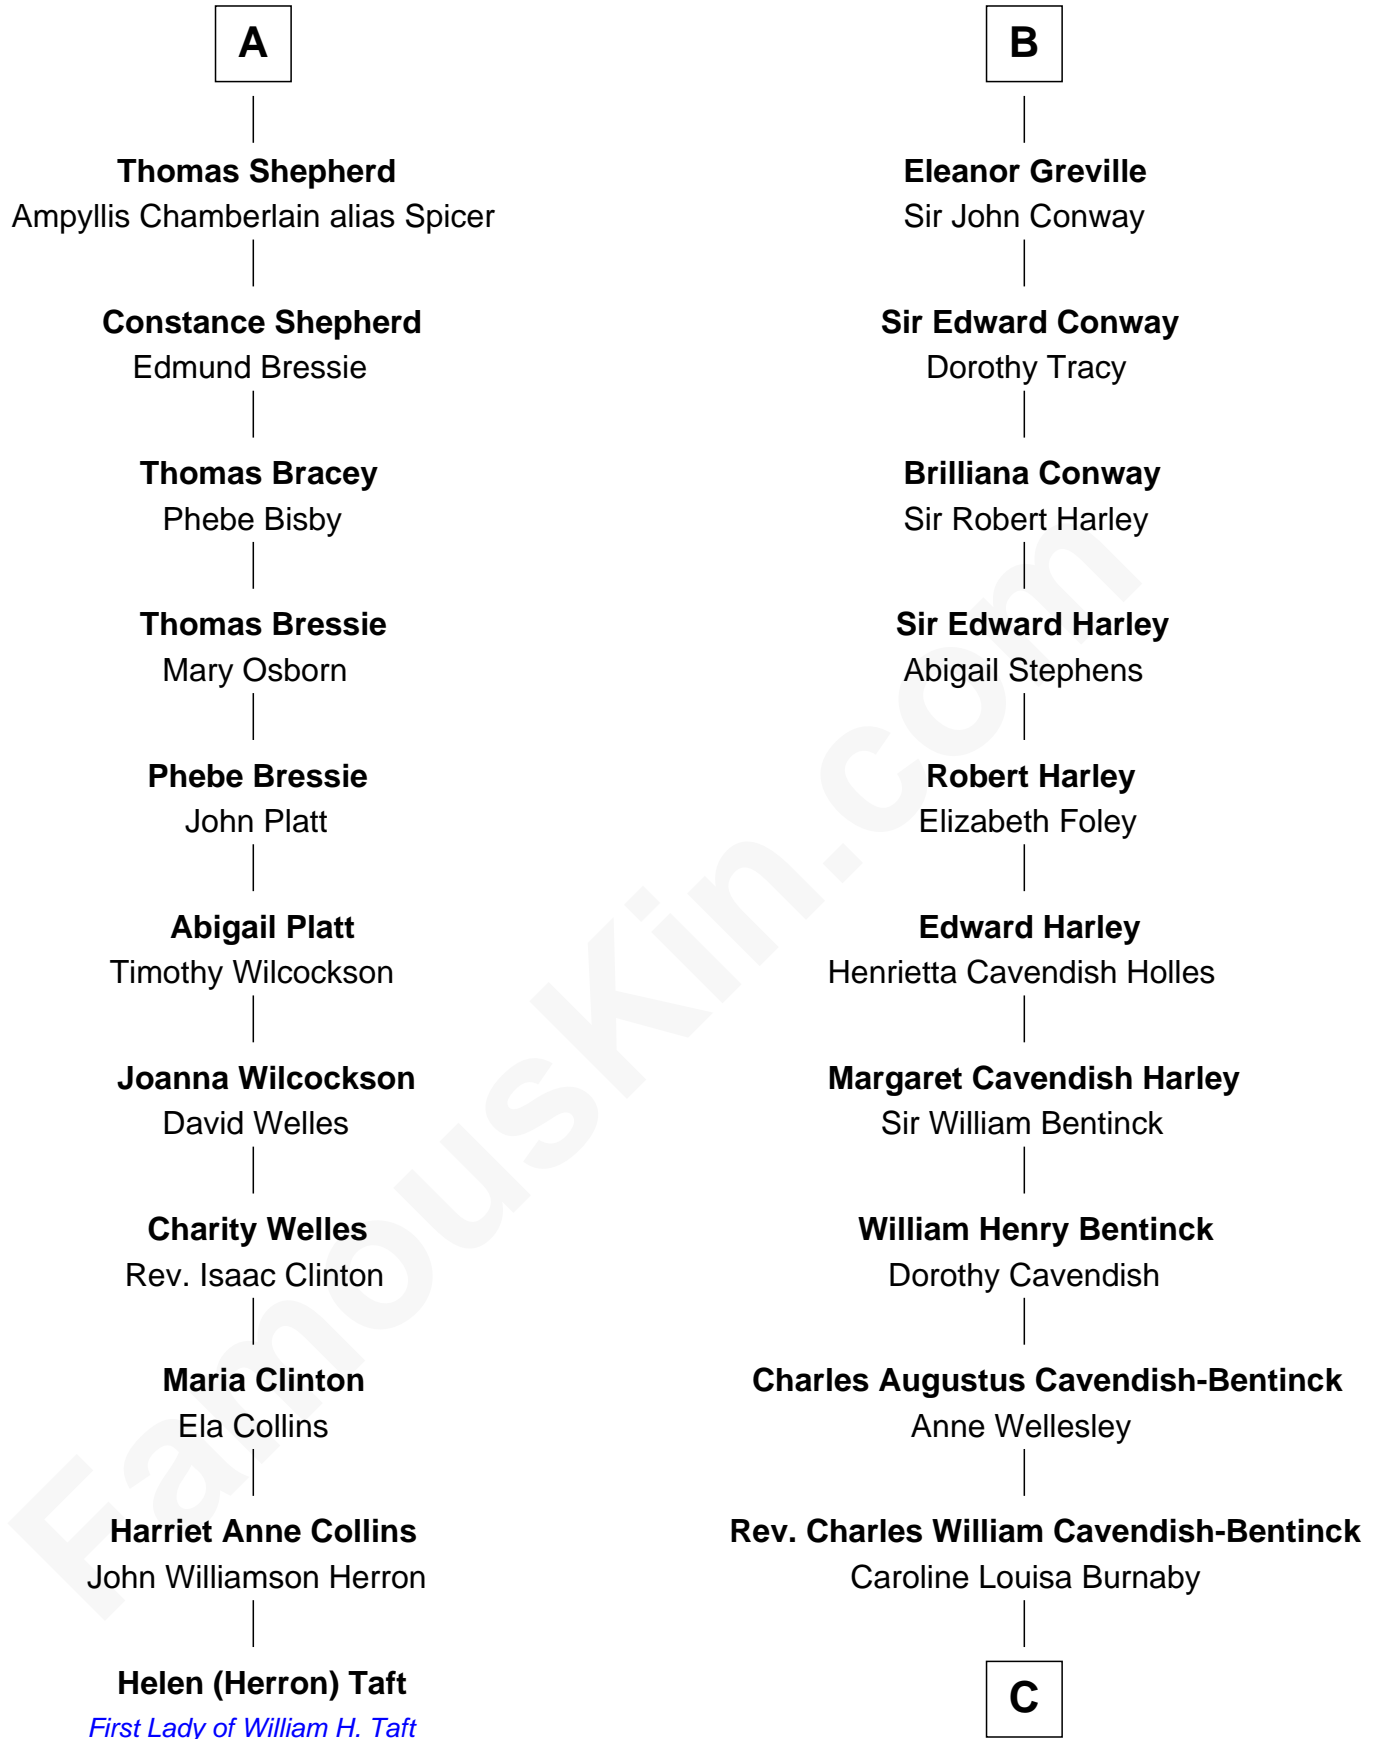

FamousKin.com

Relationship Chart of

Helen (Herron) Taft

First Lady of President William H. Taft

17th cousin 2 times removed of

Queen Elizabeth II

Queen of the United Kingdom

Sir John Howard

Alice de Bois

C

Cecilia Nina Cavendish-Bentinck

Claude George Bowes-Lyon

Elizabeth Bowes-Lyon

George VI, King of the United Kingdom

Queen Elizabeth II

Queen of the United Kingdom