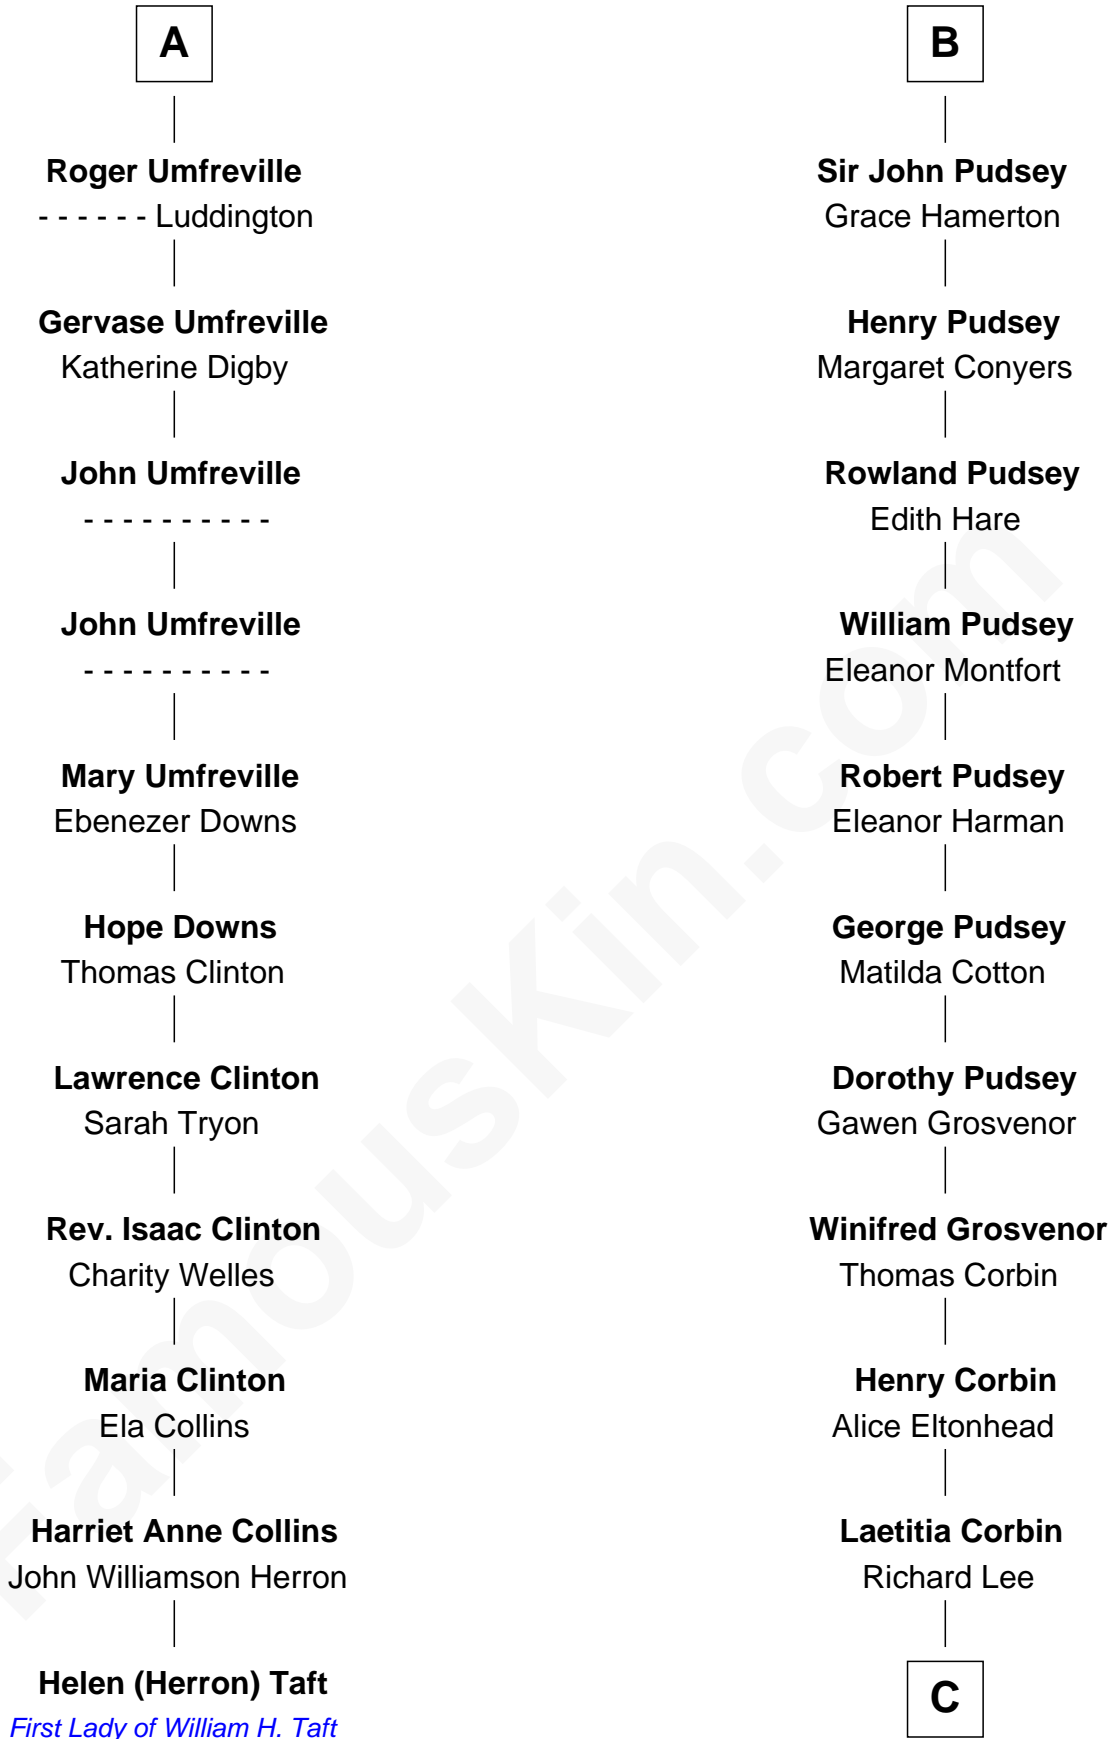

FamousKin.com

Relationship Chart of

Helen (Herron) Taft

First Lady of President William H. Taft

17th cousin 4 times removed of

Fitzhugh Lee

40th Governor of Virginia

C

Henry Lee

Mary Bland

Col. Henry Lee

Lucy Grymes

Maj. Gen. Henry Lee

Anne Hill Carter

Sydney Smith Lee

Anna Maria Mason