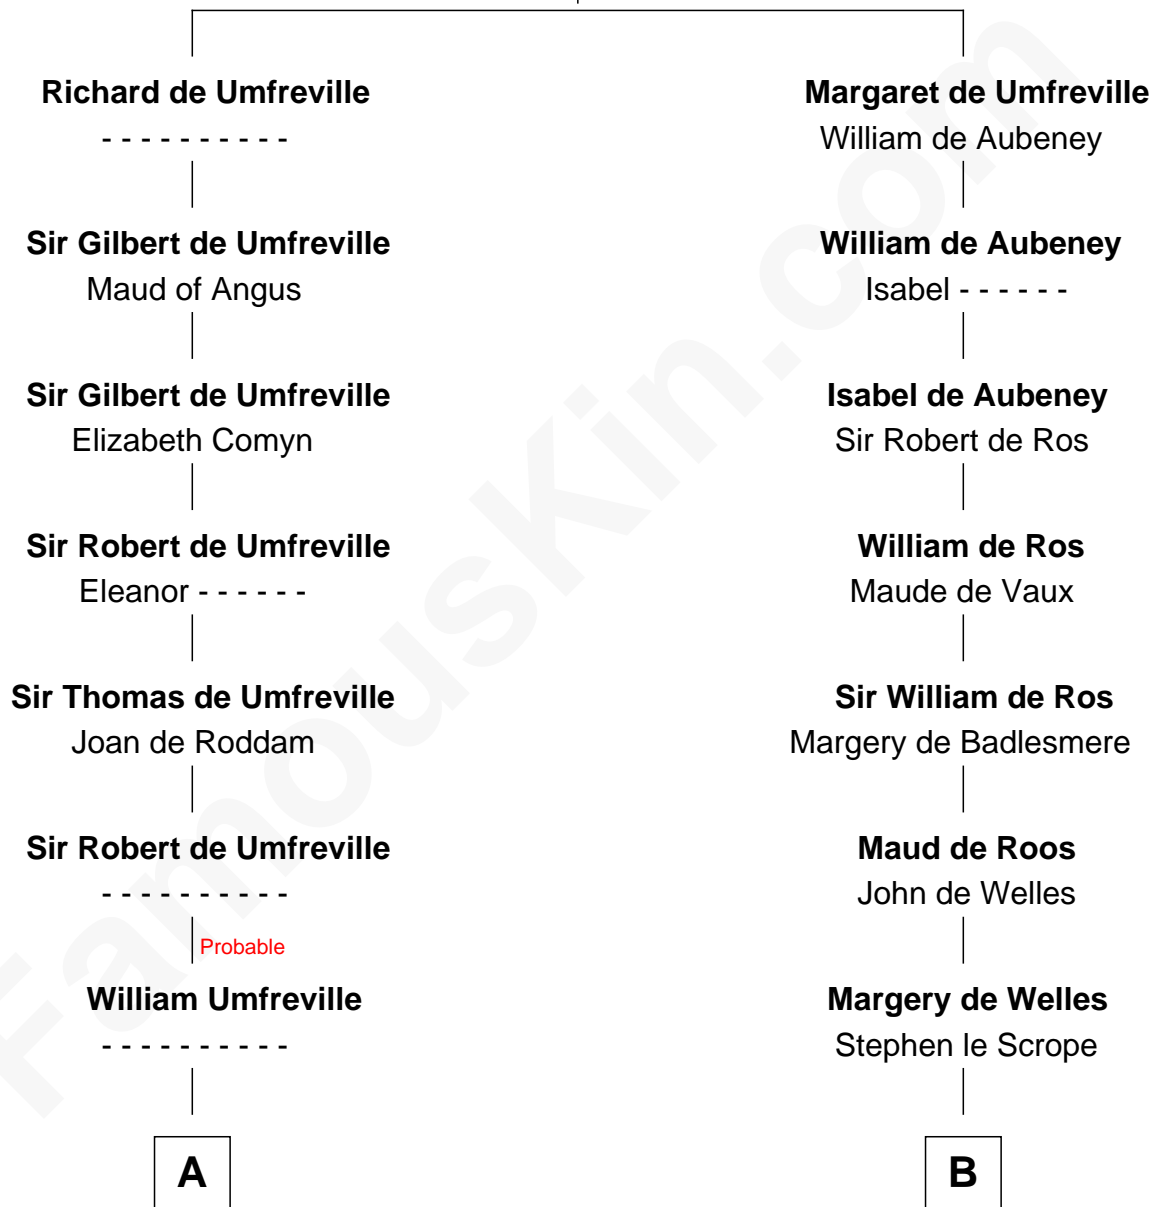

FamousKin.com

Relationship Chart of

Helen (Herron) Taft

First Lady of President William H. Taft

19th cousin 2 times removed of

Fitzhugh Lee

40th Governor of Virginia

Sir Odinel de Umfreville

Alice de Lucy

C

Maria Clinton

Ela Collins

Harriet Anne Collins

John Williamson Herron

Helen (Herron) Taft

First Lady of William H. Taft

D

Col. Bernard Moore

Anne Catherine Spotswood

Anne Butler Moore

Charles Carter

Anne Hill Carter

Maj. Gen. Henry Lee

Sydney Smith Lee

Anna Maria Mason

Fitzhugh Lee

40th Governor of Virginia