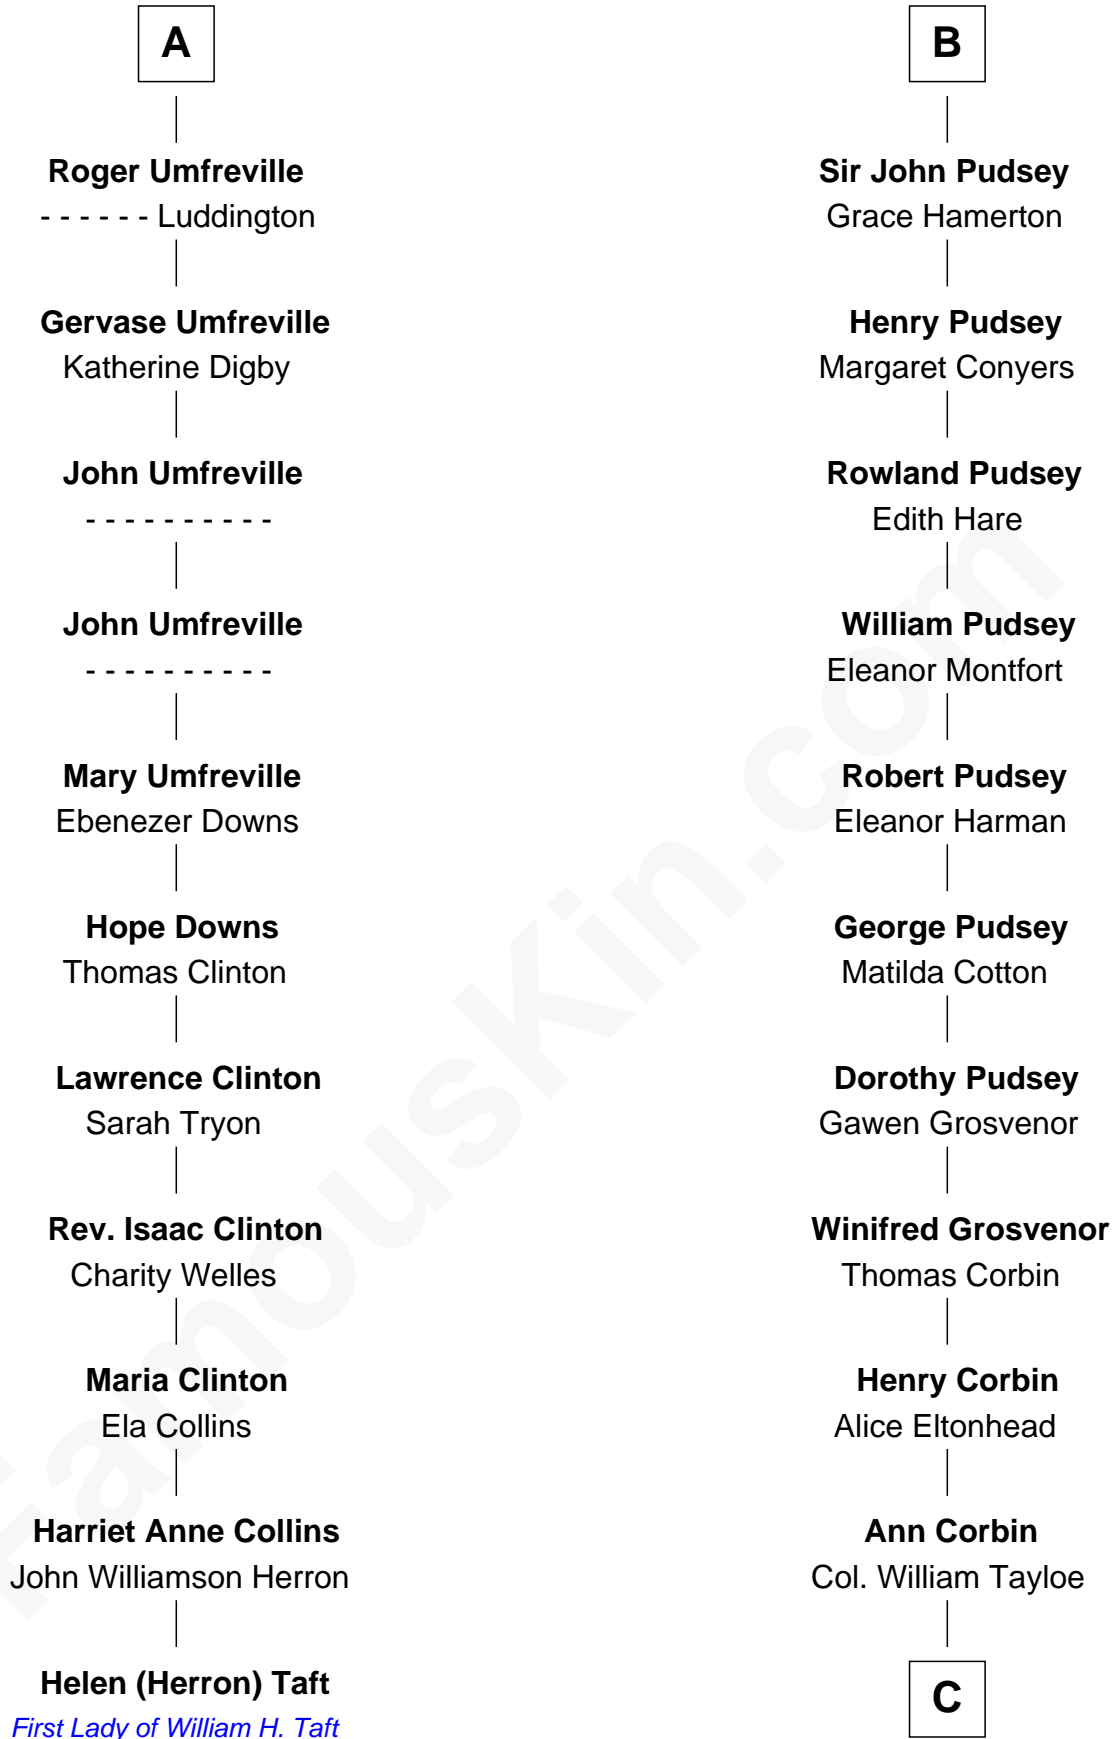

FamousKin.com
Relationship Chart of
Helen (Herron) Taft

First Lady of President William H. Taft

17th cousin 3 times removed of

Edward Lloyd V

13th Governor of Maryland

C

John Tayloe
Elizabeth Gwynn

John Tayloe
Rebecca Plater

Elizabeth Tayloe
Col. Edward Lloyd

Edward Lloyd V
13th Governor of Maryland