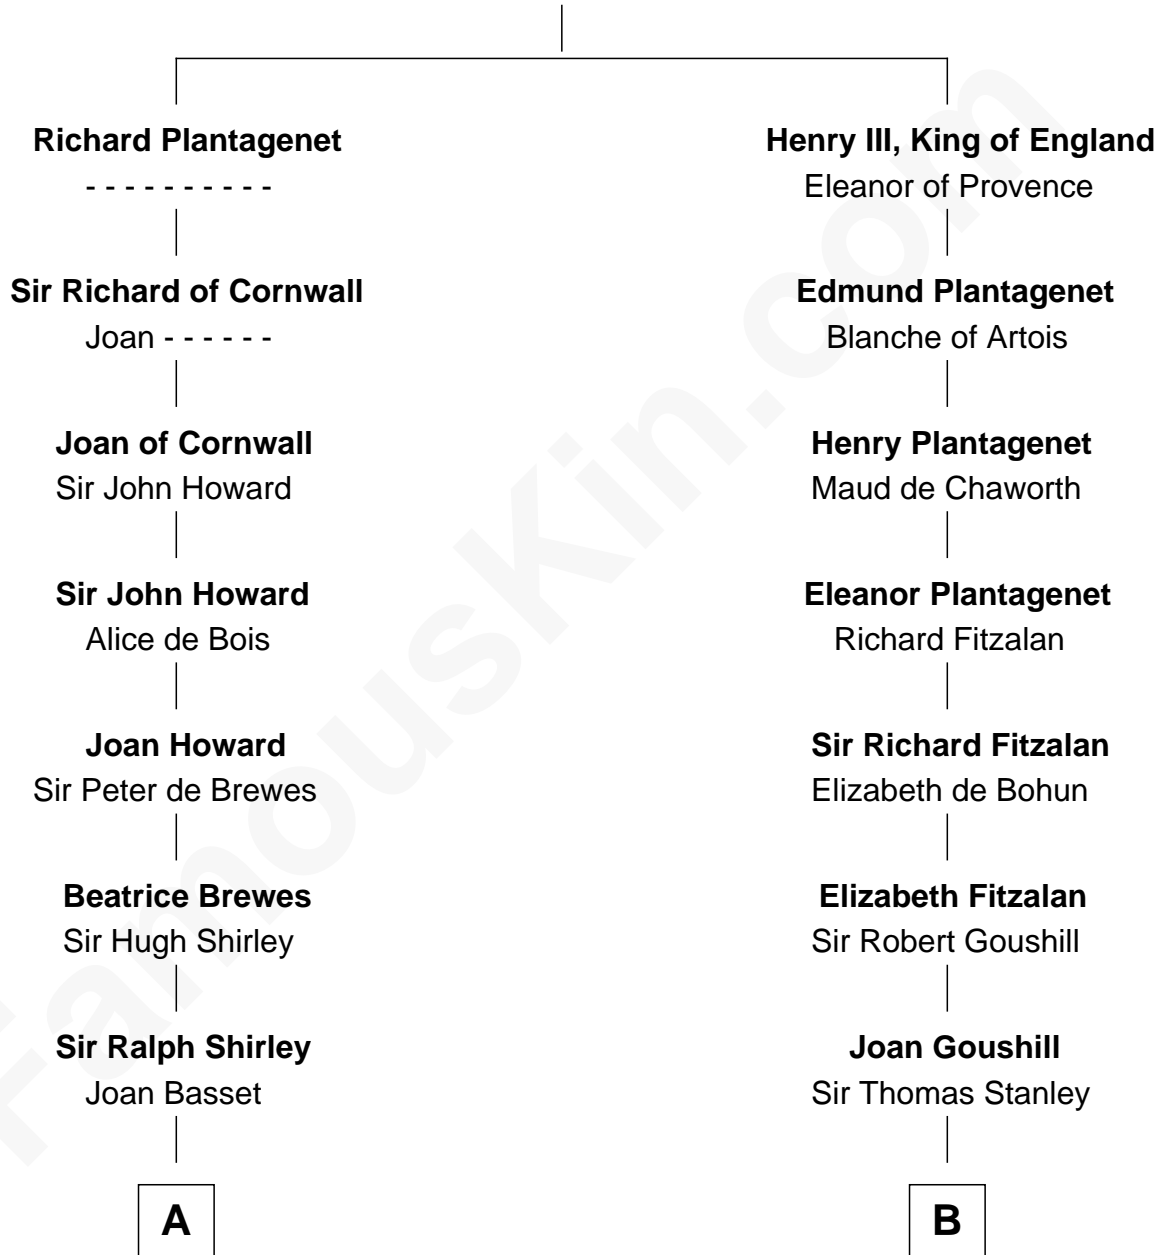

FamousKin.com

Relationship Chart of

Helen (Herron) Taft

First Lady of President William H. Taft

20th cousin 1 time removed of

Henry Lloyd

40th Governor of Maryland

John, King of England
Isabelle of Angoulême

C

Joanna Wilcockson

David Welles

Charity Welles

Rev. Isaac Clinton

Maria Clinton

Ela Collins

Harriet Anne Collins

John Williamson Herron

Helen (Herron) Taft

First Lady of William H. Taft

D

Col. Edward Lloyd

Elizabeth Tayloe

Col. Edward Lloyd

Sally Scott Murray