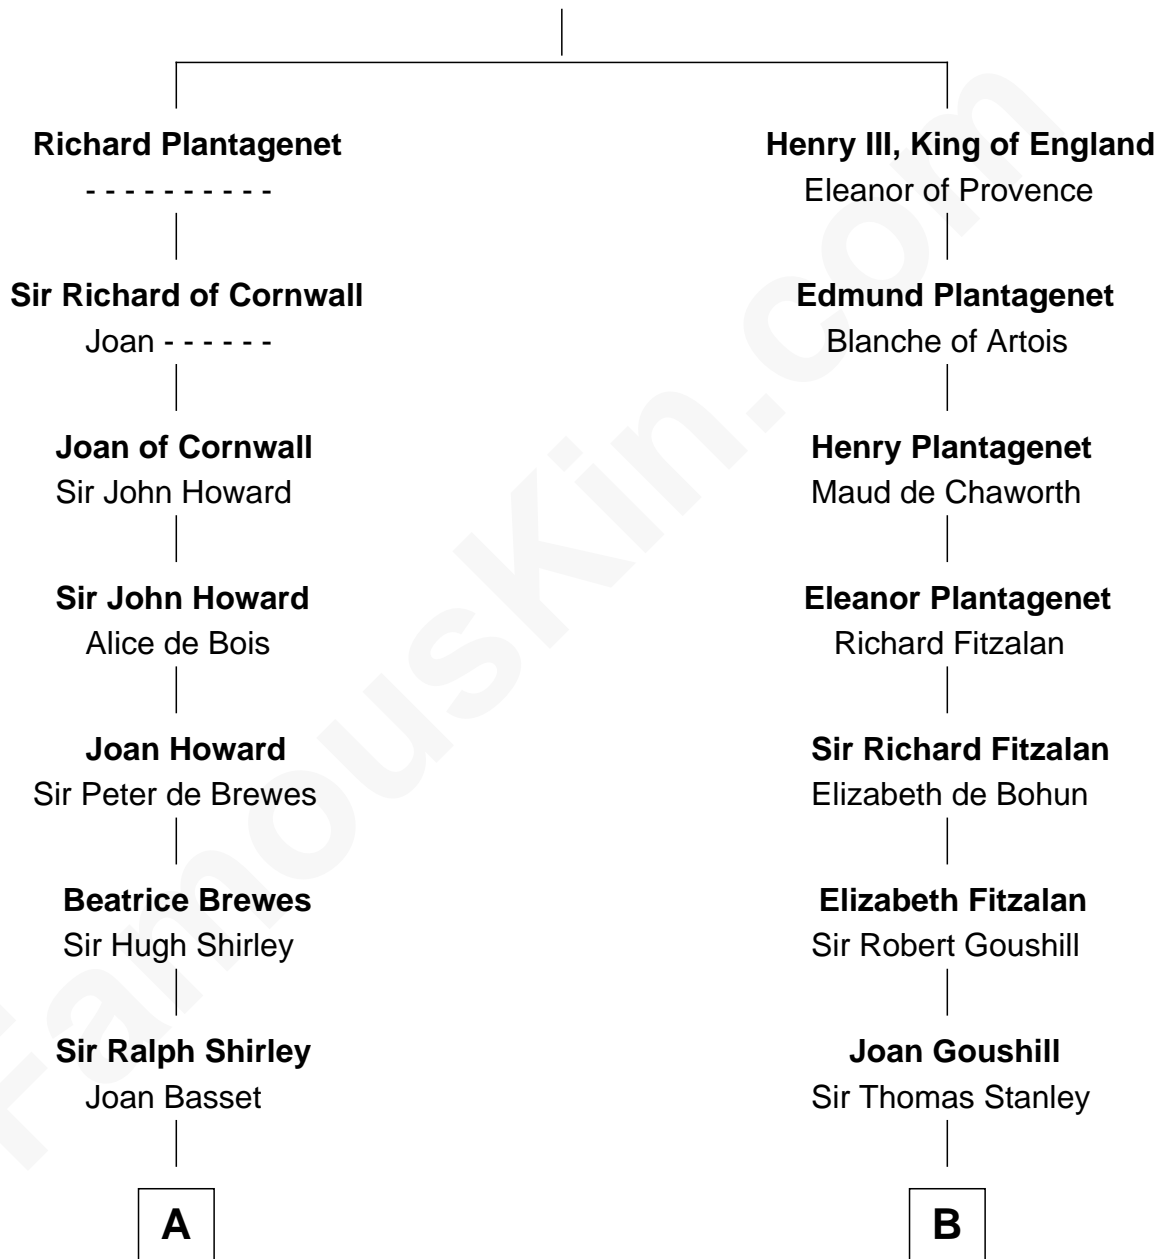

## Relationship Chart of

### Helen (Herron) Taft

*First Lady of President William H. Taft*

18th cousin 3 times removed of

### Charles Goldsborough

*16th Governor of Maryland*

**John, King of England**  
Isabelle of Angoulême

**C**

**Joanna Wilcockson**

David Welles

**Charity Welles**

Rev. Isaac Clinton

**Maria Clinton**

Ela Collins

**Harriet Anne Collins**

John Williamson Herron

**Helen (Herron) Taft**

*First Lady of William H. Taft*

**D**

**Anna Maria Tilghman**